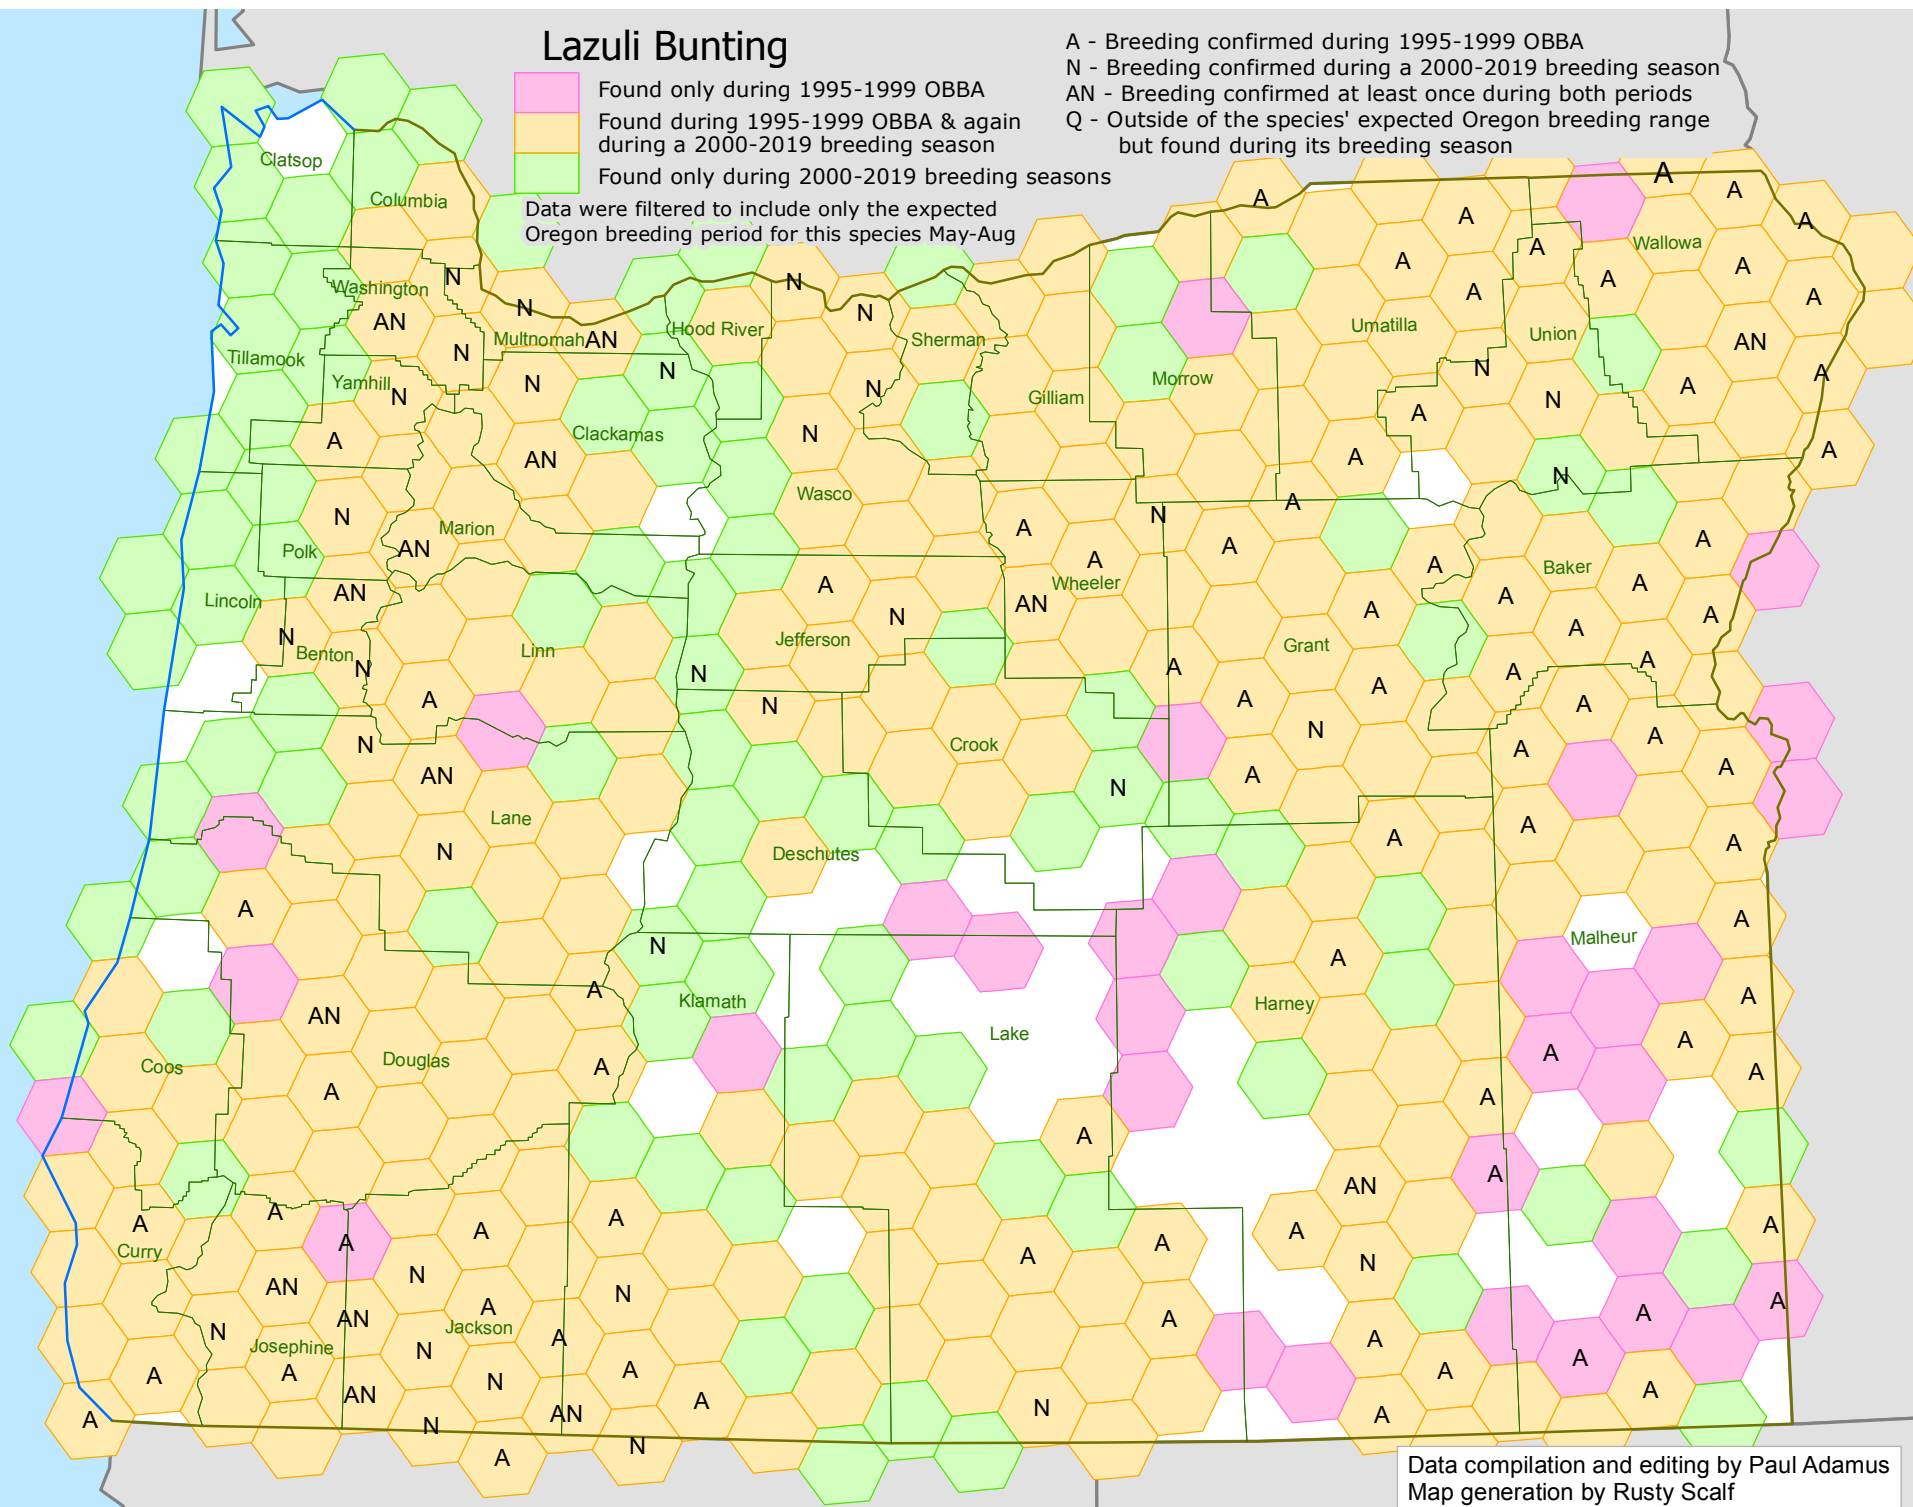

Lazuli Bunting

- A - Breeding confirmed during 1995-1999 OBBA
- N - Breeding confirmed during a 2000-2019 breeding season
- AN - Breeding confirmed at least once during both periods
- Q - Outside of the species' expected Oregon breeding range but found during its breeding season

- Found only during 1995-1999 OBBA
- Found during 1995-1999 OBBA & again during a 2000-2019 breeding season
- Found only during 2000-2019 breeding seasons

Data were filtered to include only the expected Oregon breeding period for this species May-Aug

Data compilation and editing by Paul Adamus
Map generation by Rusty Scalf