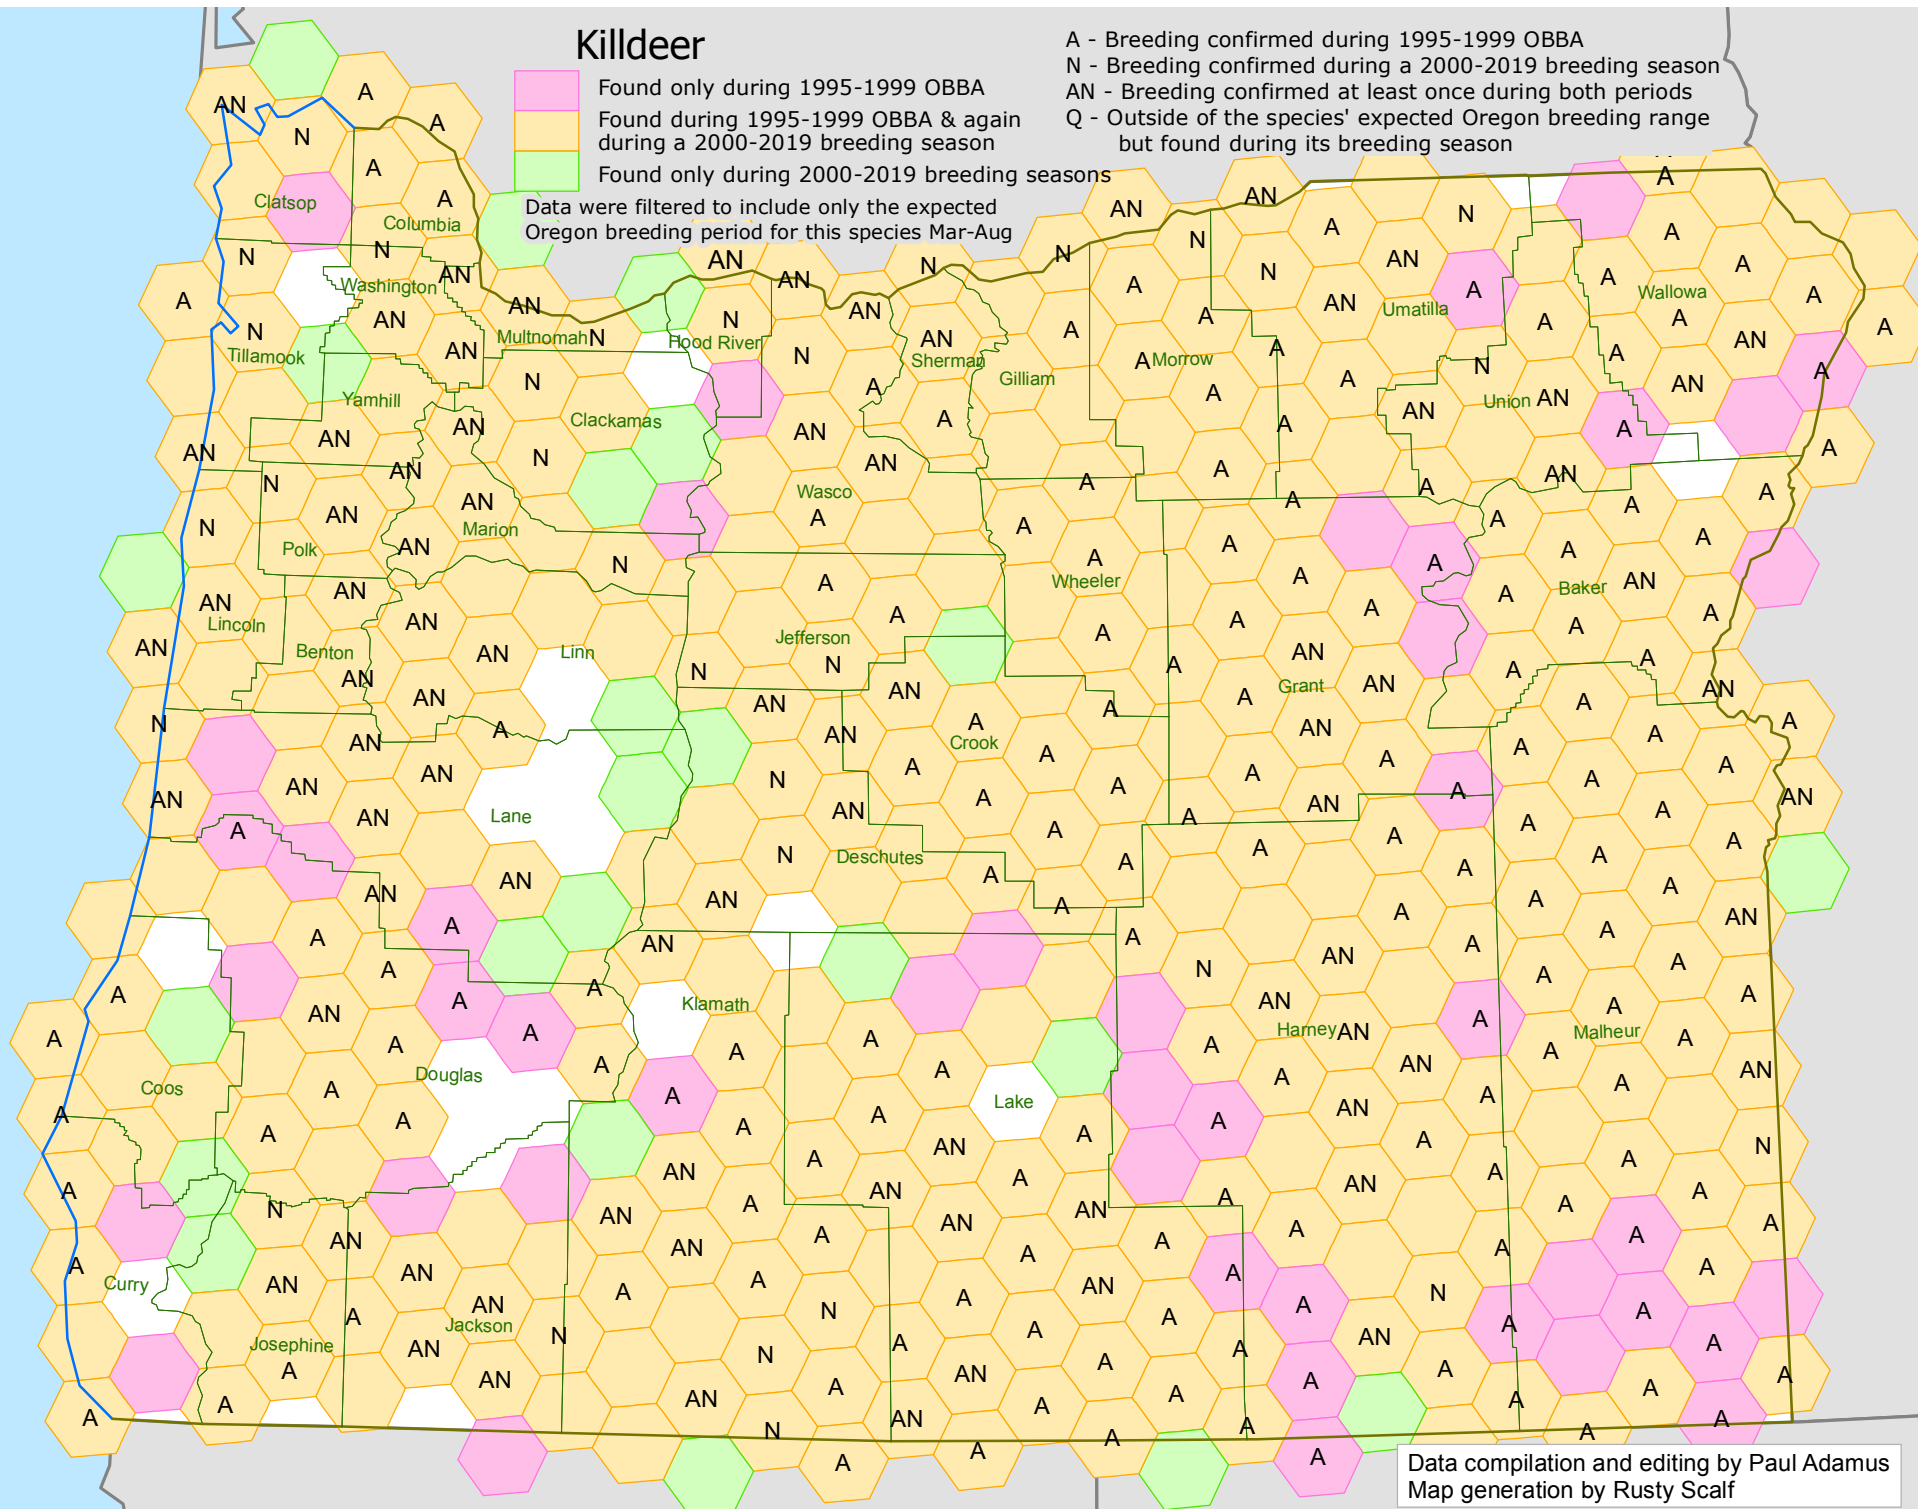

Killdeer

- A - Breeding confirmed during 1995-1999 OBBA
- N - Breeding confirmed during a 2000-2019 breeding season
- AN - Breeding confirmed at least once during both periods
- Q - Outside of the species' expected Oregon breeding range but found during its breeding season

- Found only during 1995-1999 OBBA
- Found during 1995-1999 OBBA & again during a 2000-2019 breeding season
- Found only during 2000-2019 breeding seasons

Data were filtered to include only the expected Oregon breeding period for this species Mar-Aug

Data compilation and editing by Paul Adamus
Map generation by Rusty Scalf