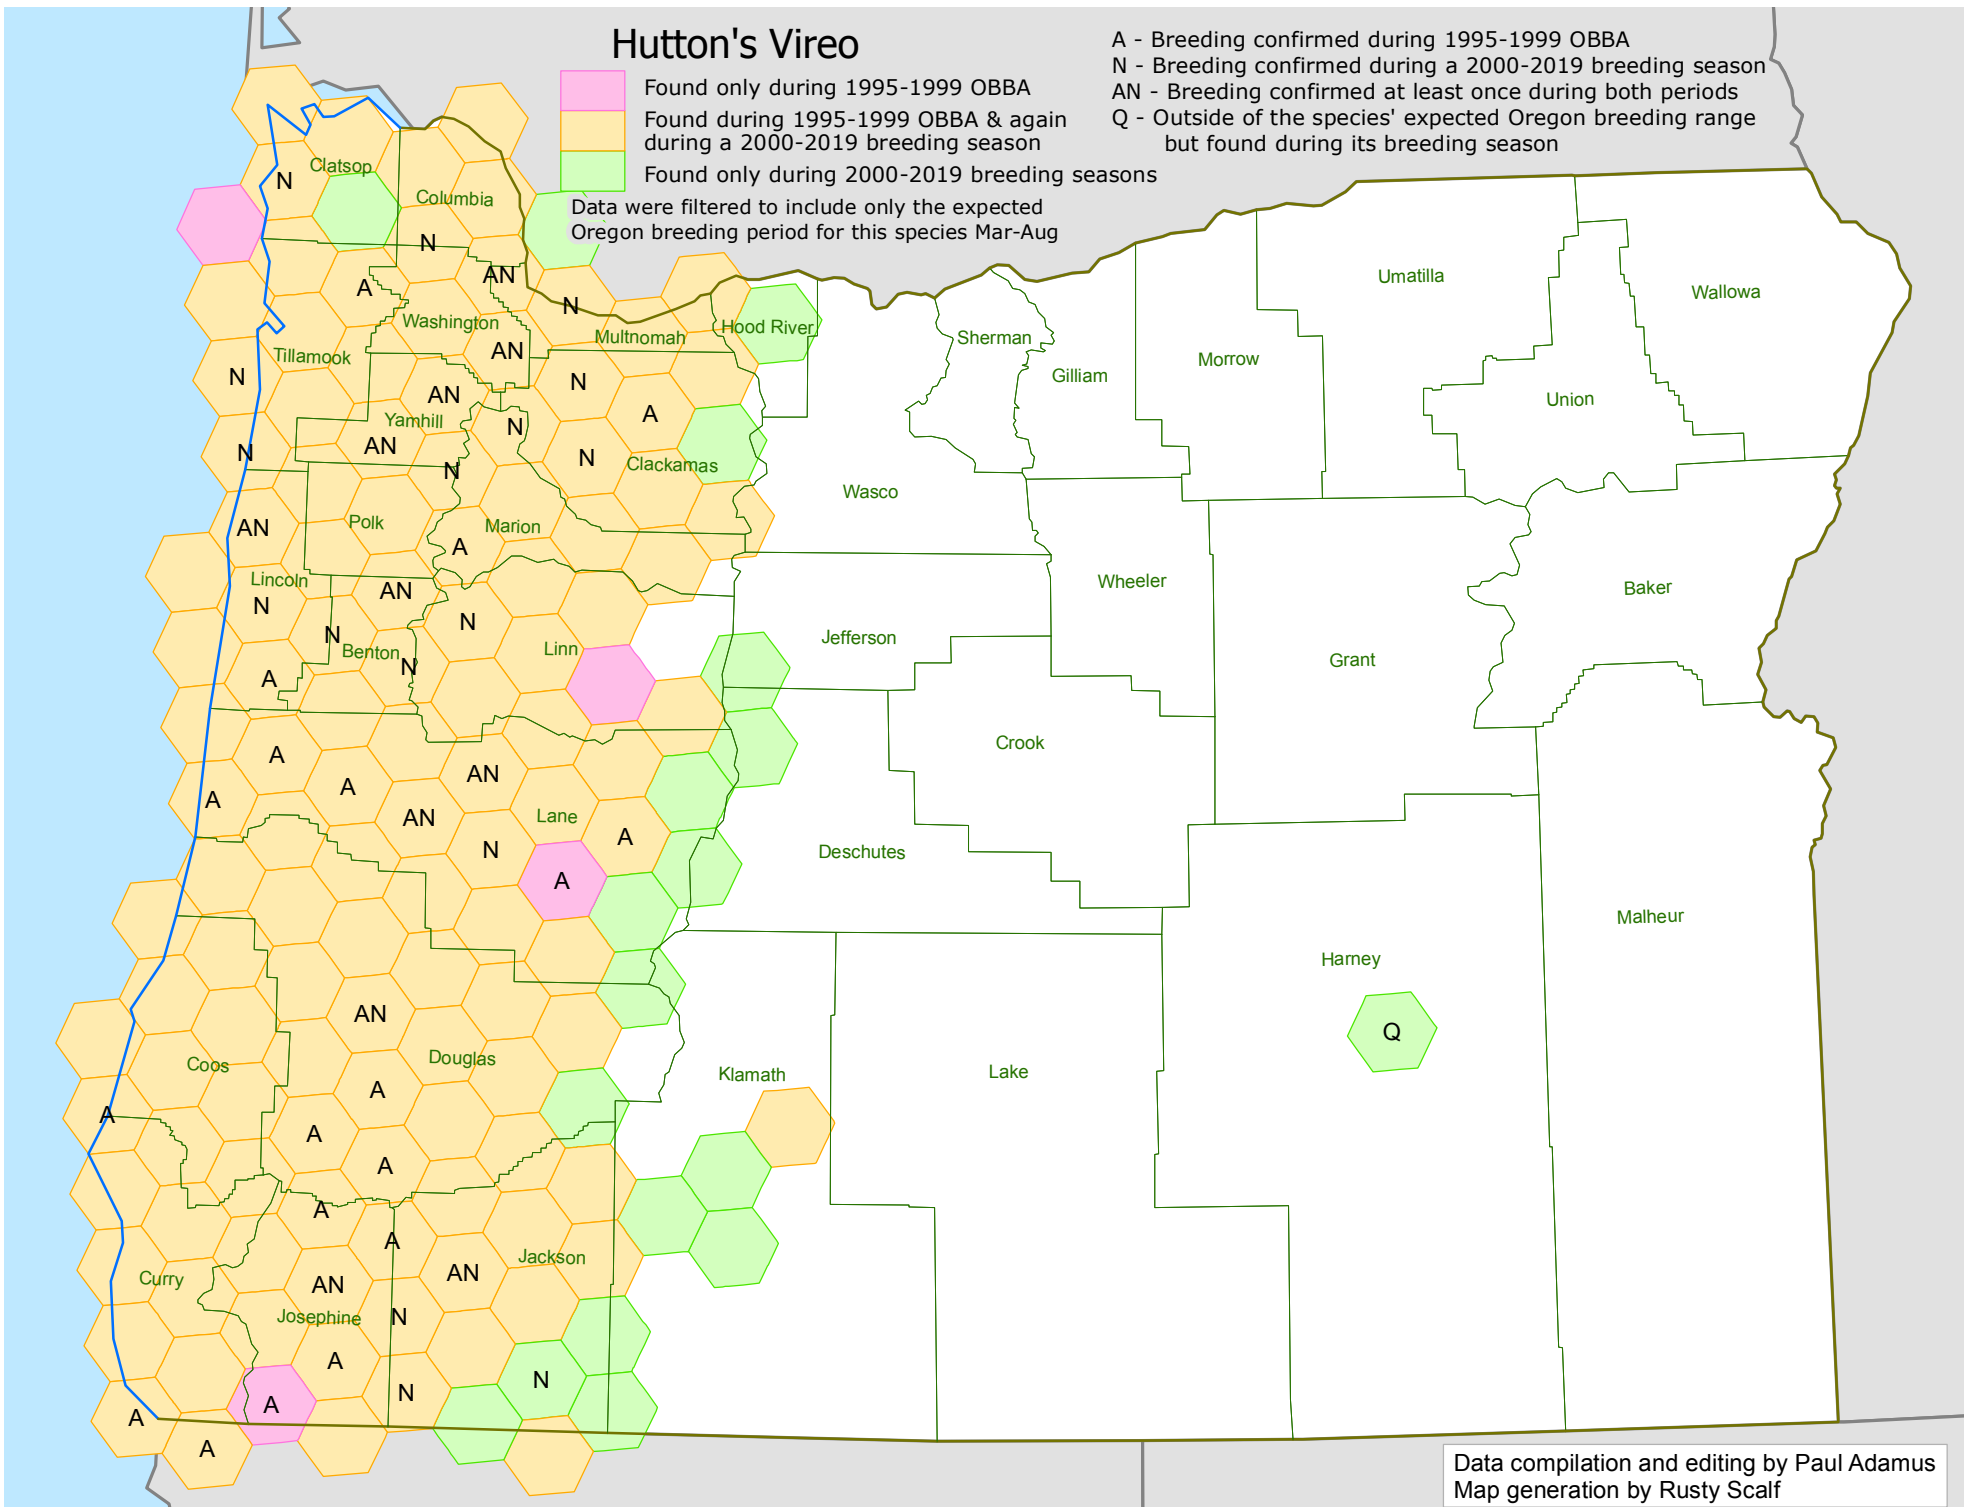

Hutton's Vireo

- A - Breeding confirmed during 1995-1999 OBBA
- N - Breeding confirmed during a 2000-2019 breeding season
- AN - Breeding confirmed at least once during both periods
- Q - Outside of the species' expected Oregon breeding range but found during its breeding season

- Found only during 1995-1999 OBBA
- Found during 1995-1999 OBBA & again during a 2000-2019 breeding season
- Found only during 2000-2019 breeding seasons

Data were filtered to include only the expected Oregon breeding period for this species Mar-Aug

Data compilation and editing by Paul Adamus
Map generation by Rusty Scalf