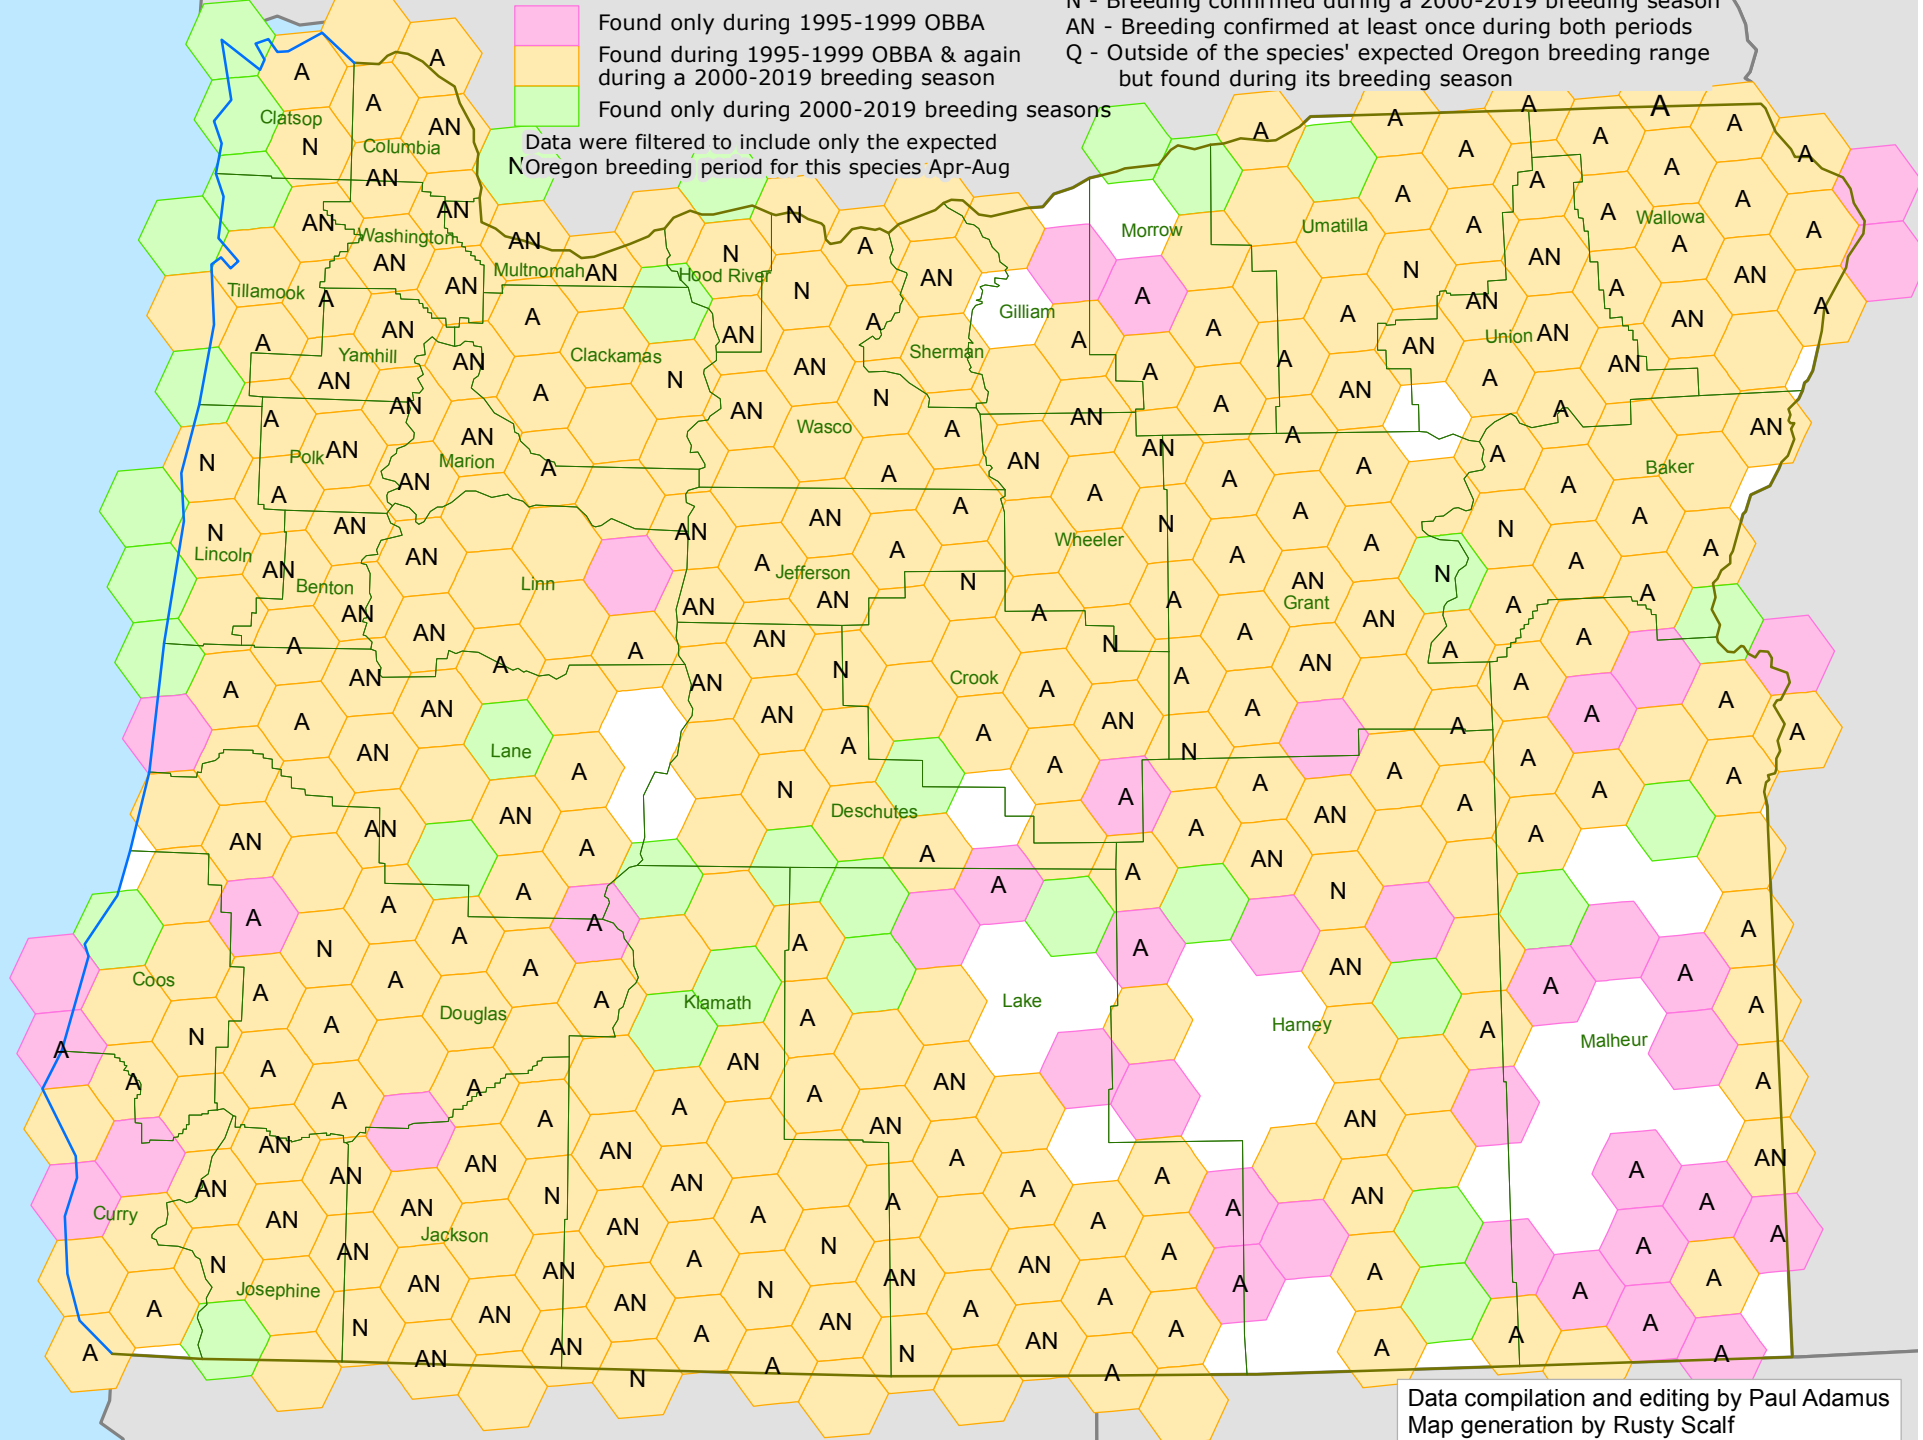

House Wren

Data were filtered to include only the expected Oregon breeding period for this species Apr-Aug