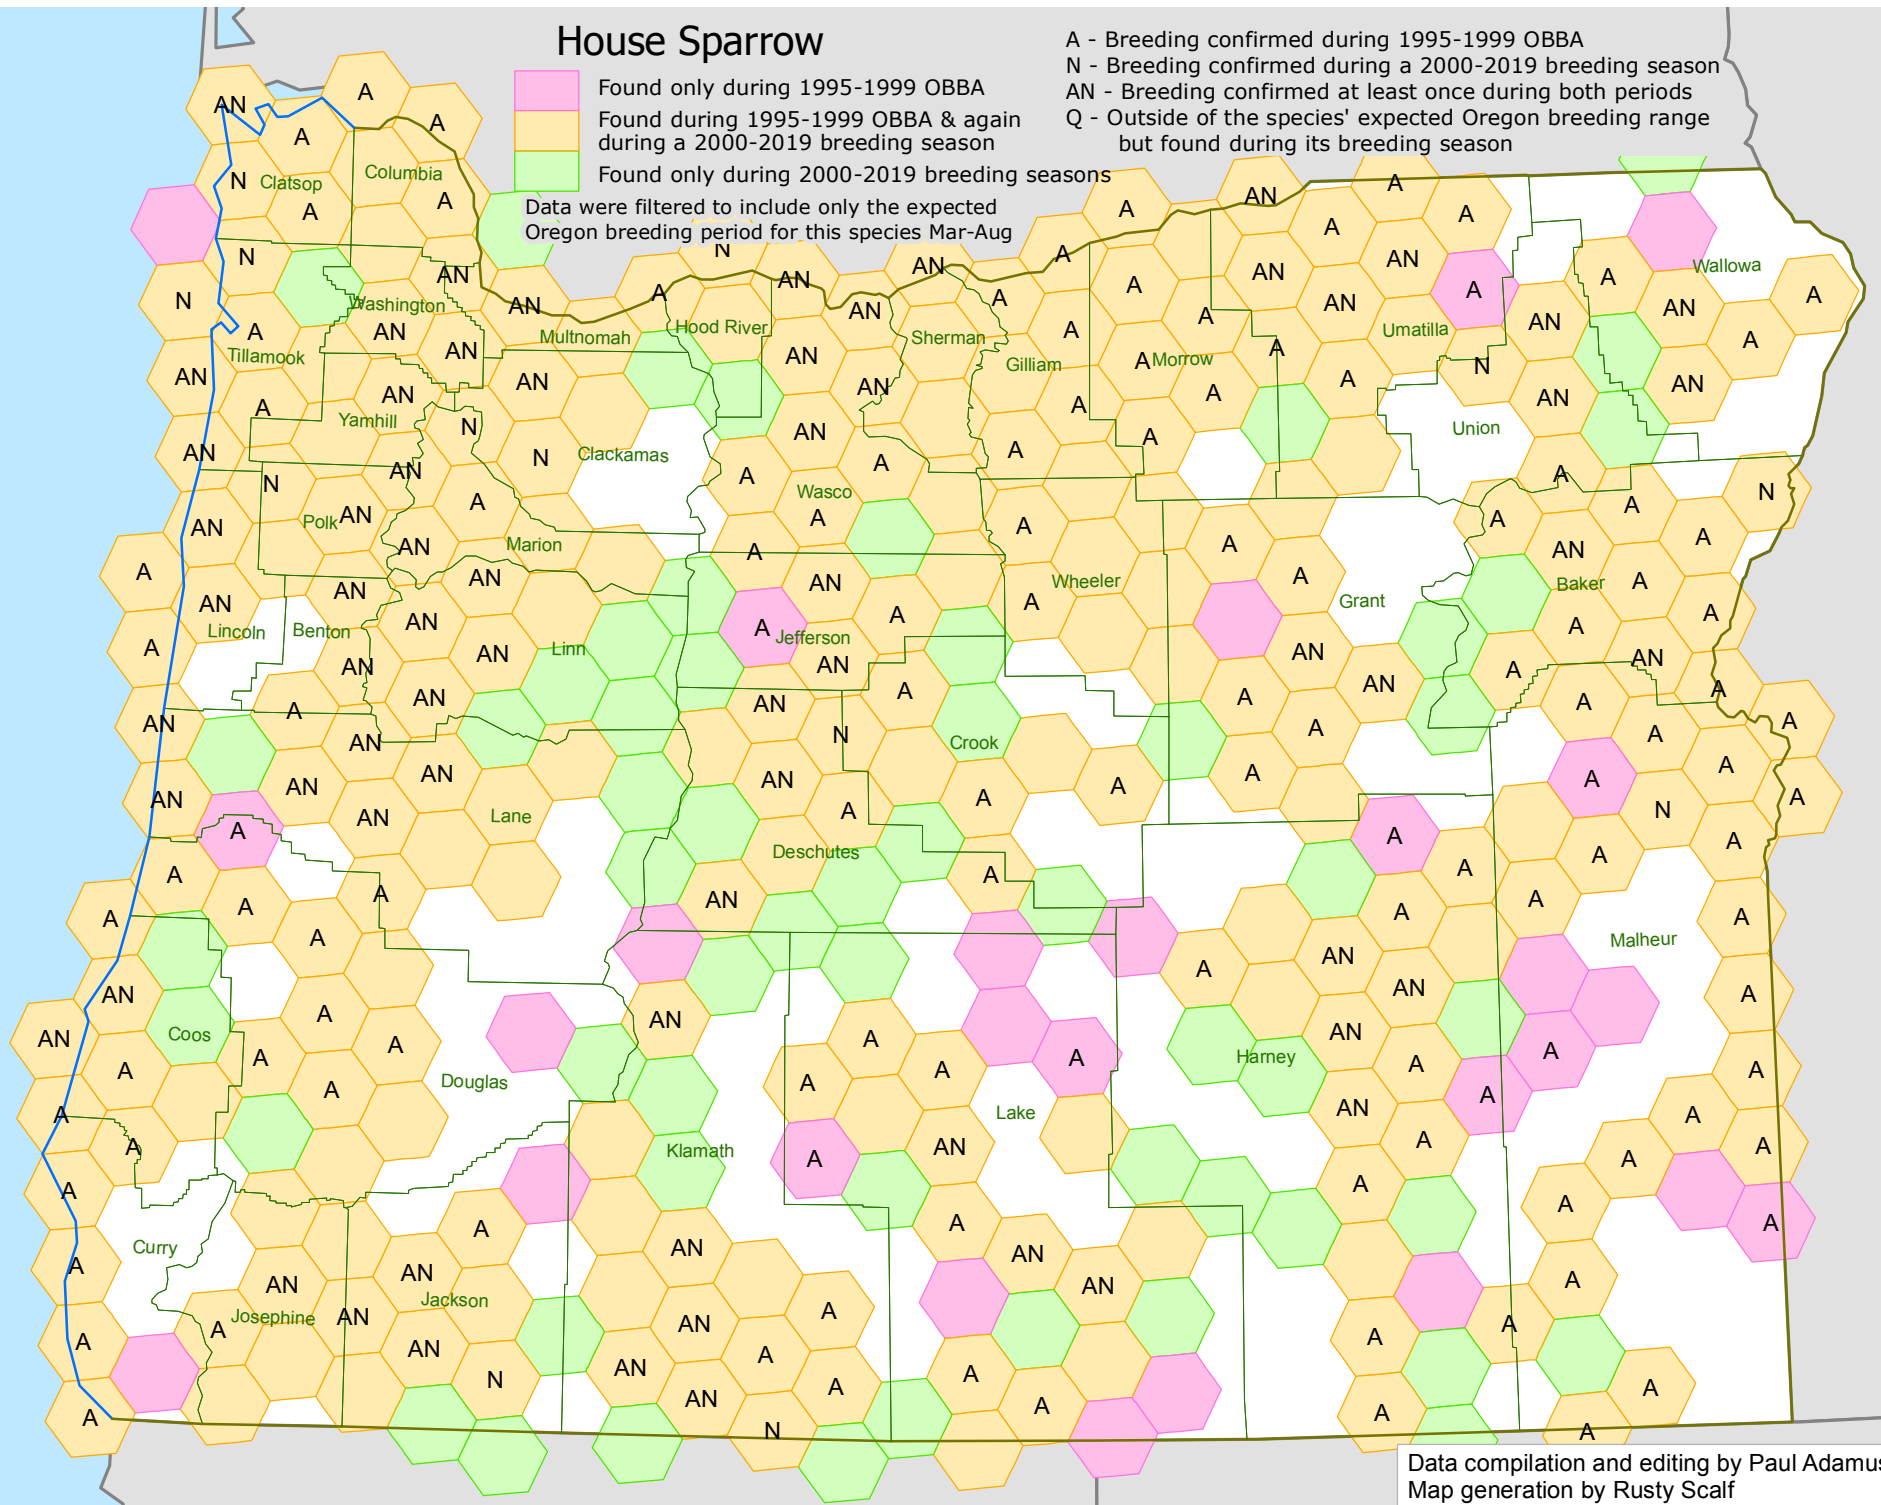

House Sparrow

- A - Breeding confirmed during 1995-1999 OBBA
- N - Breeding confirmed during a 2000-2019 breeding season
- AN - Breeding confirmed at least once during both periods
- Q - Outside of the species' expected Oregon breeding range but found during its breeding season

- Found only during 1995-1999 OBBA
- Found during 1995-1999 OBBA & again during a 2000-2019 breeding season
- Found only during 2000-2019 breeding seasons

Data were filtered to include only the expected Oregon breeding period for this species Mar-Aug

Data compilation and editing by Paul Adamus
Map generation by Rusty Scalf