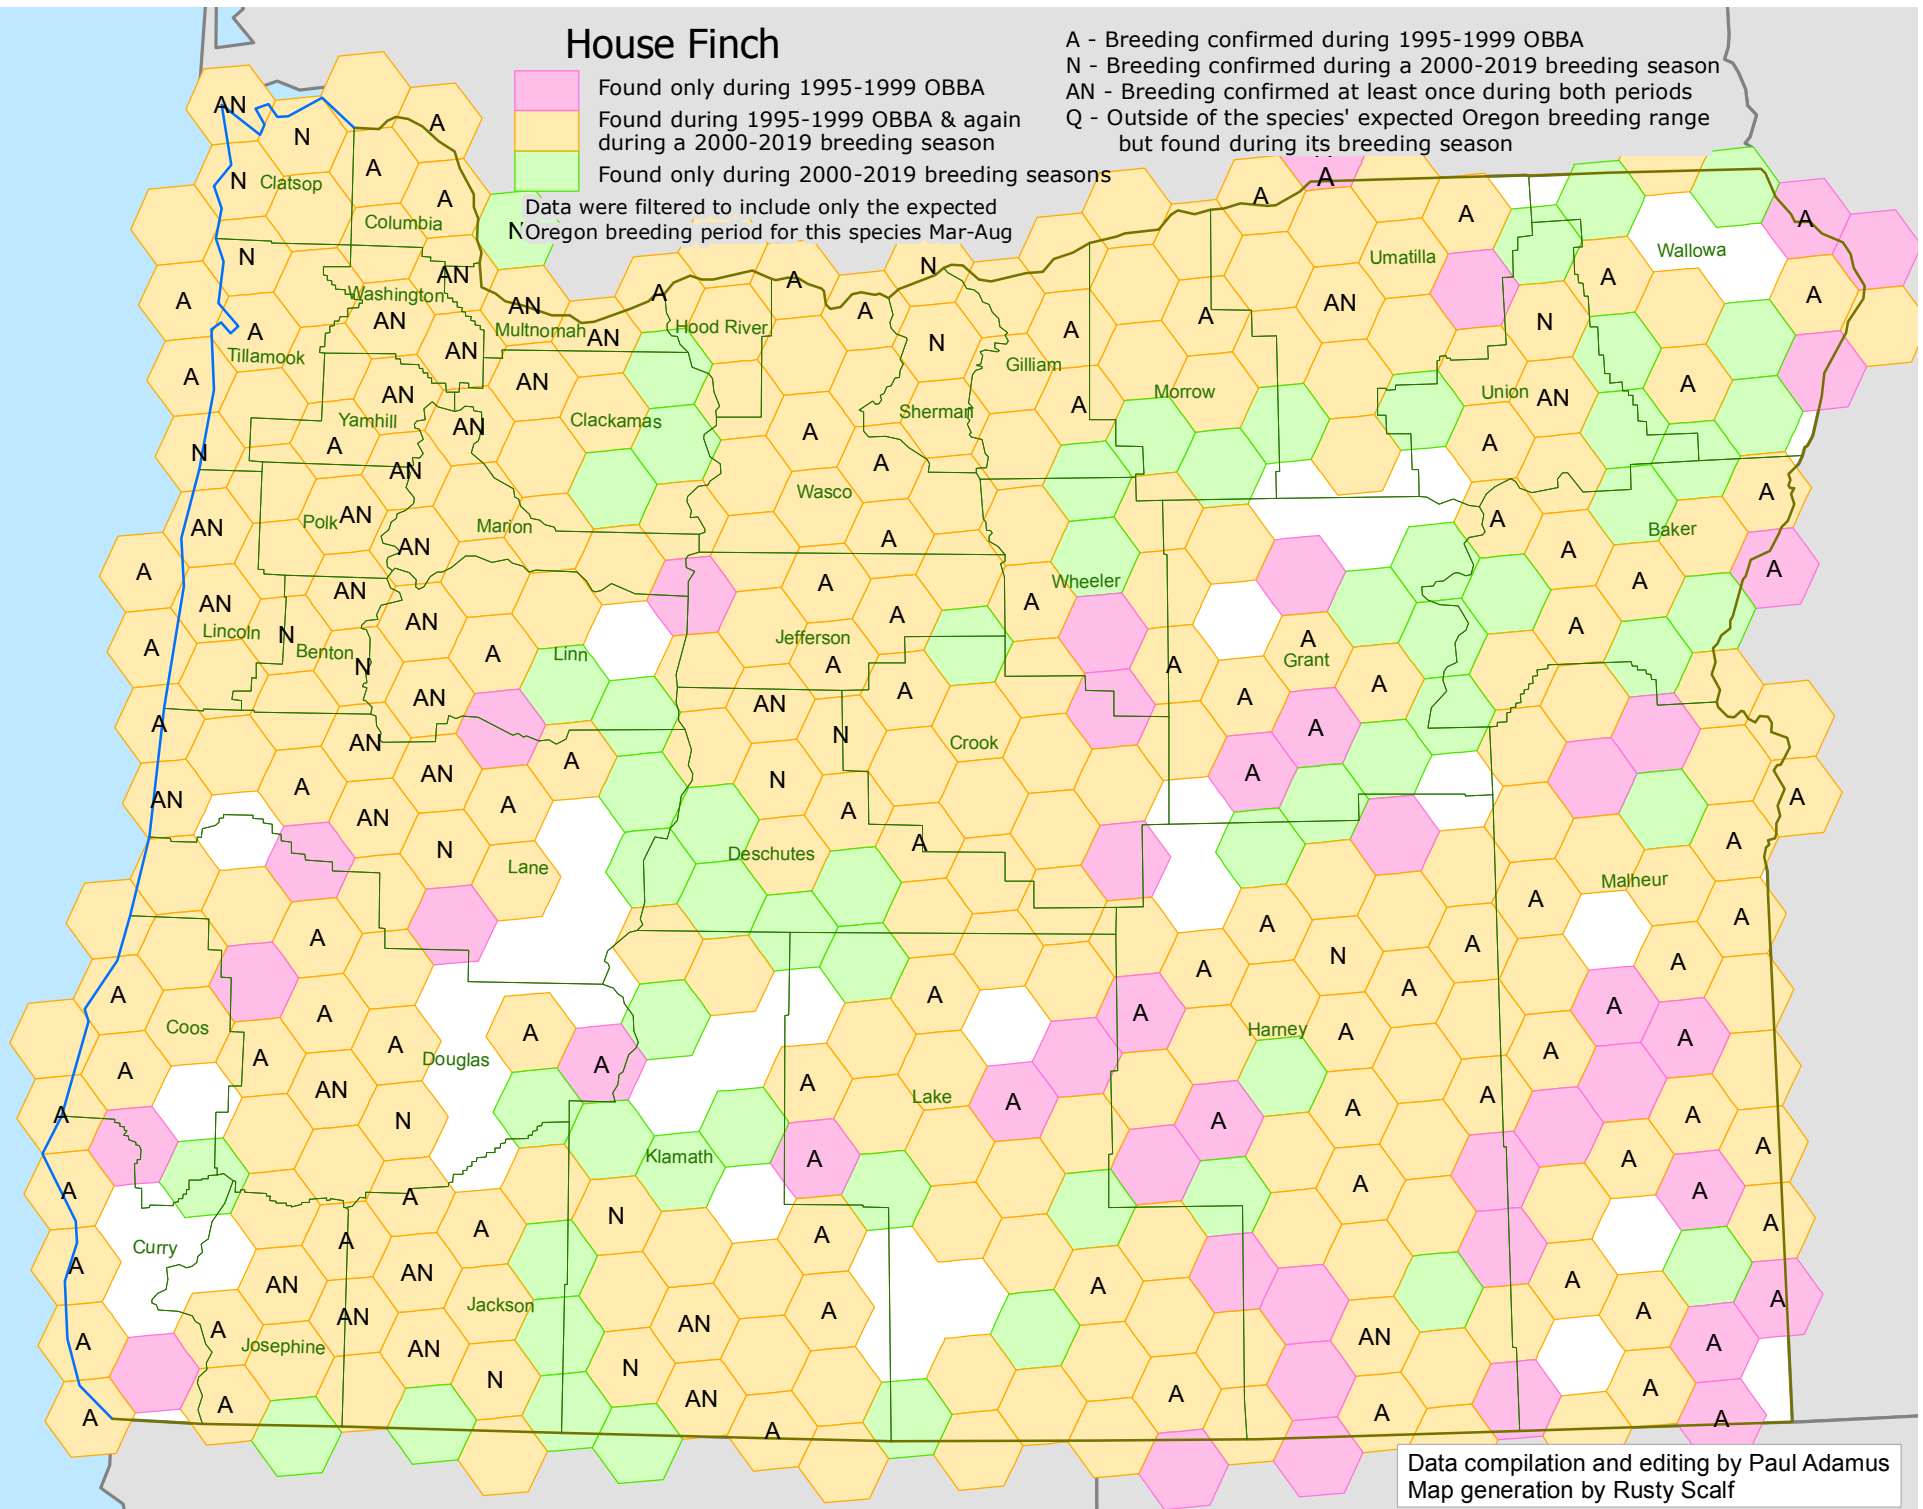

House Finch

- A - Breeding confirmed during 1995-1999 OBBA
- N - Breeding confirmed during a 2000-2019 breeding season
- AN - Breeding confirmed at least once during both periods
- Q - Outside of the species' expected Oregon breeding range but found during its breeding season

- Found only during 1995-1999 OBBA
- Found during 1995-1999 OBBA & again during a 2000-2019 breeding season
- Found only during 2000-2019 breeding seasons

Data were filtered to include only the expected Oregon breeding period for this species Mar-Aug

Data compilation and editing by Paul Adamus
Map generation by Rusty Scalf