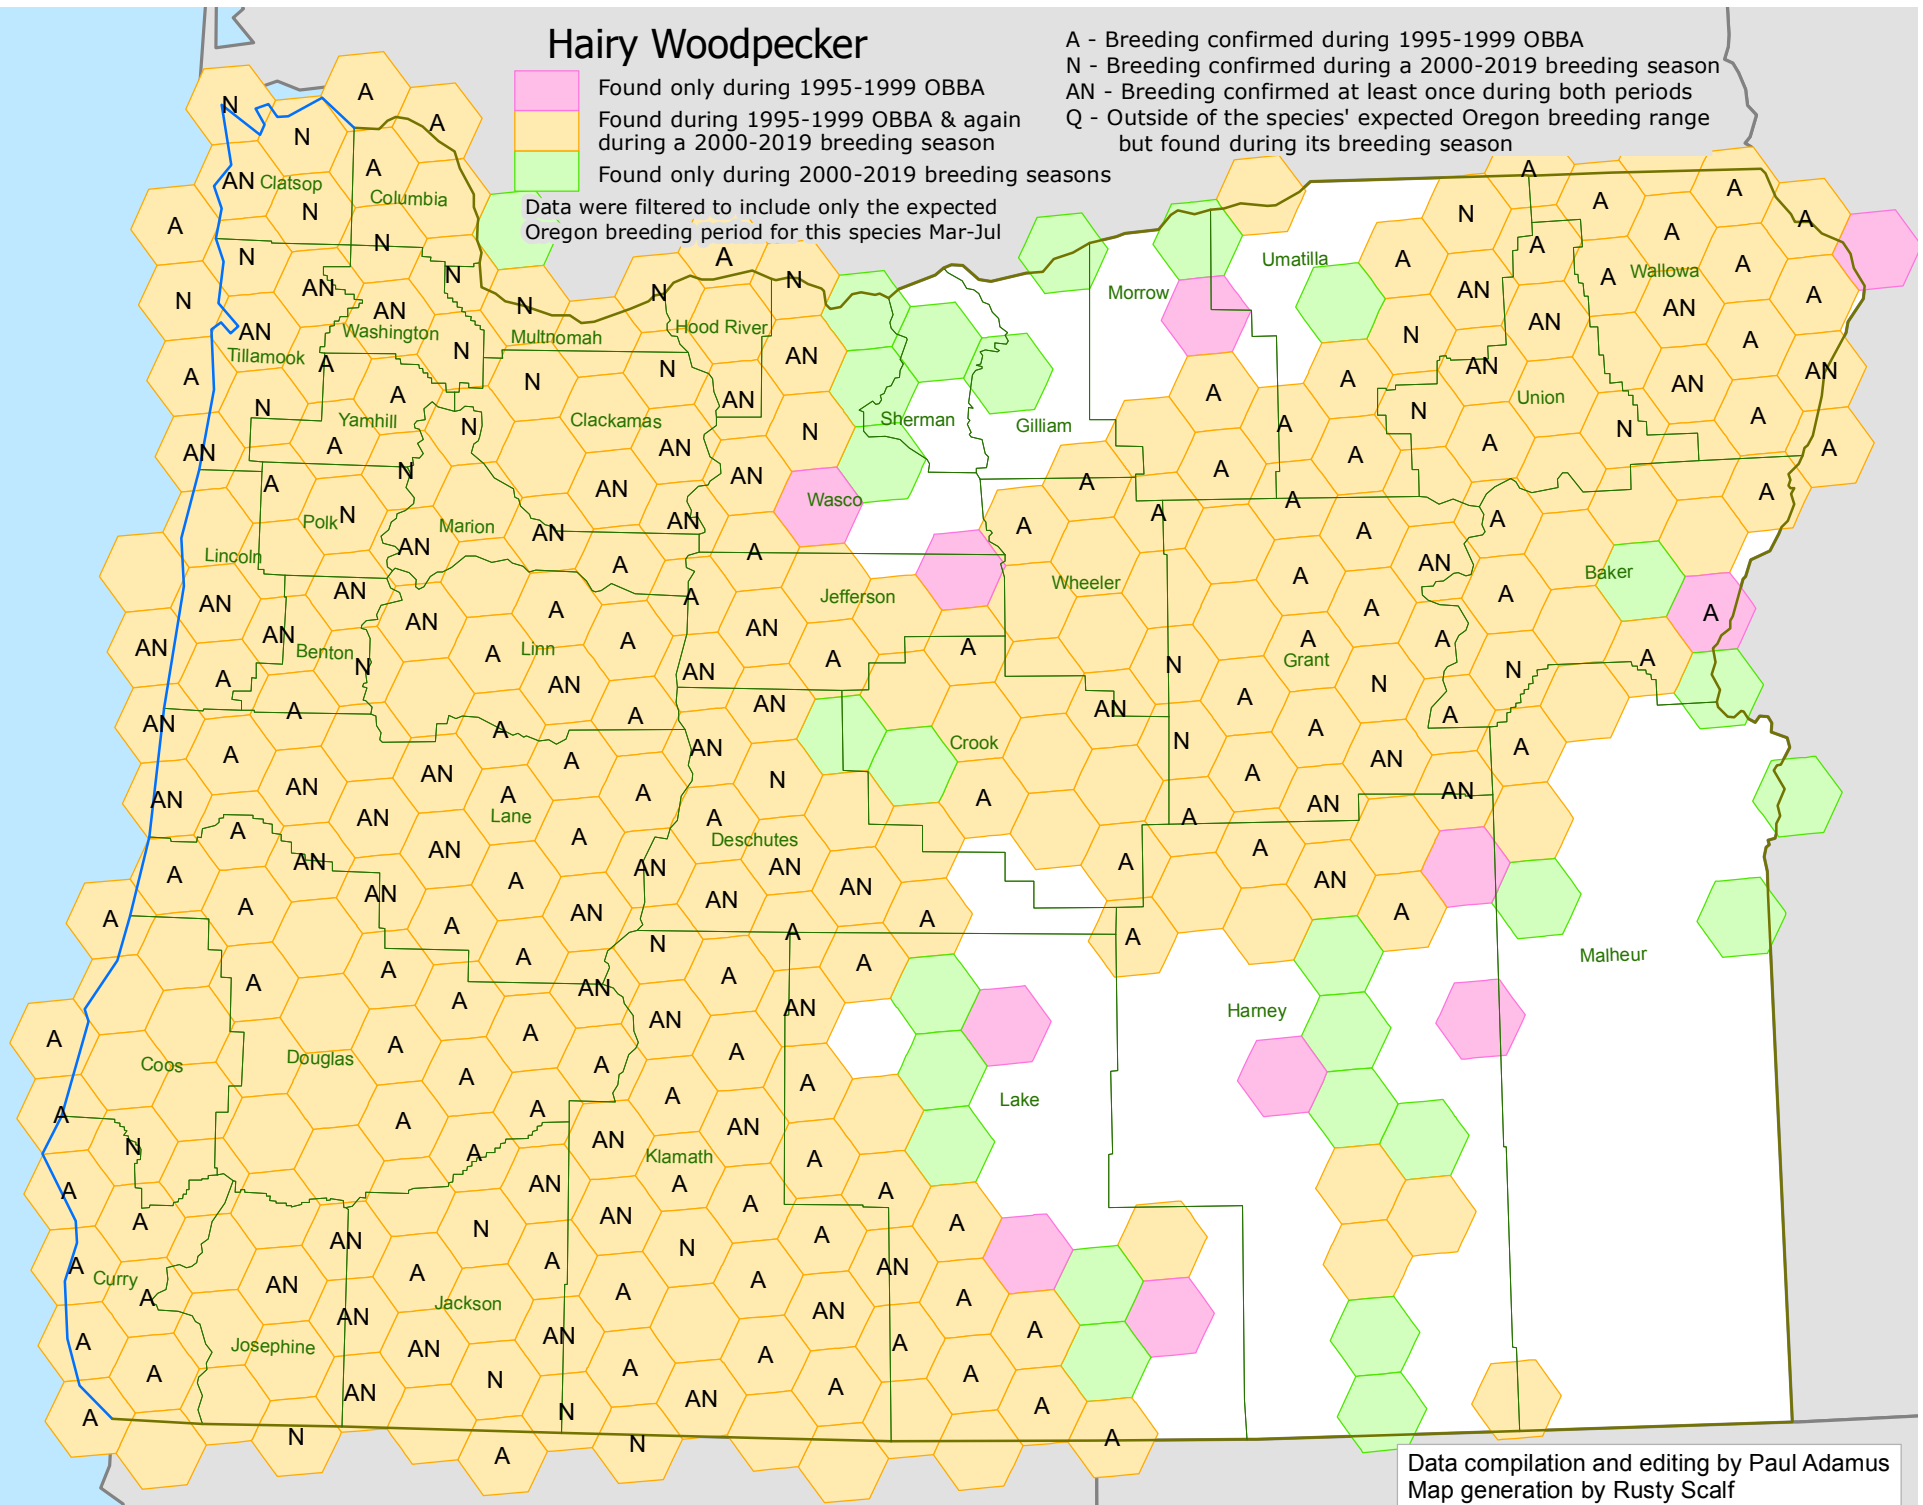

Hairy Woodpecker

- A - Breeding confirmed during 1995-1999 OBBA
- N - Breeding confirmed during a 2000-2019 breeding season
- AN - Breeding confirmed at least once during both periods
- Q - Outside of the species' expected Oregon breeding range but found during its breeding season

- Found only during 1995-1999 OBBA
- Found during 1995-1999 OBBA & again during a 2000-2019 breeding season
- Found only during 2000-2019 breeding seasons

Data were filtered to include only the expected Oregon breeding period for this species Mar-Jul

Data compilation and editing by Paul Adamus
Map generation by Rusty Scalf