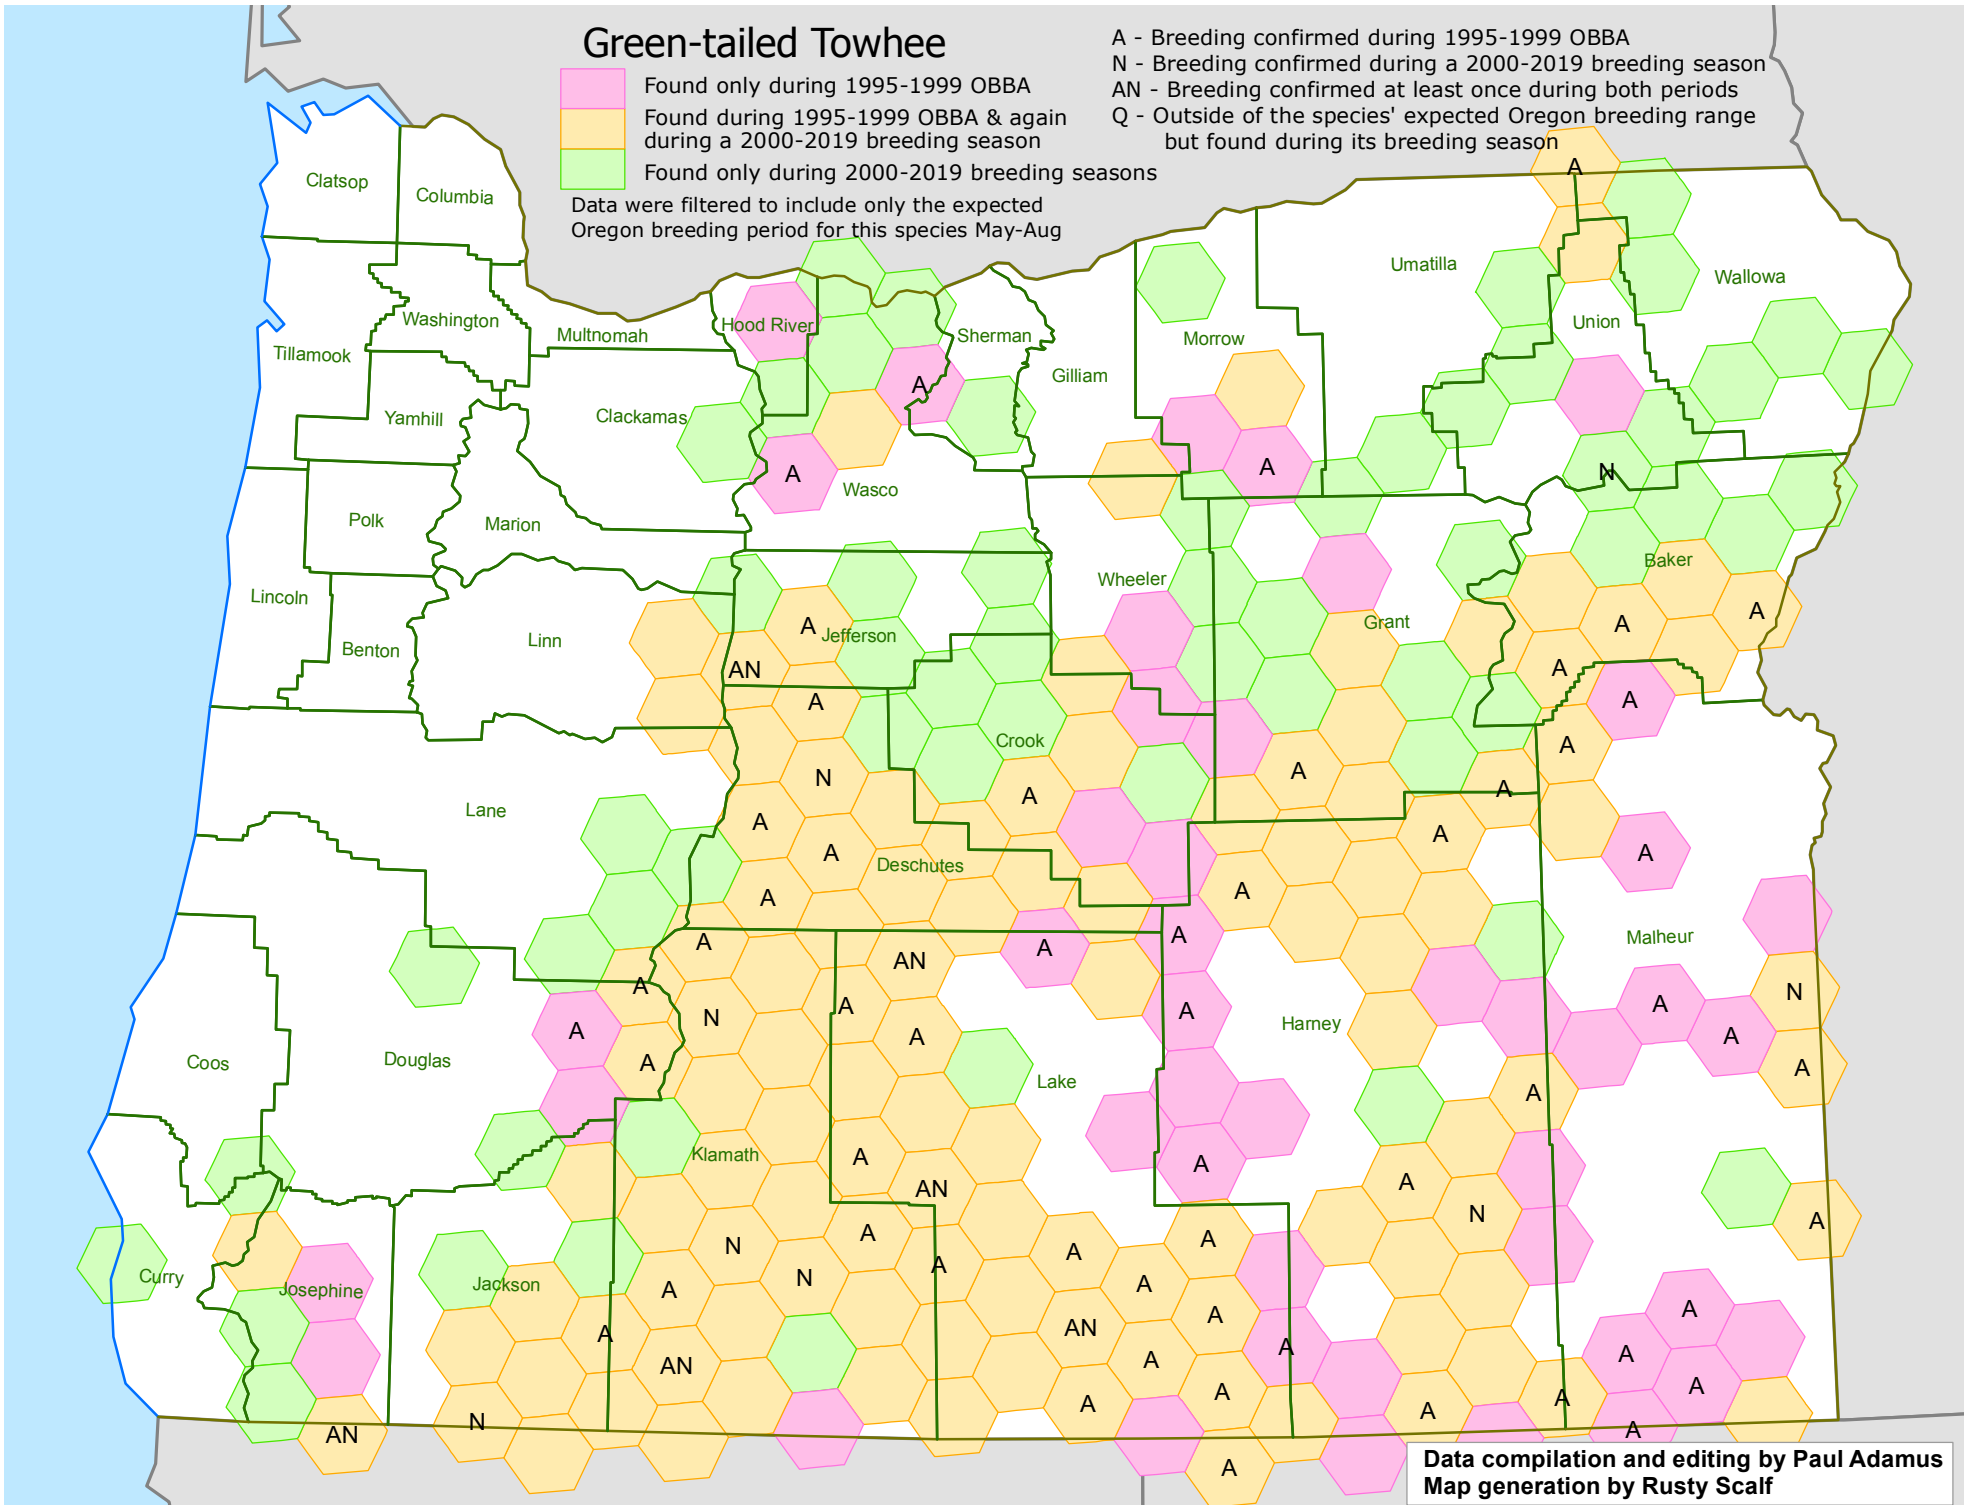

Green-tailed Towhee

- Found only during 1995-1999 OBBA
- Found during 1995-1999 OBBA & again during a 2000-2019 breeding season
- Found only during 2000-2019 breeding seasons

Data were filtered to include only the expected Oregon breeding period for this species May-Aug

- A - Breeding confirmed during 1995-1999 OBBA
- N - Breeding confirmed during a 2000-2019 breeding season
- AN - Breeding confirmed at least once during both periods
- Q - Outside of the species' expected Oregon breeding range but found during its breeding season

Data compilation and editing by Paul Adamus
Map generation by Rusty Scaff