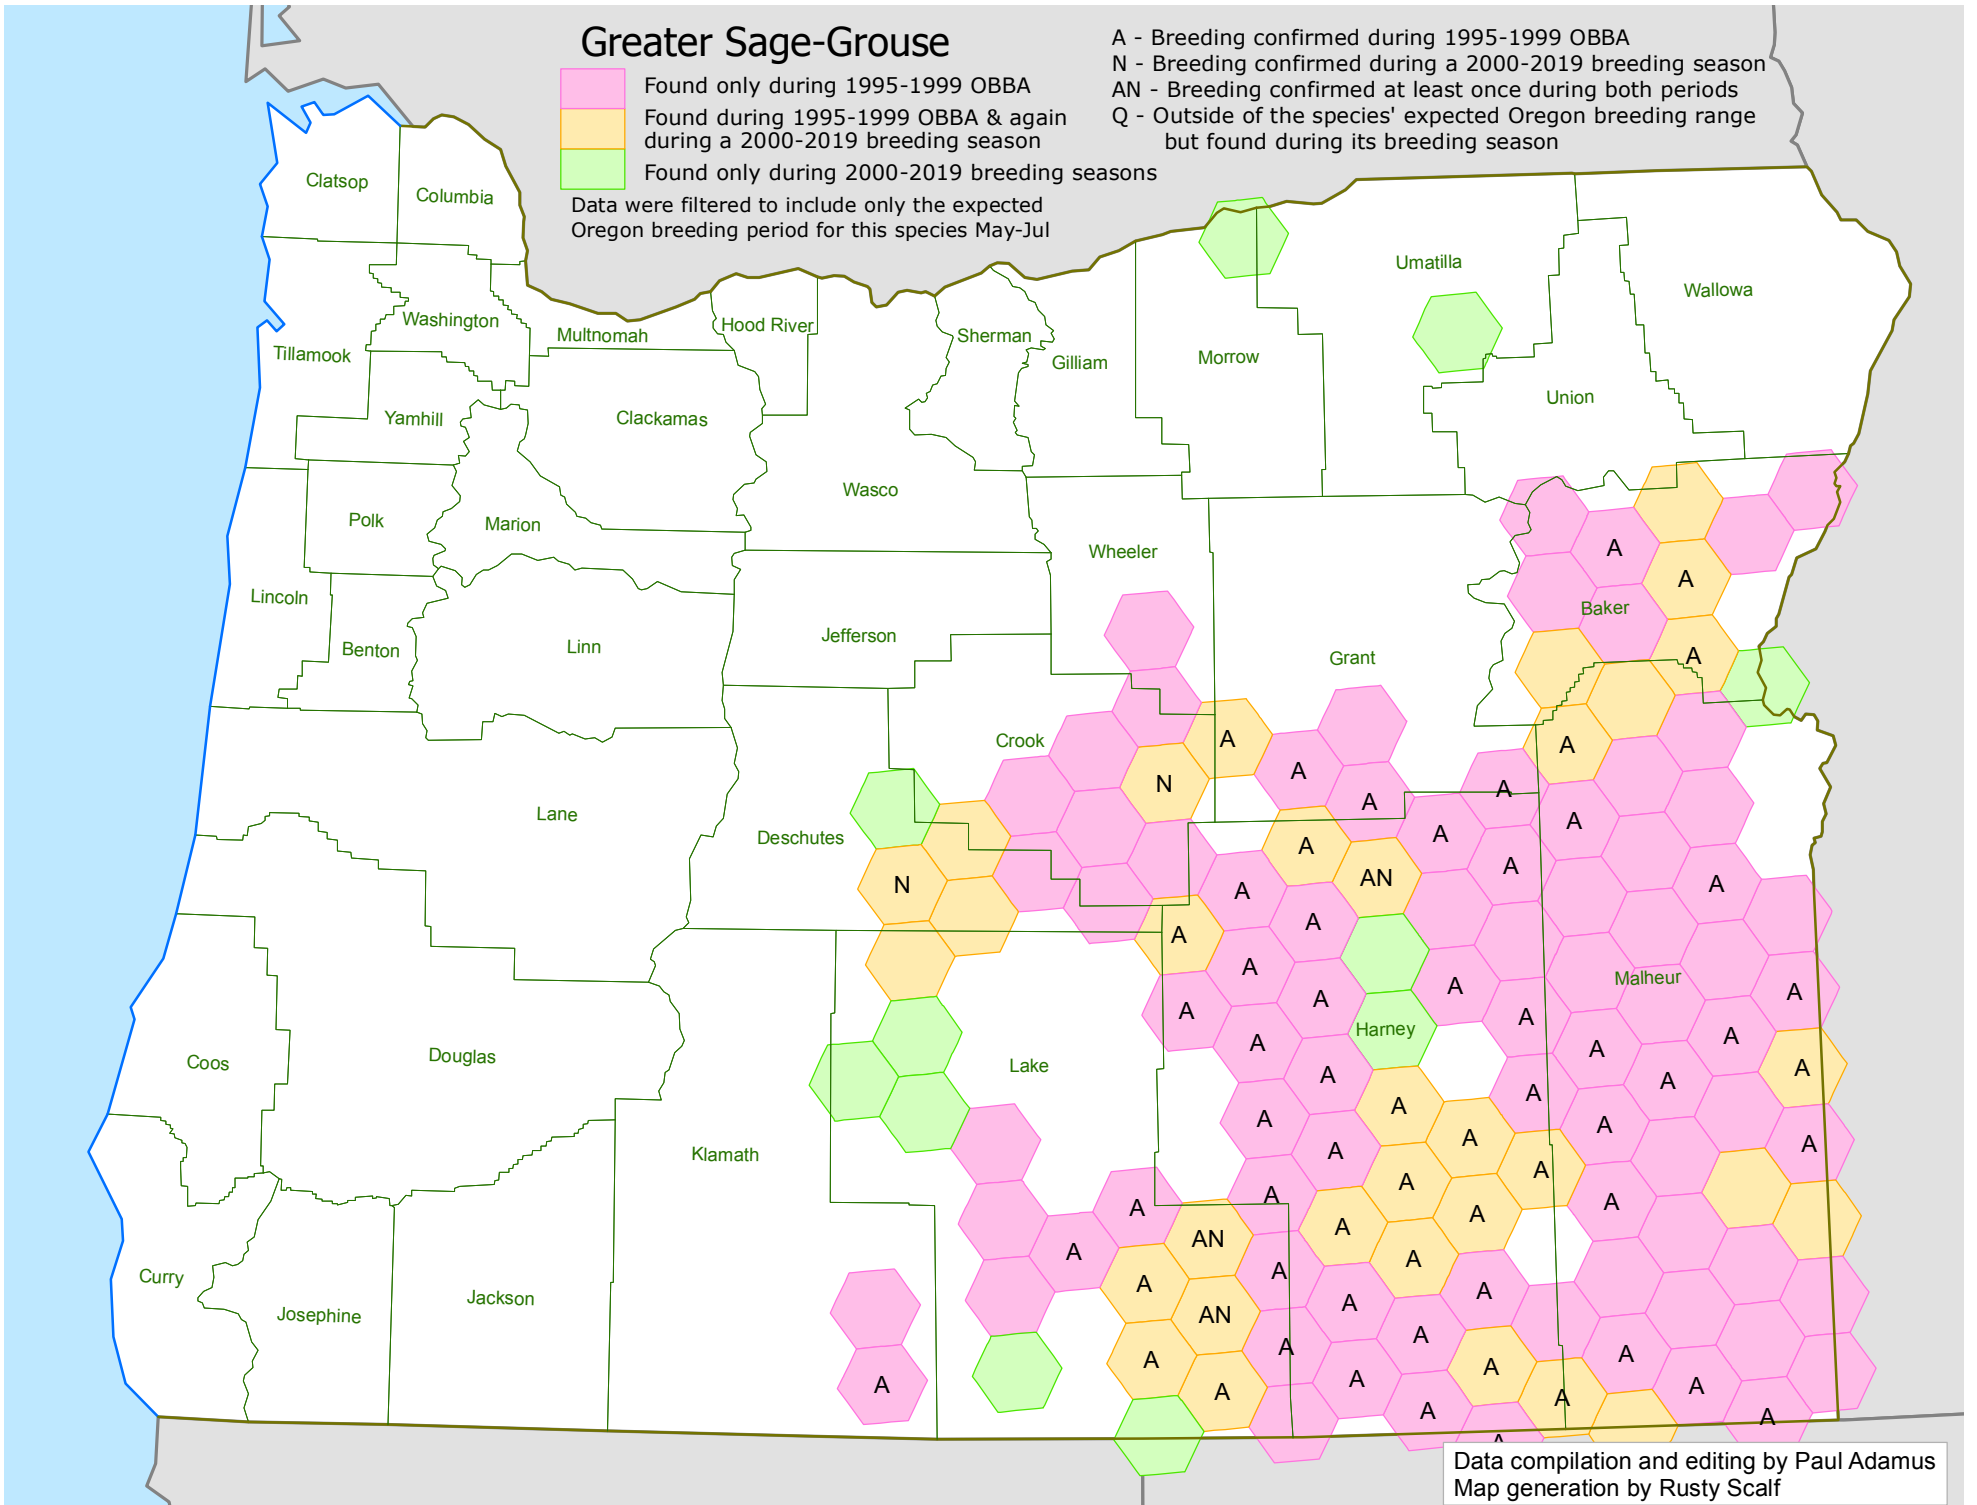

Greater Sage-Grouse

- Found only during 1995-1999 OBBA
- Found during 1995-1999 OBBA & again during a 2000-2019 breeding season
- Found only during 2000-2019 breeding seasons

Data were filtered to include only the expected Oregon breeding period for this species May-Jul

- A - Breeding confirmed during 1995-1999 OBBA
- N - Breeding confirmed during a 2000-2019 breeding season
- AN - Breeding confirmed at least once during both periods
- Q - Outside of the species' expected Oregon breeding range but found during its breeding season

Data compilation and editing by Paul Adamus
Map generation by Rusty Scalf