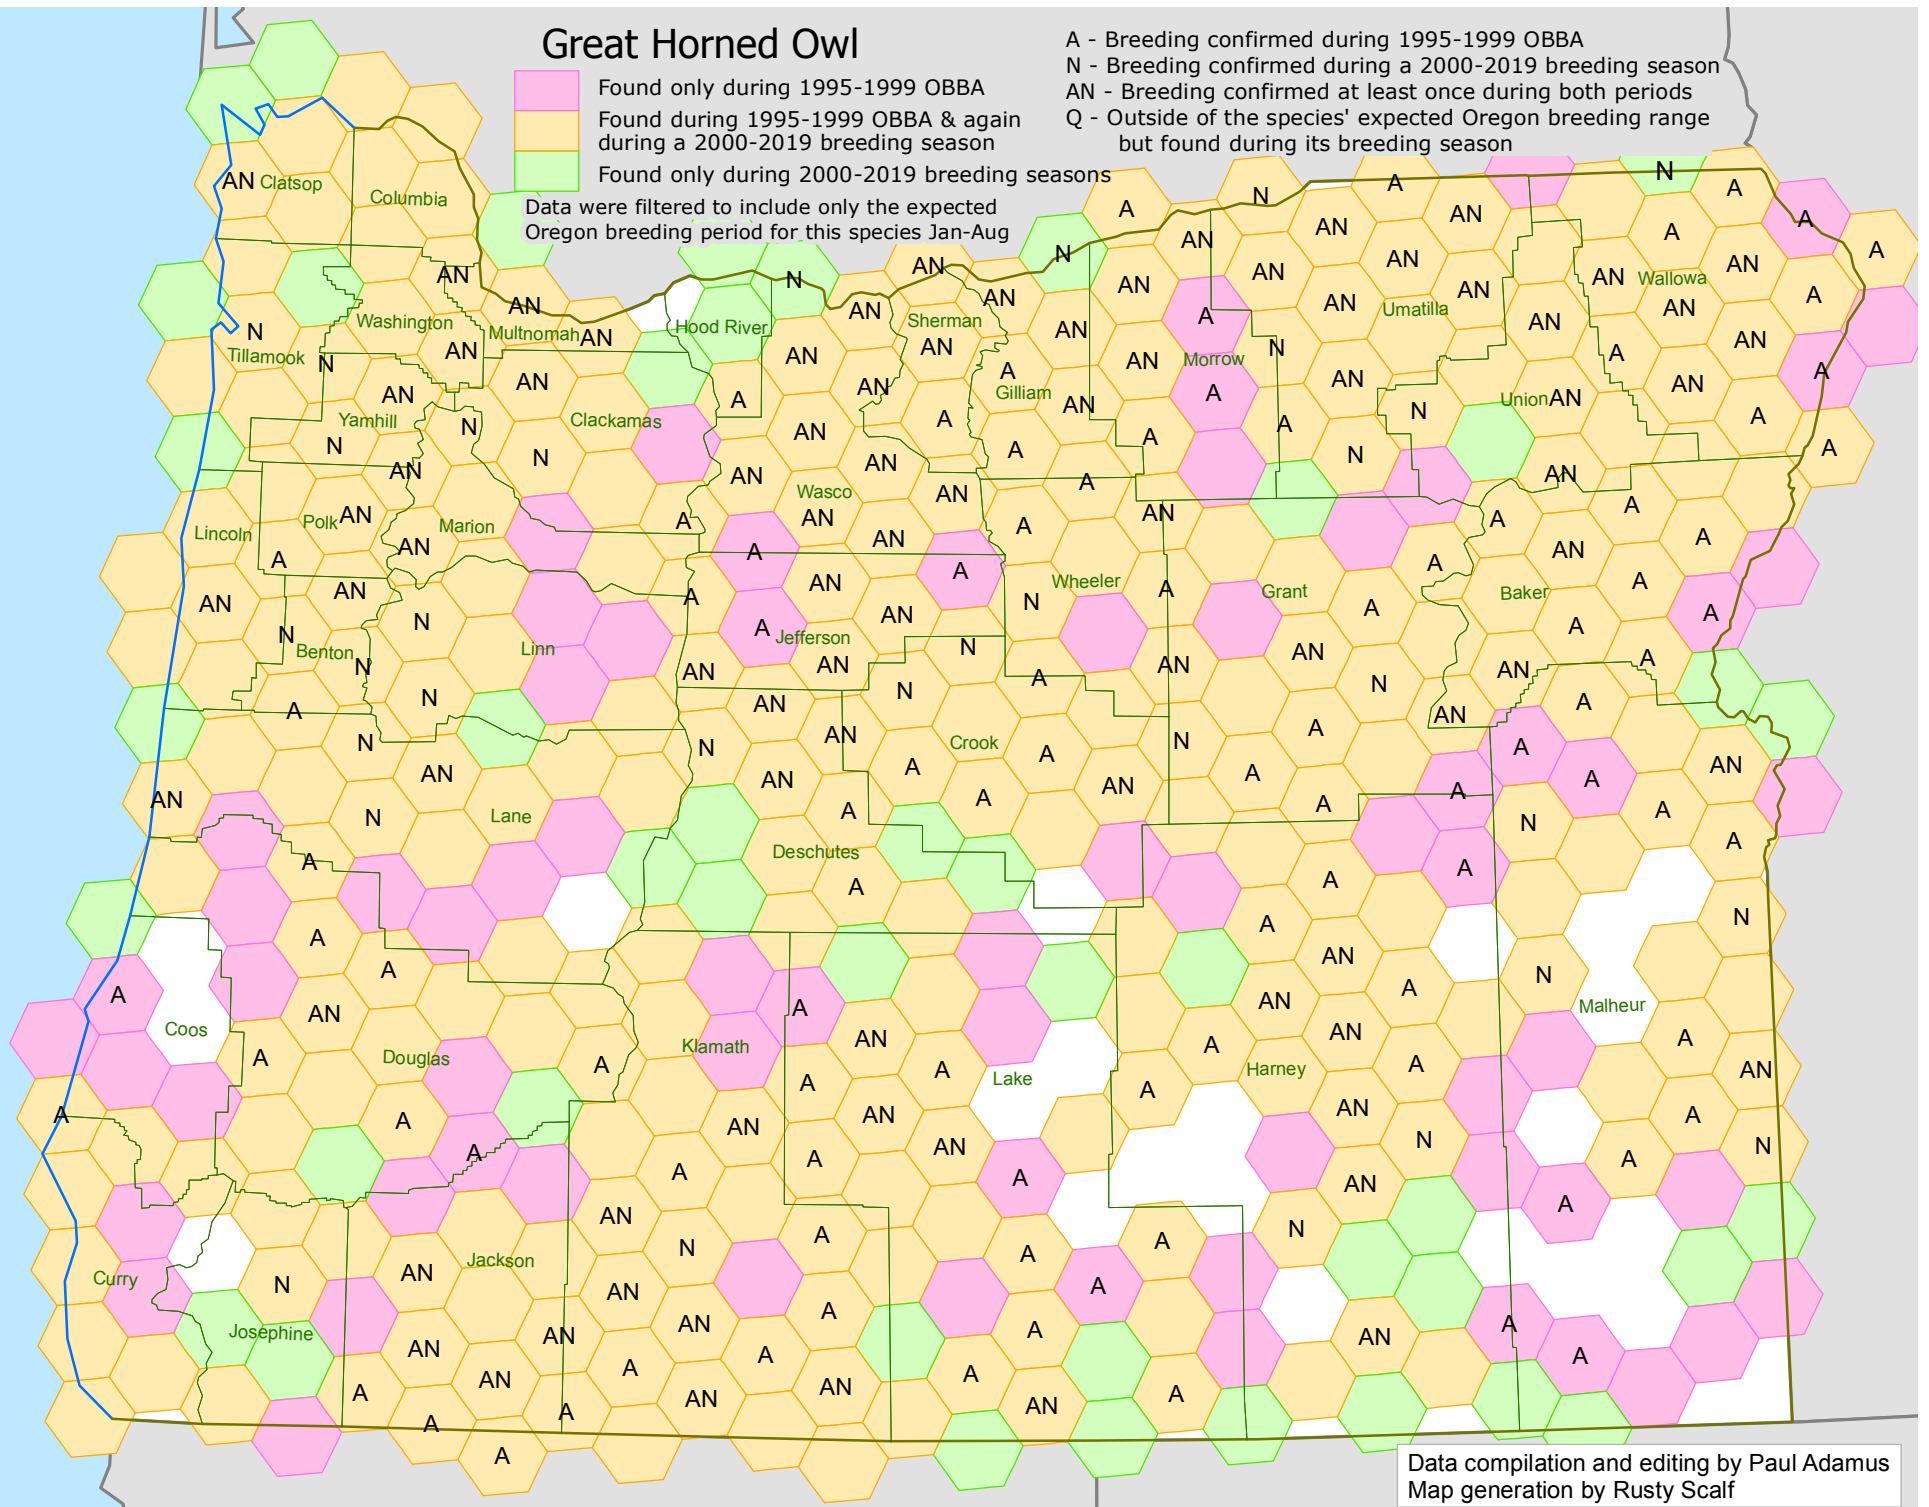

Great Horned Owl

- A - Breeding confirmed during 1995-1999 OBBA
- N - Breeding confirmed during a 2000-2019 breeding season
- AN - Breeding confirmed at least once during both periods
- Q - Outside of the species' expected Oregon breeding range but found during its breeding season

- Found only during 1995-1999 OBBA
- Found during 1995-1999 OBBA & again during a 2000-2019 breeding season
- Found only during 2000-2019 breeding seasons

Data were filtered to include only the expected Oregon breeding period for this species Jan-Aug

Data compilation and editing by Paul Adamus
Map generation by Rusty Scalf