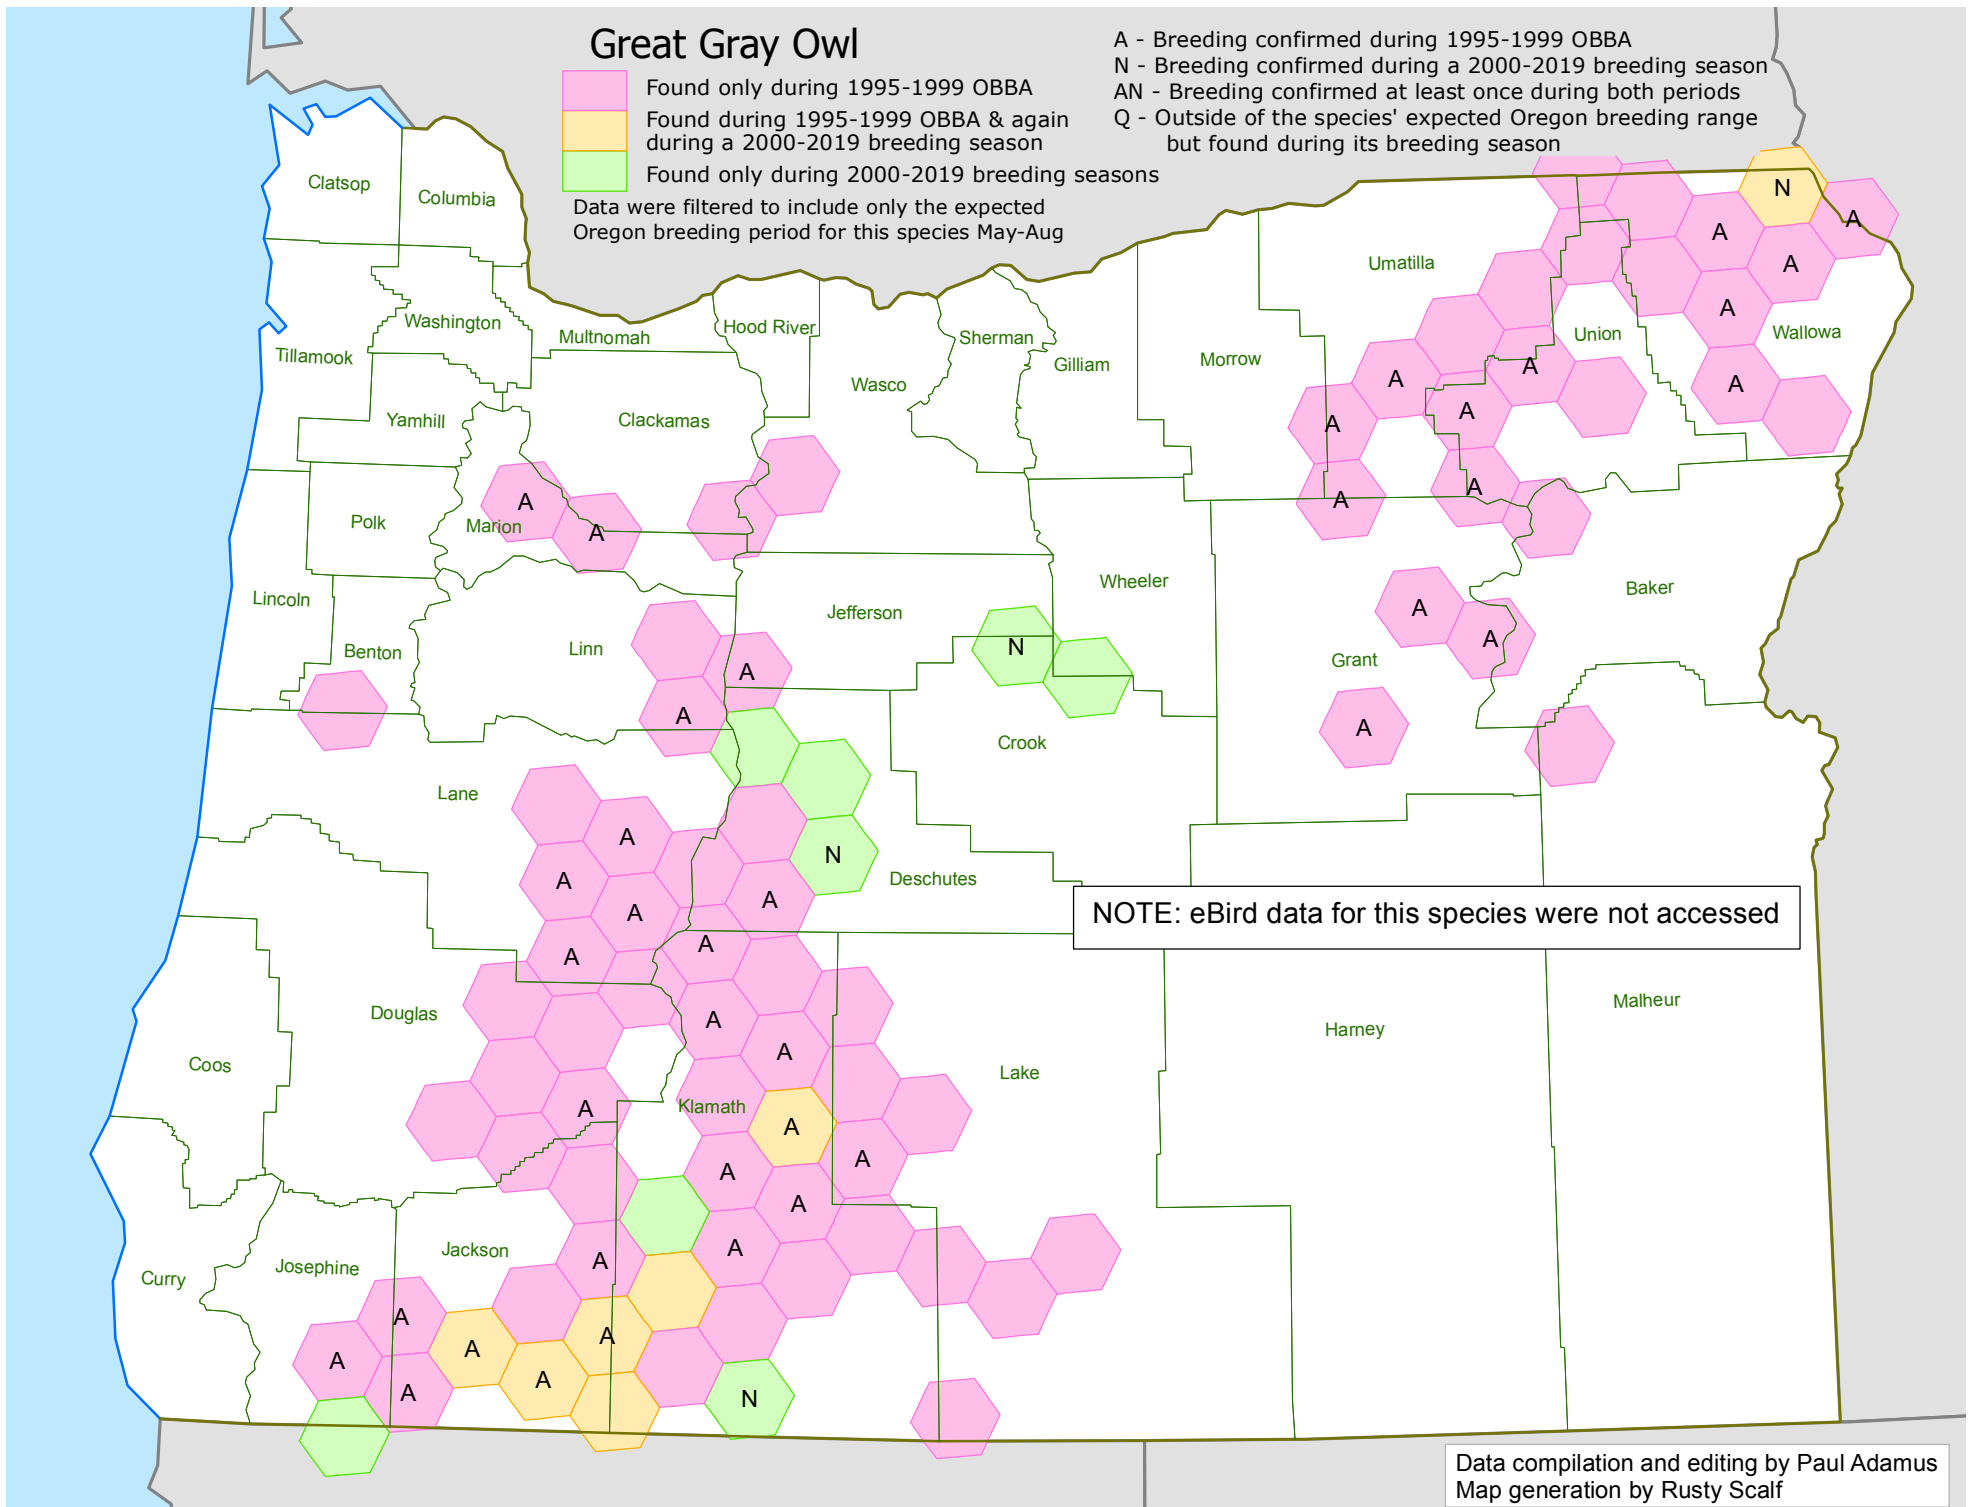

Great Gray Owl

- Found only during 1995-1999 OBBA
- Found during 1995-1999 OBBA & again during a 2000-2019 breeding season
- Found only during 2000-2019 breeding seasons

Data were filtered to include only the expected Oregon breeding period for this species May-Aug

- A - Breeding confirmed during 1995-1999 OBBA
- N - Breeding confirmed during a 2000-2019 breeding season
- AN - Breeding confirmed at least once during both periods
- Q - Outside of the species' expected Oregon breeding range but found during its breeding season

NOTE: eBird data for this species were not accessed