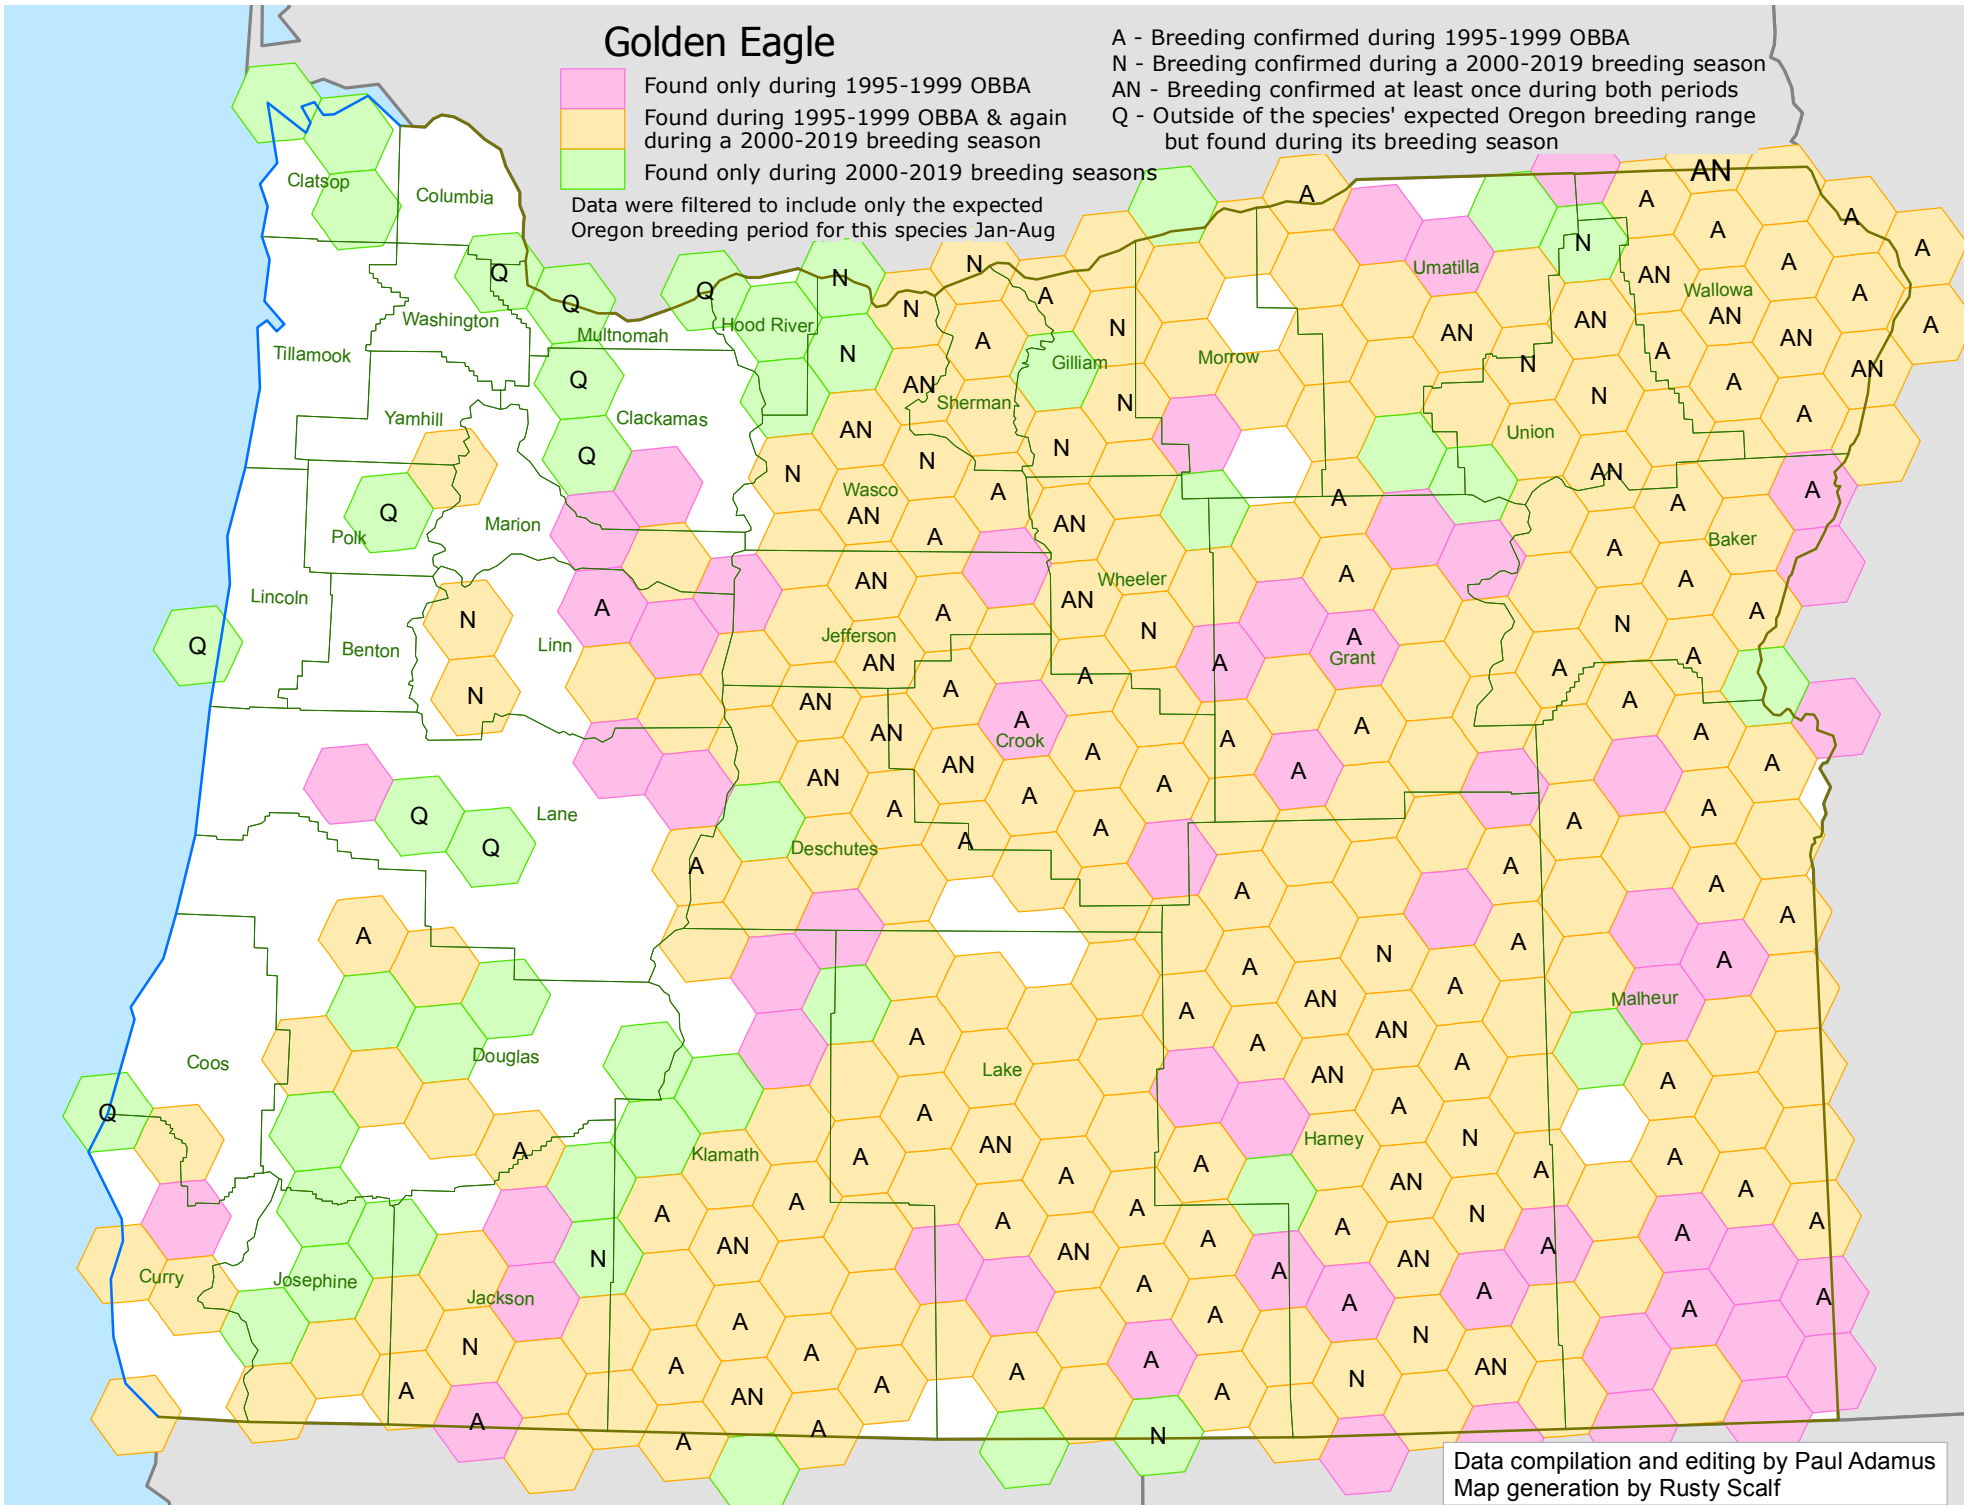

Golden Eagle

- Found only during 1995-1999 OBBA
- Found during 1995-1999 OBBA & again during a 2000-2019 breeding season
- Found only during 2000-2019 breeding seasons

Data were filtered to include only the expected Oregon breeding period for this species Jan-Aug

- A - Breeding confirmed during 1995-1999 OBBA
- N - Breeding confirmed during a 2000-2019 breeding season
- AN - Breeding confirmed at least once during both periods
- Q - Outside of the species' expected Oregon breeding range but found during its breeding season

Data compilation and editing by Paul Adamus
Map generation by Rusty Scalf