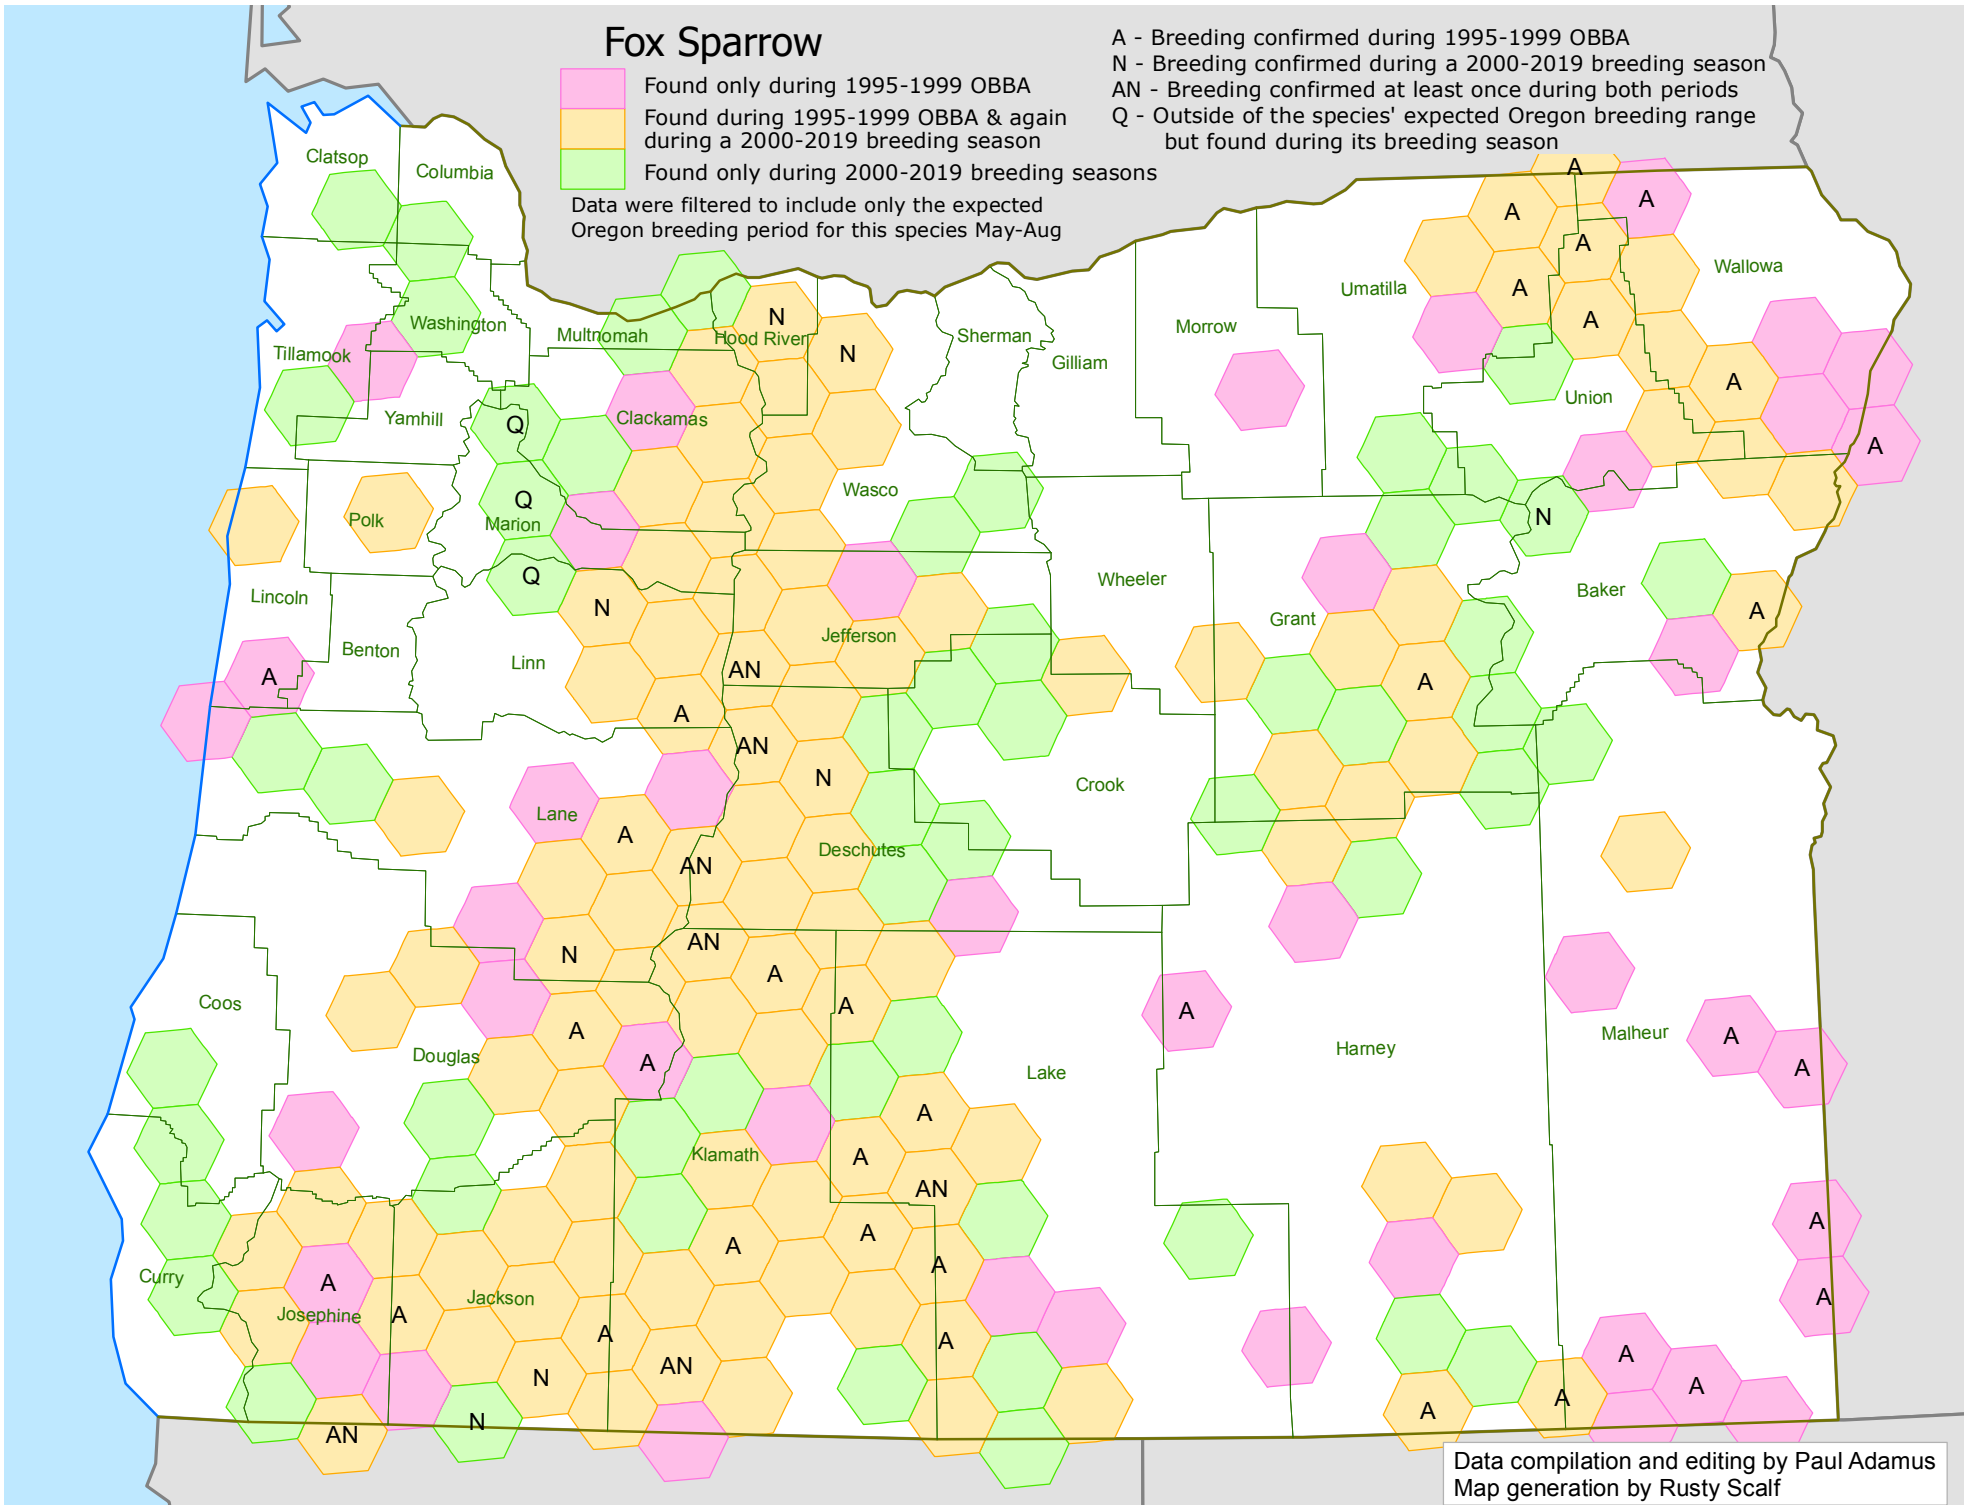

Fox Sparrow

- Found only during 1995-1999 OBBA
- Found during 1995-1999 OBBA & again during a 2000-2019 breeding season
- Found only during 2000-2019 breeding seasons

Data were filtered to include only the expected Oregon breeding period for this species May-Aug

- A - Breeding confirmed during 1995-1999 OBBA
- N - Breeding confirmed during a 2000-2019 breeding season
- AN - Breeding confirmed at least once during both periods
- Q - Outside of the species' expected Oregon breeding range but found during its breeding season

Data compilation and editing by Paul Adamus
Map generation by Rusty Scalf