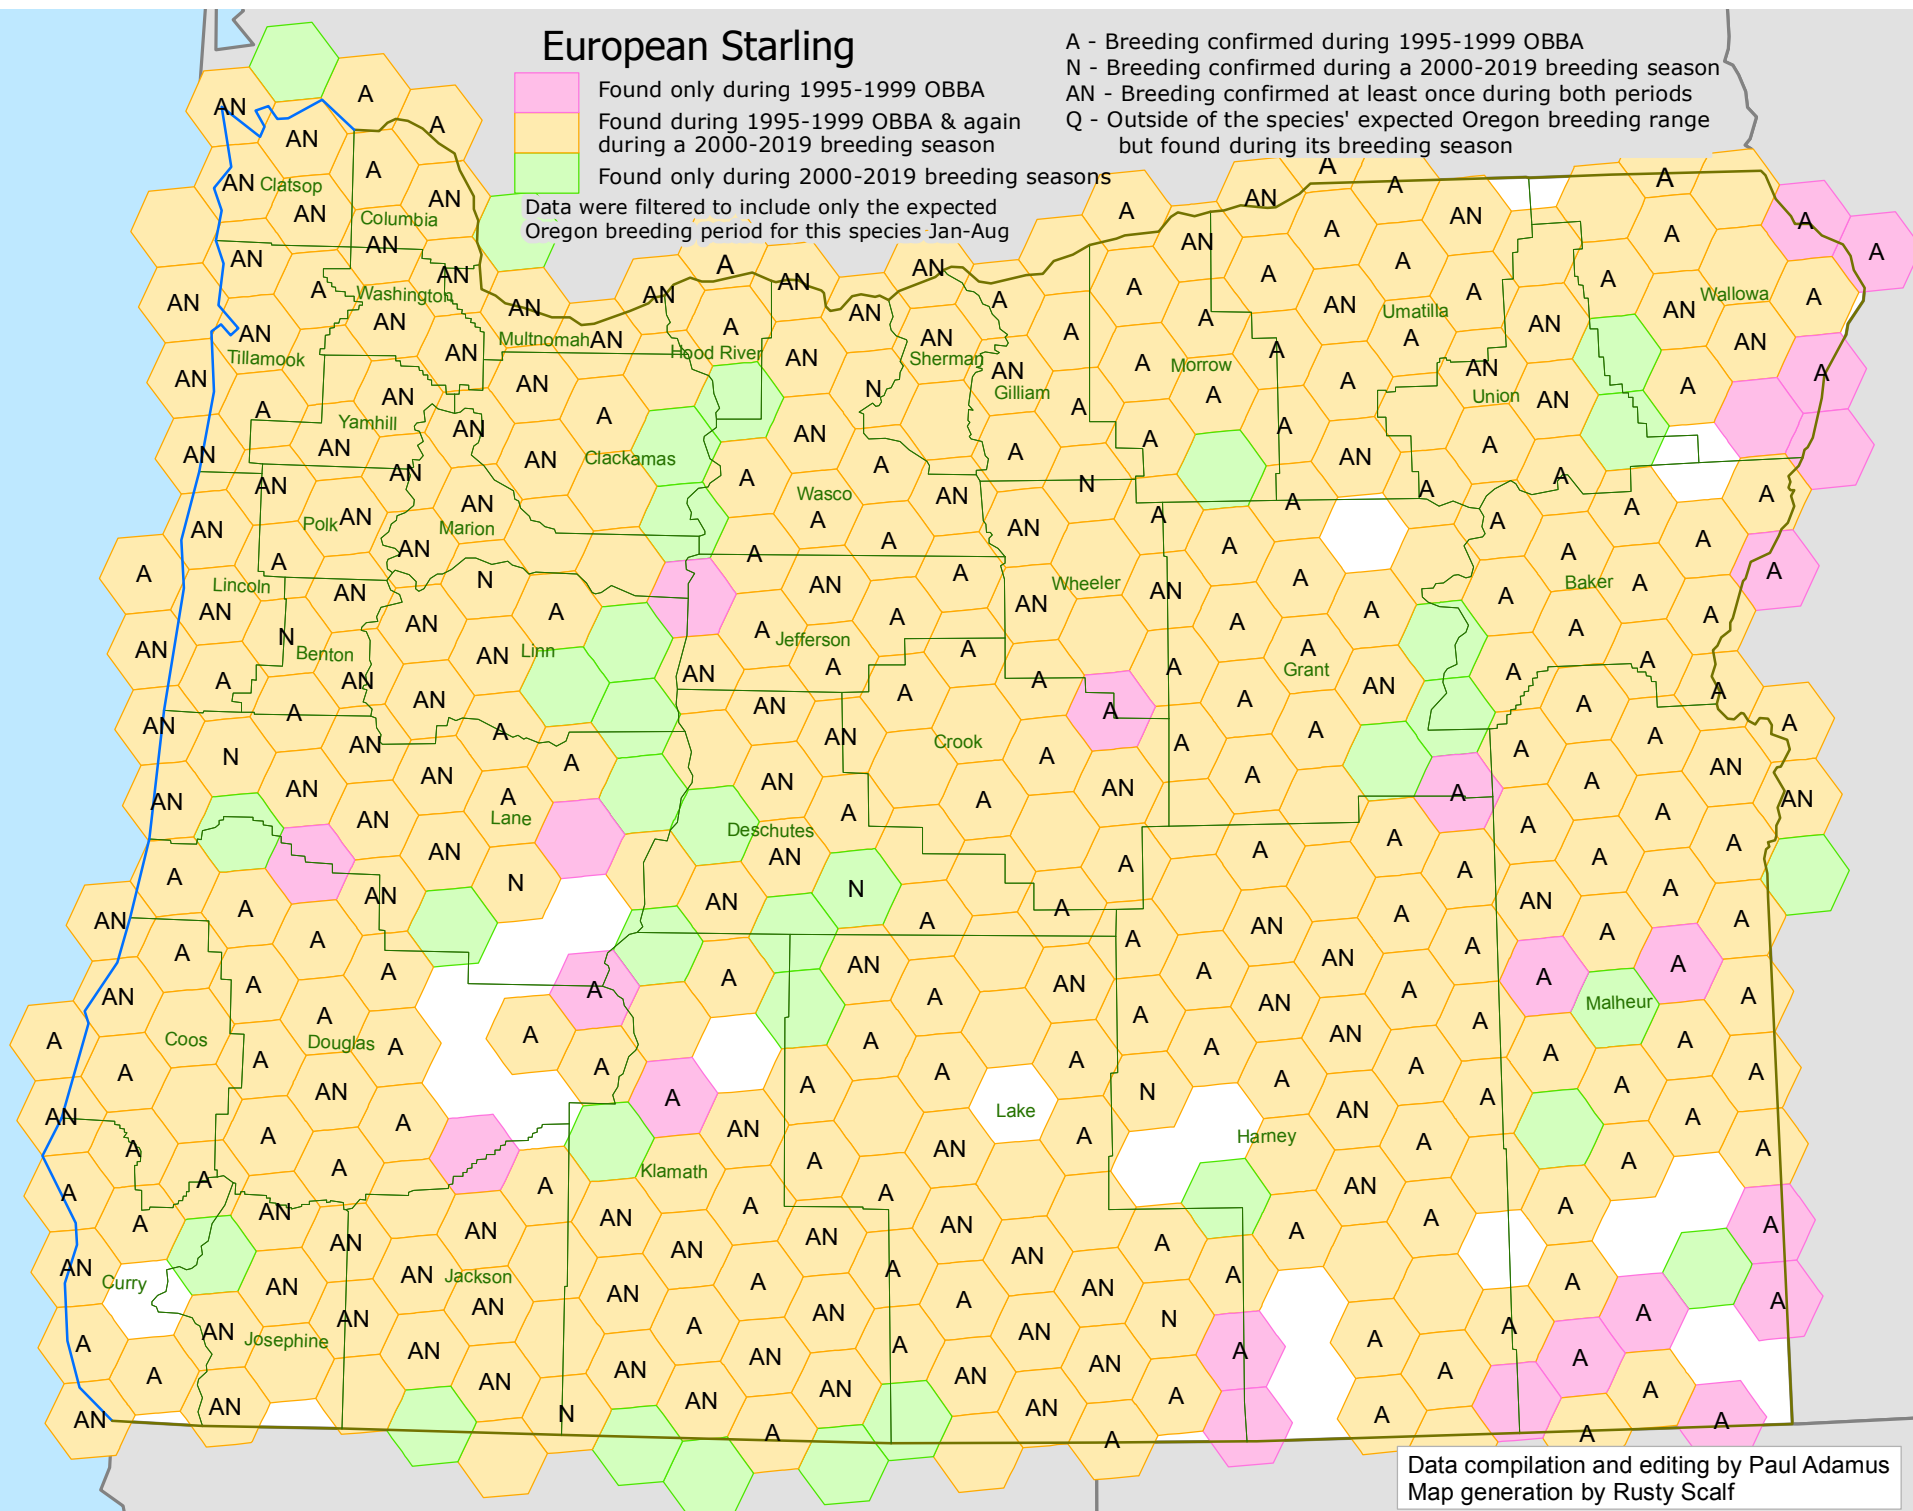

European Starling

- A - Breeding confirmed during 1995-1999 OBBA
- N - Breeding confirmed during a 2000-2019 breeding season
- AN - Breeding confirmed at least once during both periods
- Q - Outside of the species' expected Oregon breeding range but found during its breeding season

Found only during 1995-1999 OBBA
Found during 1995-1999 OBBA & again during a 2000-2019 breeding season
Found only during 2000-2019 breeding seasons
Data were filtered to include only the expected Oregon breeding period for this species Jan-Aug

Data compilation and editing by Paul Adamus
Map generation by Rusty Scalf