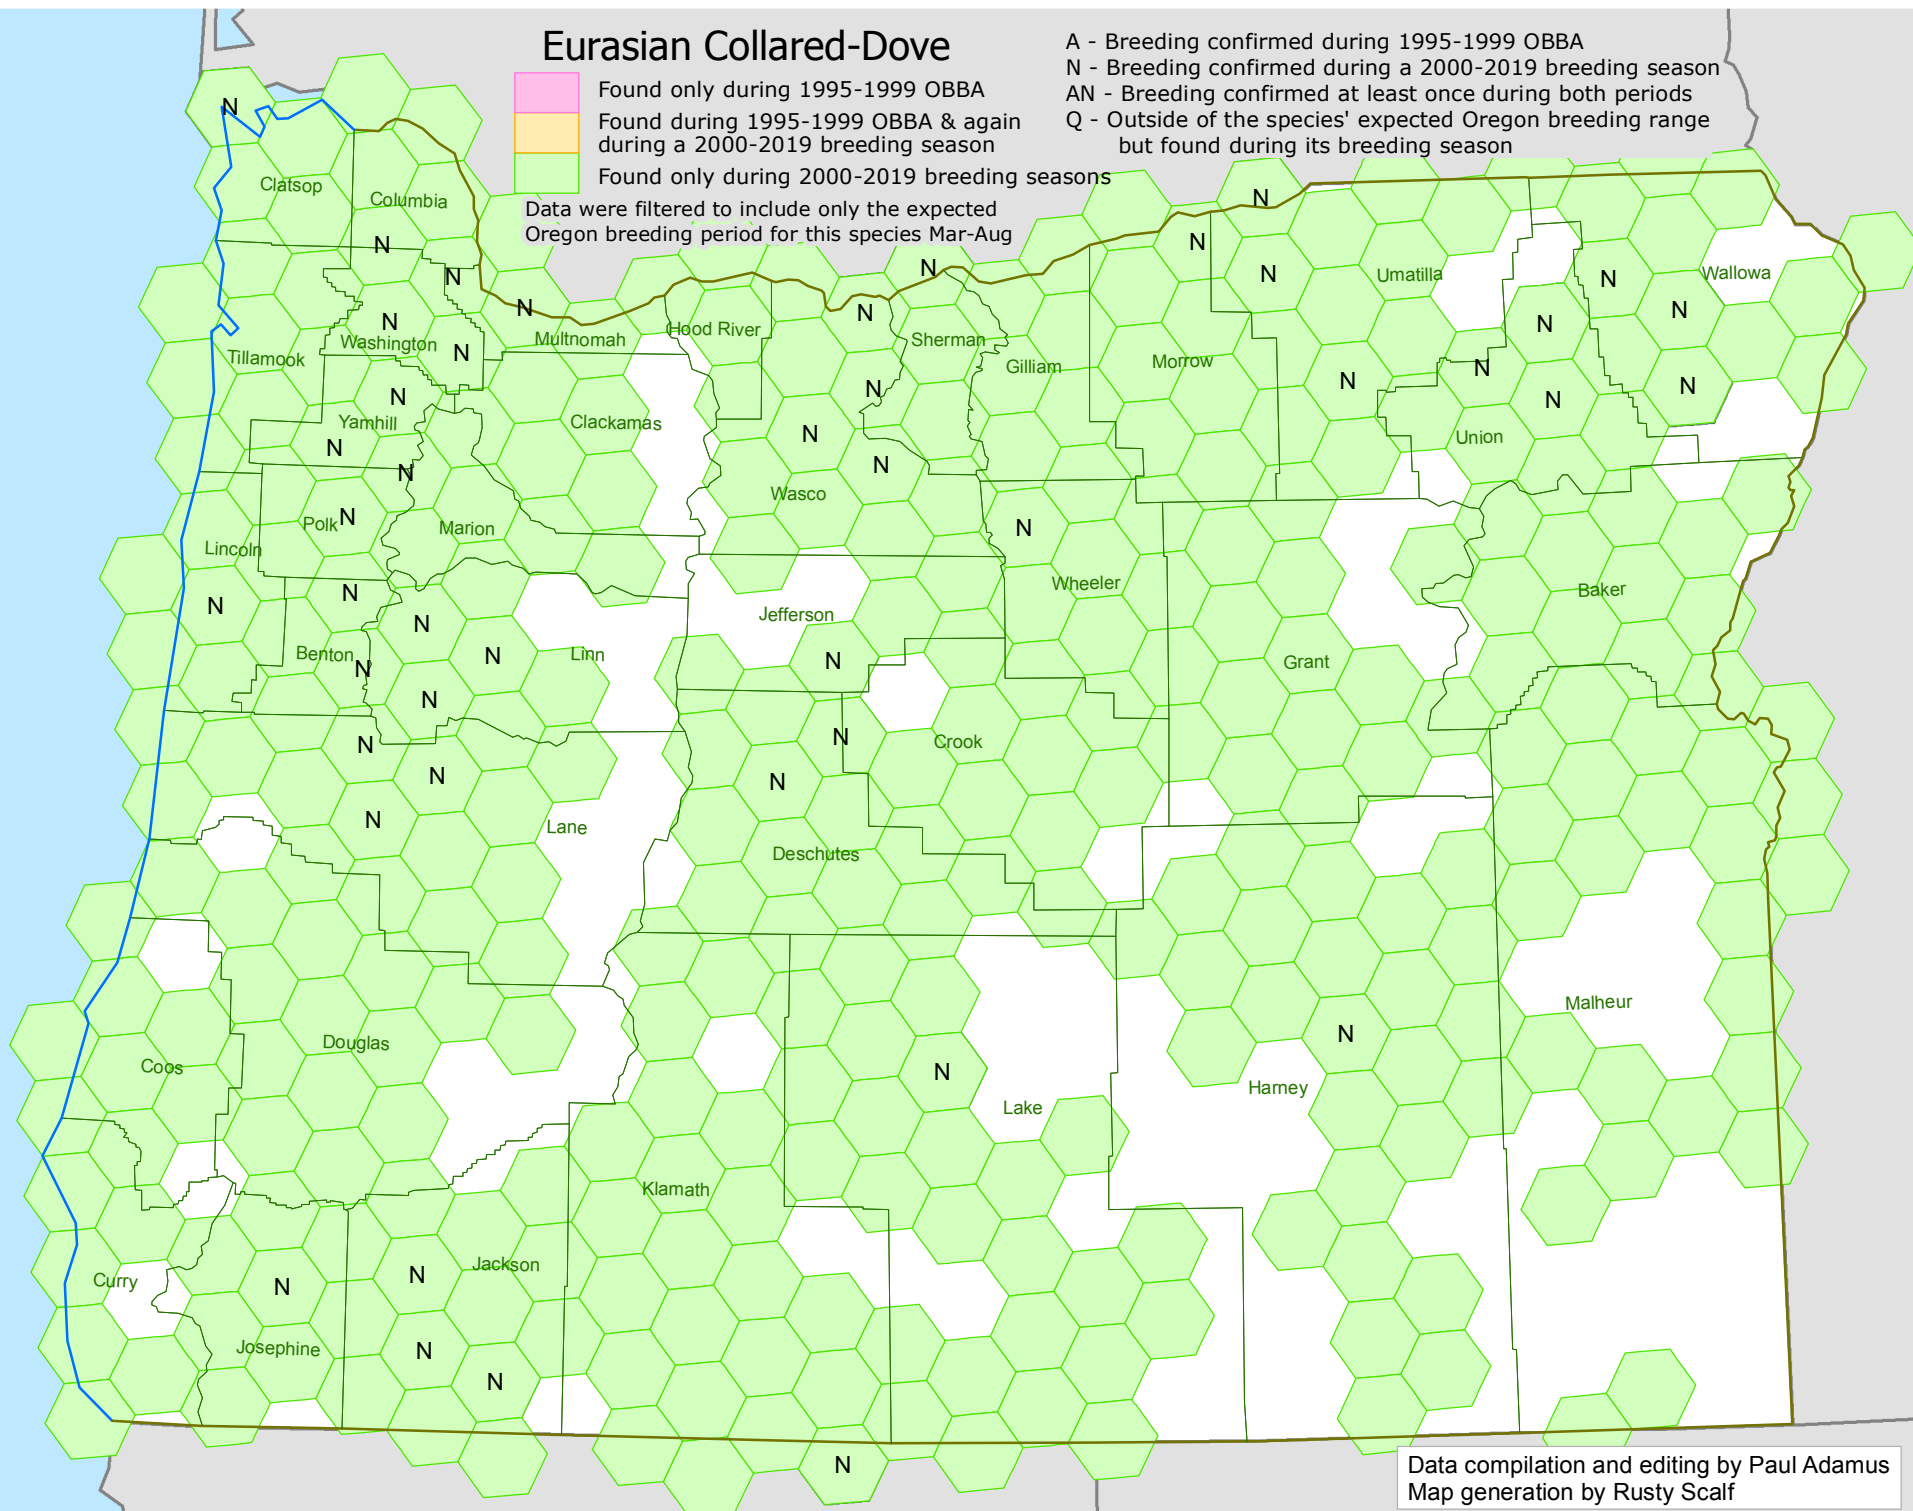

Eurasian Collared-Dove

- Found only during 1995-1999 OBBA
- Found during 1995-1999 OBBA & again during a 2000-2019 breeding season
- Found only during 2000-2019 breeding seasons

- A - Breeding confirmed during 1995-1999 OBBA
- N - Breeding confirmed during a 2000-2019 breeding season
- AN - Breeding confirmed at least once during both periods
- Q - Outside of the species' expected Oregon breeding range but found during its breeding season

Data were filtered to include only the expected Oregon breeding period for this species Mar-Aug

Data compilation and editing by Paul Adamus
Map generation by Rusty Scalf