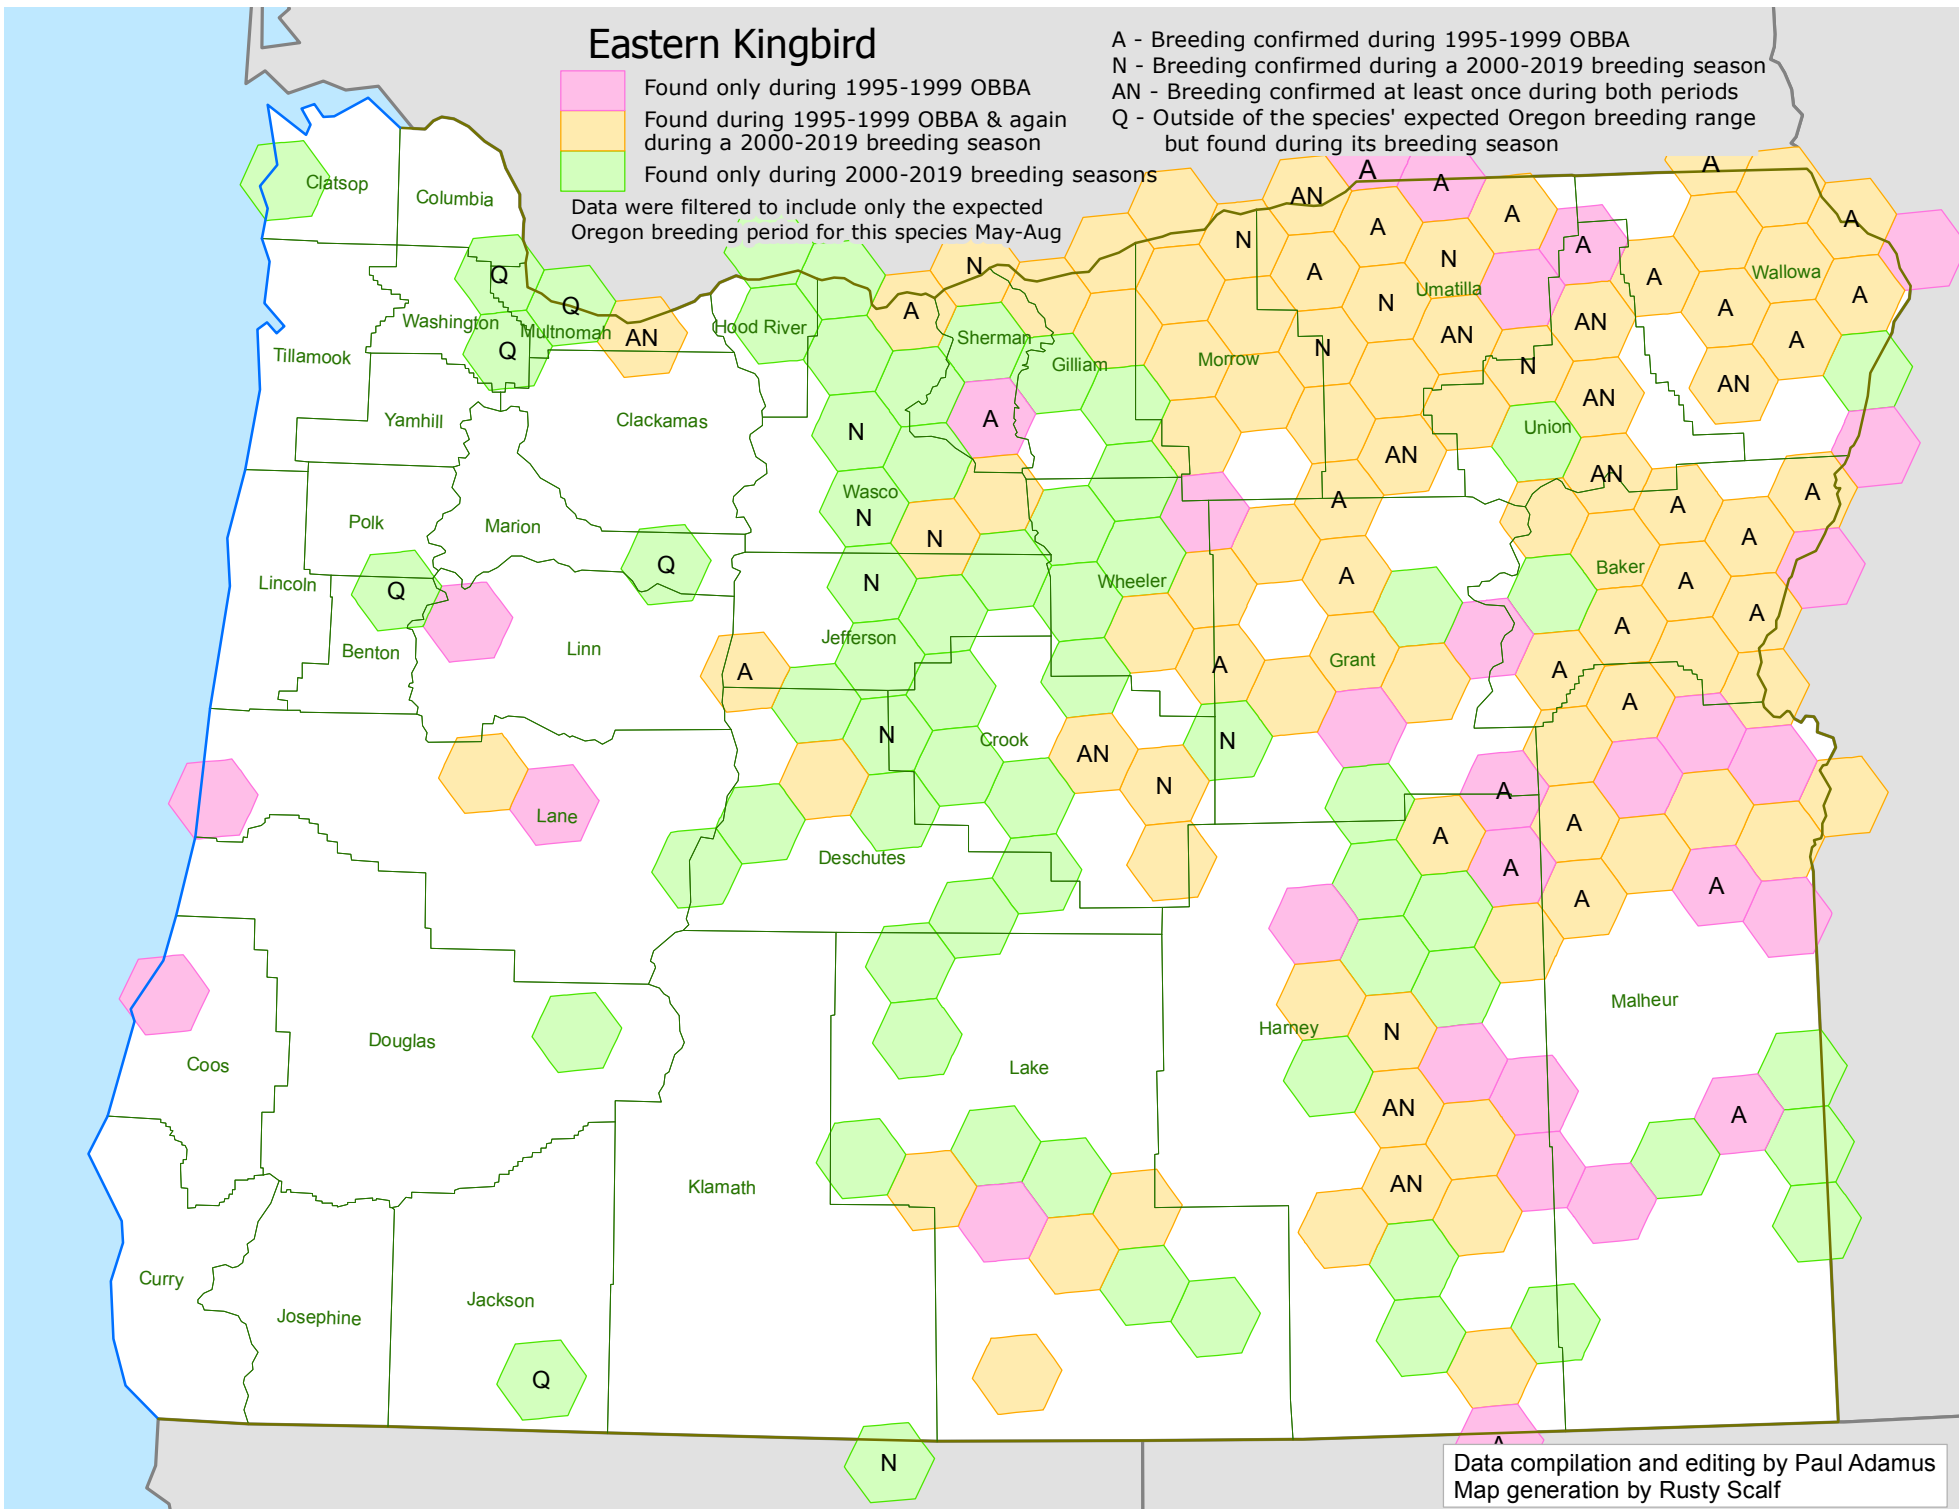

Eastern Kingbird

- Found only during 1995-1999 OBBA
- Found during 1995-1999 OBBA & again during a 2000-2019 breeding season
- Found only during 2000-2019 breeding seasons

- A - Breeding confirmed during 1995-1999 OBBA
- N - Breeding confirmed during a 2000-2019 breeding season
- AN - Breeding confirmed at least once during both periods
- Q - Outside of the species' expected Oregon breeding range but found during its breeding season

Data were filtered to include only the expected Oregon breeding period for this species May-Aug

Data compilation and editing by Paul Adamus
Map generation by Rusty Scalf