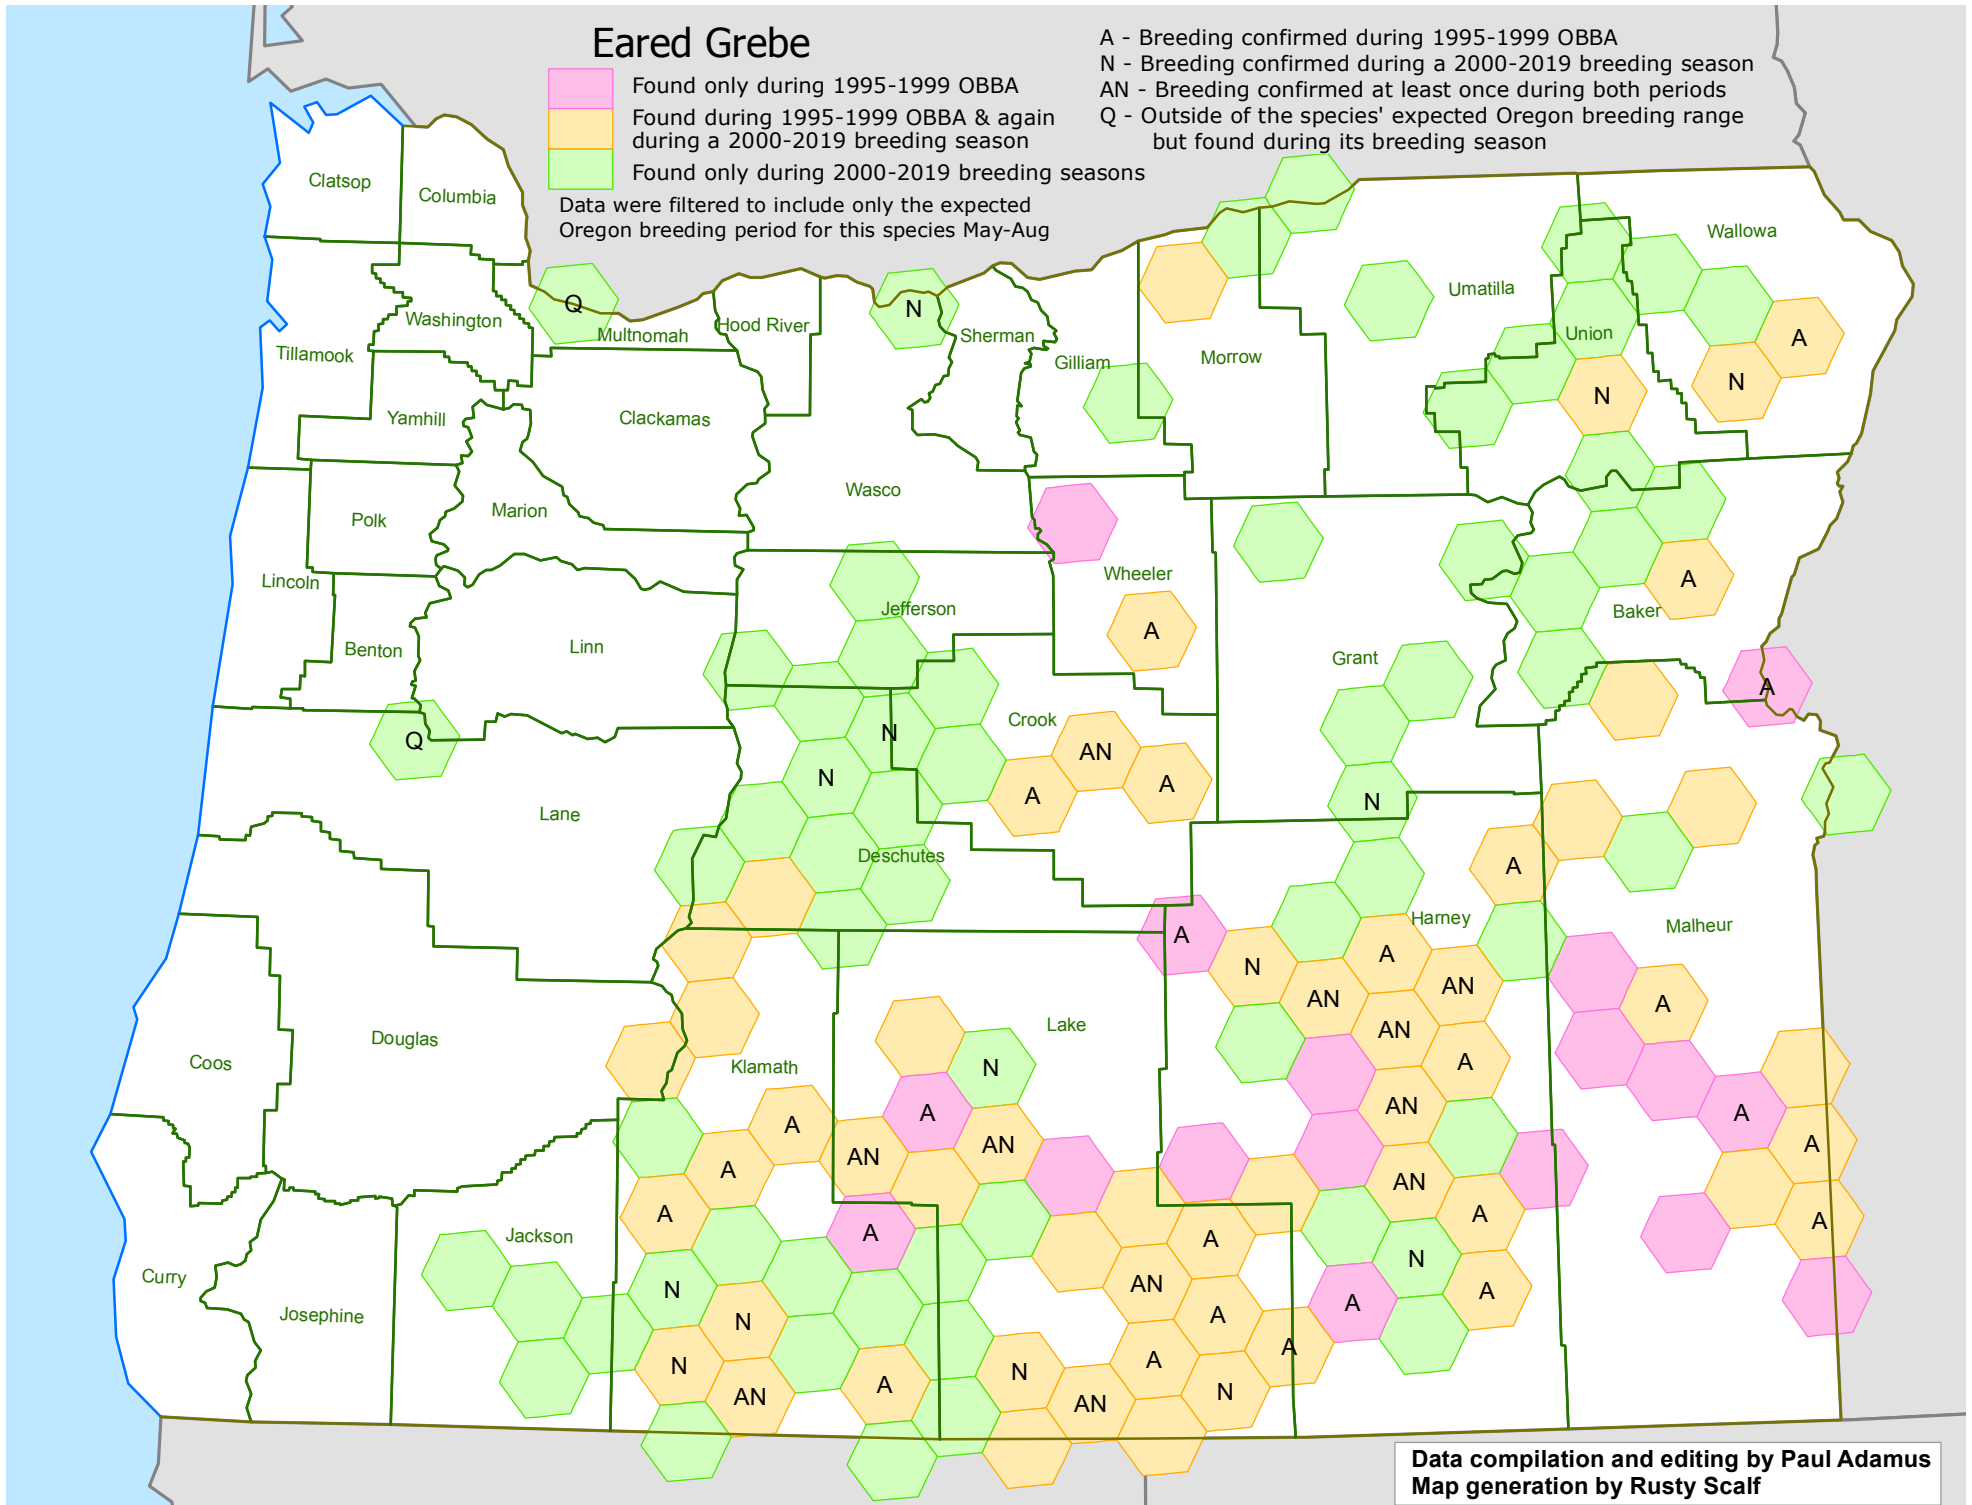

Eared Grebe

- Found only during 1995-1999 OBBA
- Found during 1995-1999 OBBA & again during a 2000-2019 breeding season
- Found only during 2000-2019 breeding seasons

Data were filtered to include only the expected Oregon breeding period for this species May-Aug

- A - Breeding confirmed during 1995-1999 OBBA
- N - Breeding confirmed during a 2000-2019 breeding season
- AN - Breeding confirmed at least once during both periods
- Q - Outside of the species' expected Oregon breeding range but found during its breeding season

Data compilation and editing by Paul Adamus
Map generation by Rusty Scaff