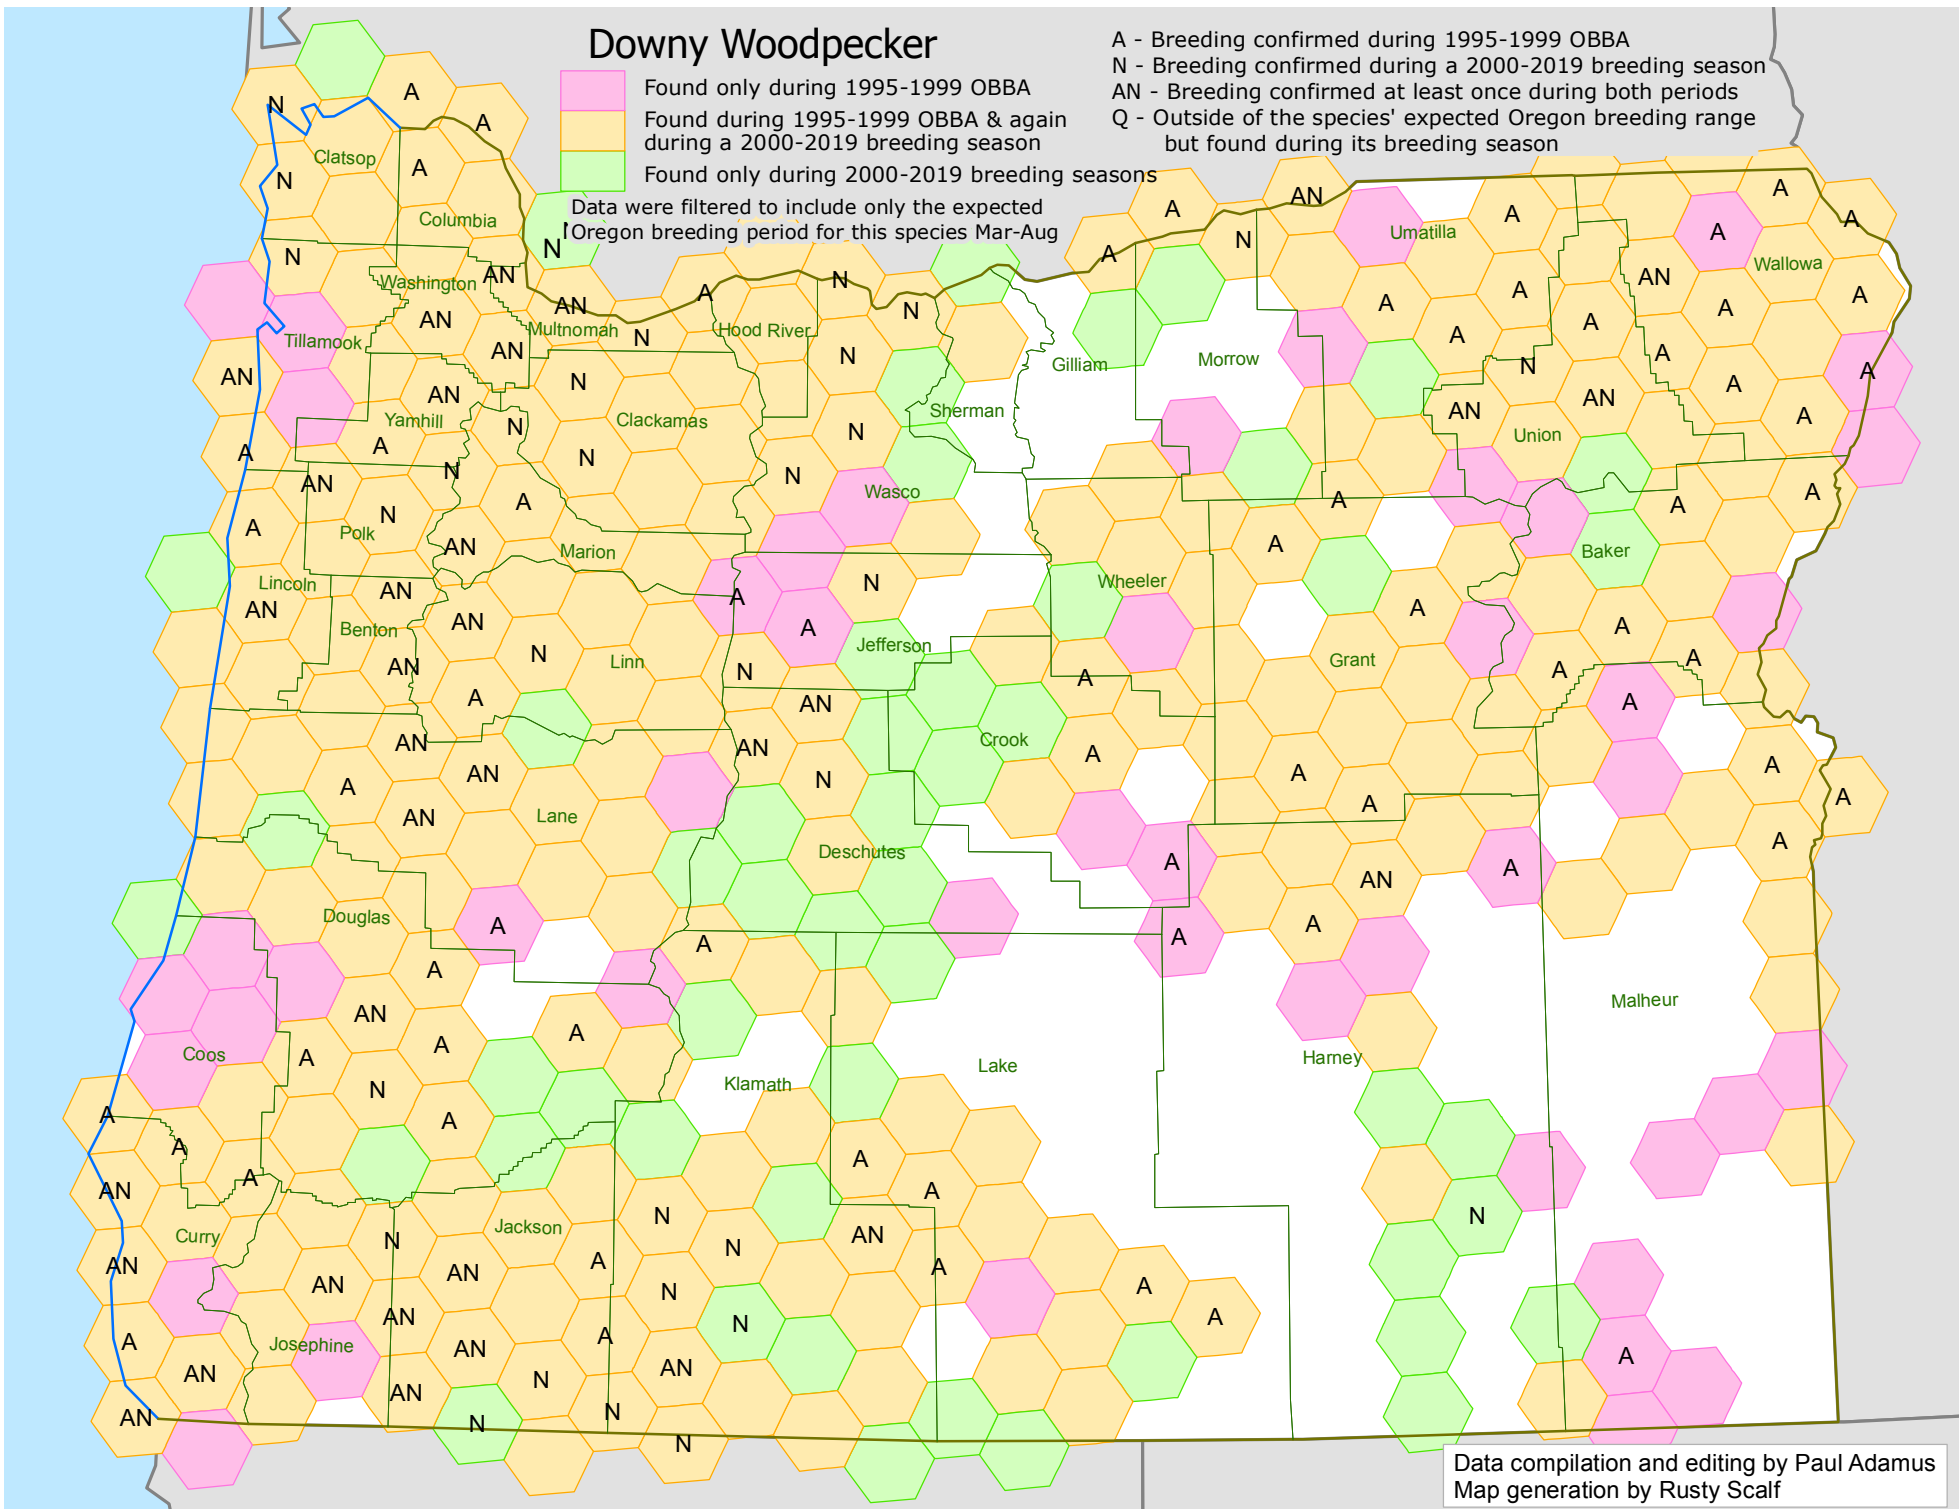

# Downy Woodpecker

- A - Breeding confirmed during 1995-1999 OBBA
- N - Breeding confirmed during a 2000-2019 breeding season
- AN - Breeding confirmed at least once during both periods
- Q - Outside of the species' expected Oregon breeding range but found during its breeding season

- Found only during 1995-1999 OBBA
- Found during 1995-1999 OBBA & again during a 2000-2019 breeding season
- Found only during 2000-2019 breeding seasons

Data were filtered to include only the expected Oregon breeding period for this species Mar-Aug

Data compilation and editing by Paul Adamus  
Map generation by Rusty Scalf