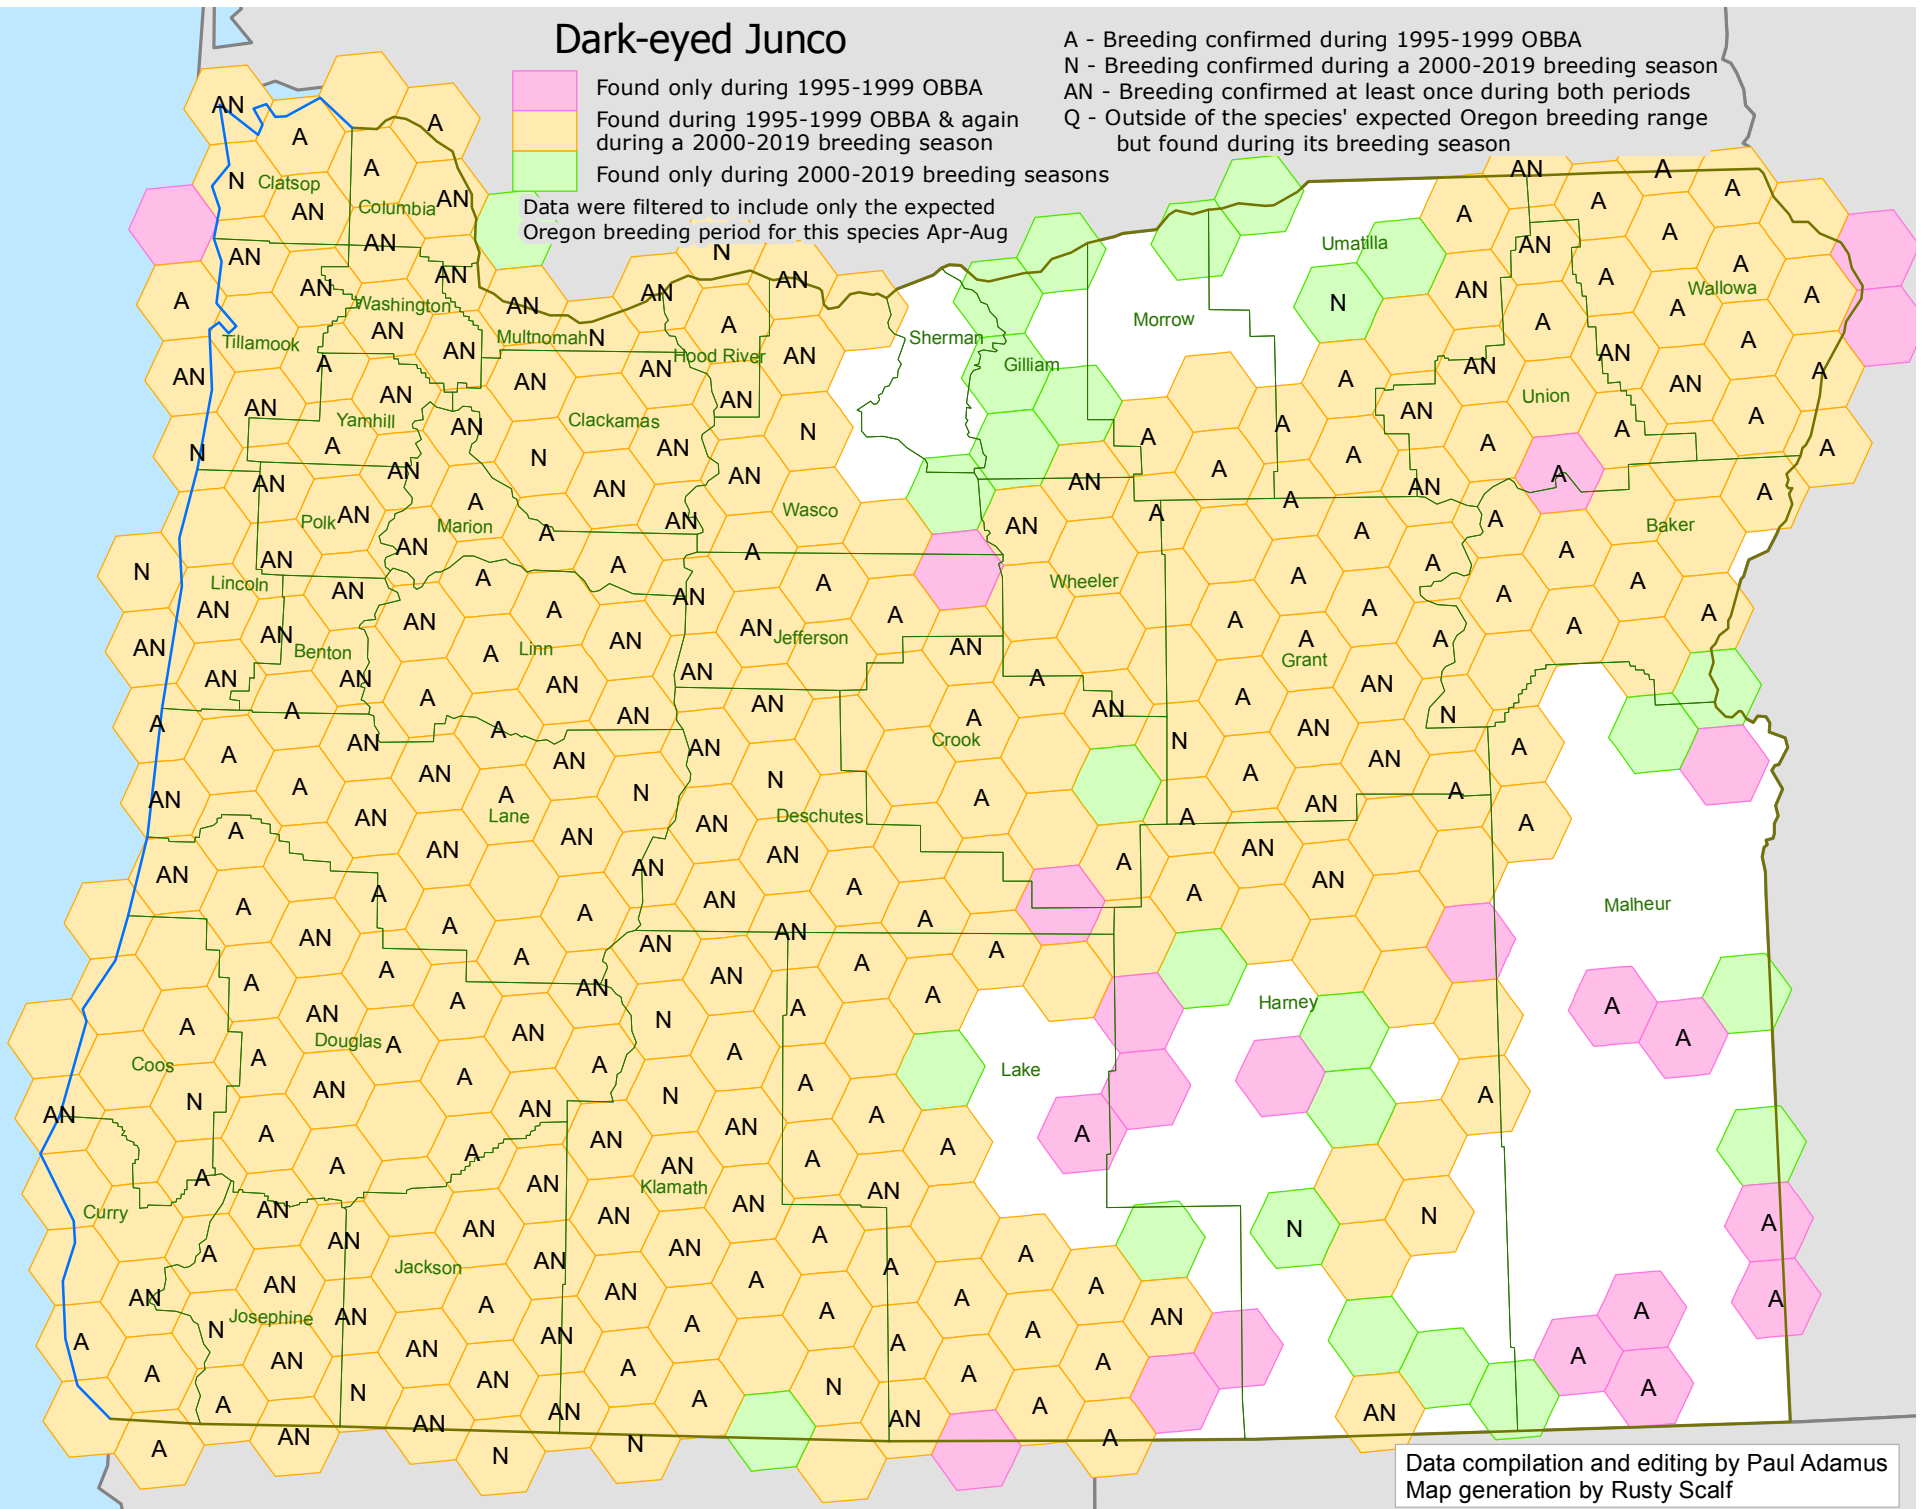

# Dark-eyed Junco

- A - Breeding confirmed during 1995-1999 OBBA
- N - Breeding confirmed during a 2000-2019 breeding season
- AN - Breeding confirmed at least once during both periods
- Q - Outside of the species' expected Oregon breeding range but found during its breeding season

- Found only during 1995-1999 OBBA
  - Found during 1995-1999 OBBA & again during a 2000-2019 breeding season
  - Found only during 2000-2019 breeding seasons
- Data were filtered to include only the expected Oregon breeding period for this species Apr-Aug

Data compilation and editing by Paul Adamus  
Map generation by Rusty Scalf