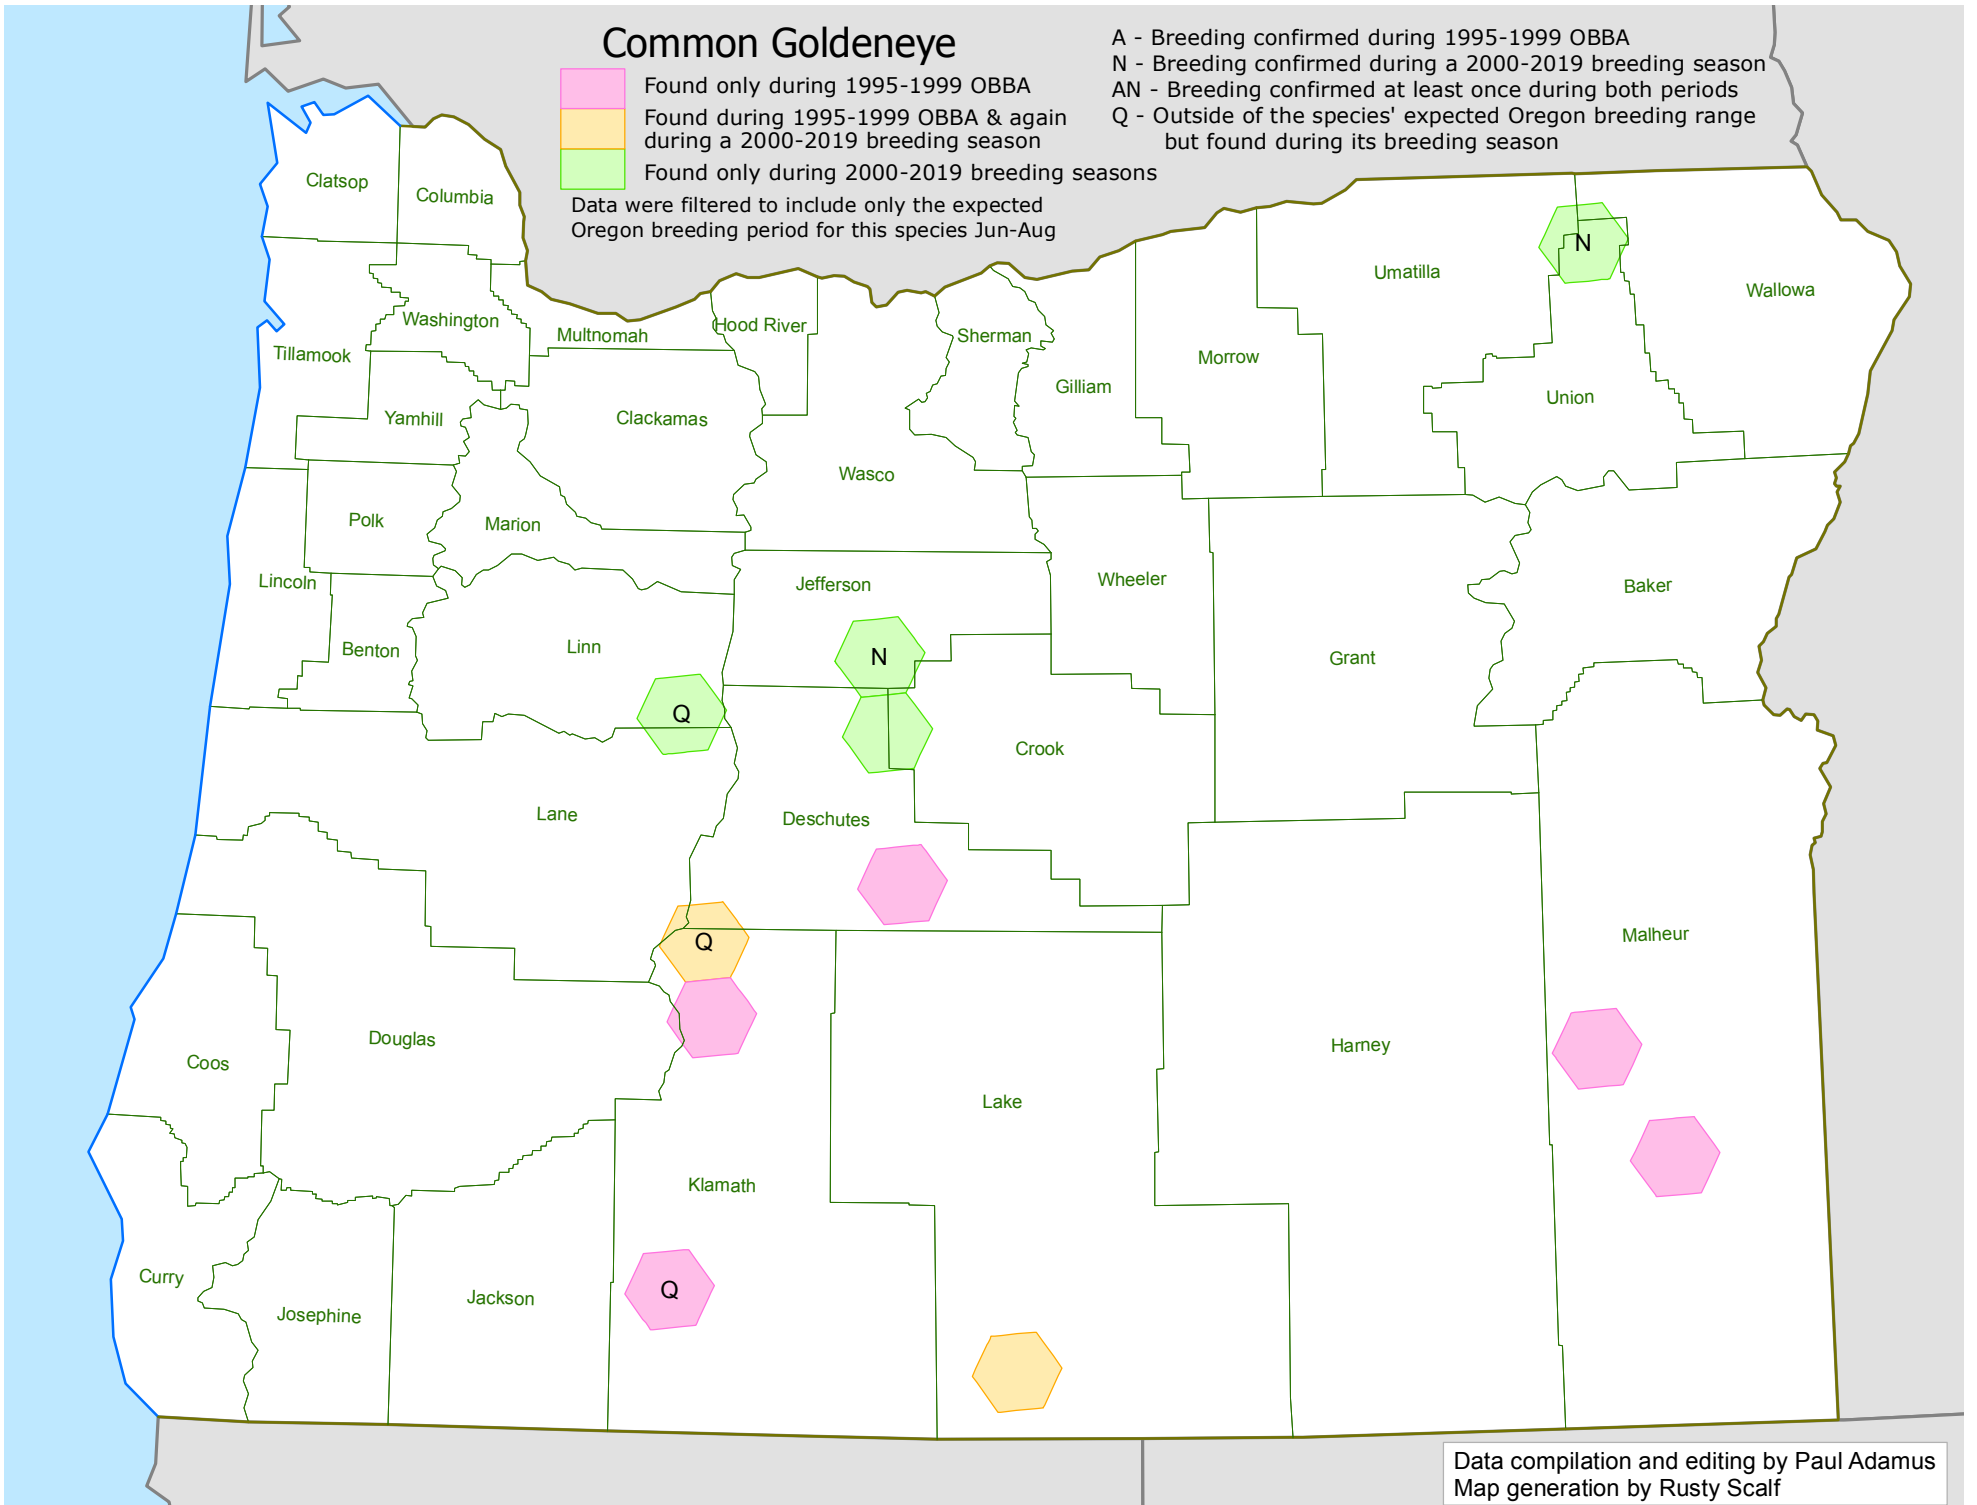

# Common Goldeneye

- Found only during 1995-1999 OBBA
- Found during 1995-1999 OBBA & again during a 2000-2019 breeding season
- Found only during 2000-2019 breeding seasons

Data were filtered to include only the expected Oregon breeding period for this species Jun-Aug

- A - Breeding confirmed during 1995-1999 OBBA
- N - Breeding confirmed during a 2000-2019 breeding season
- AN - Breeding confirmed at least once during both periods
- Q - Outside of the species' expected Oregon breeding range but found during its breeding season

Data compilation and editing by Paul Adamus  
Map generation by Rusty Scalf