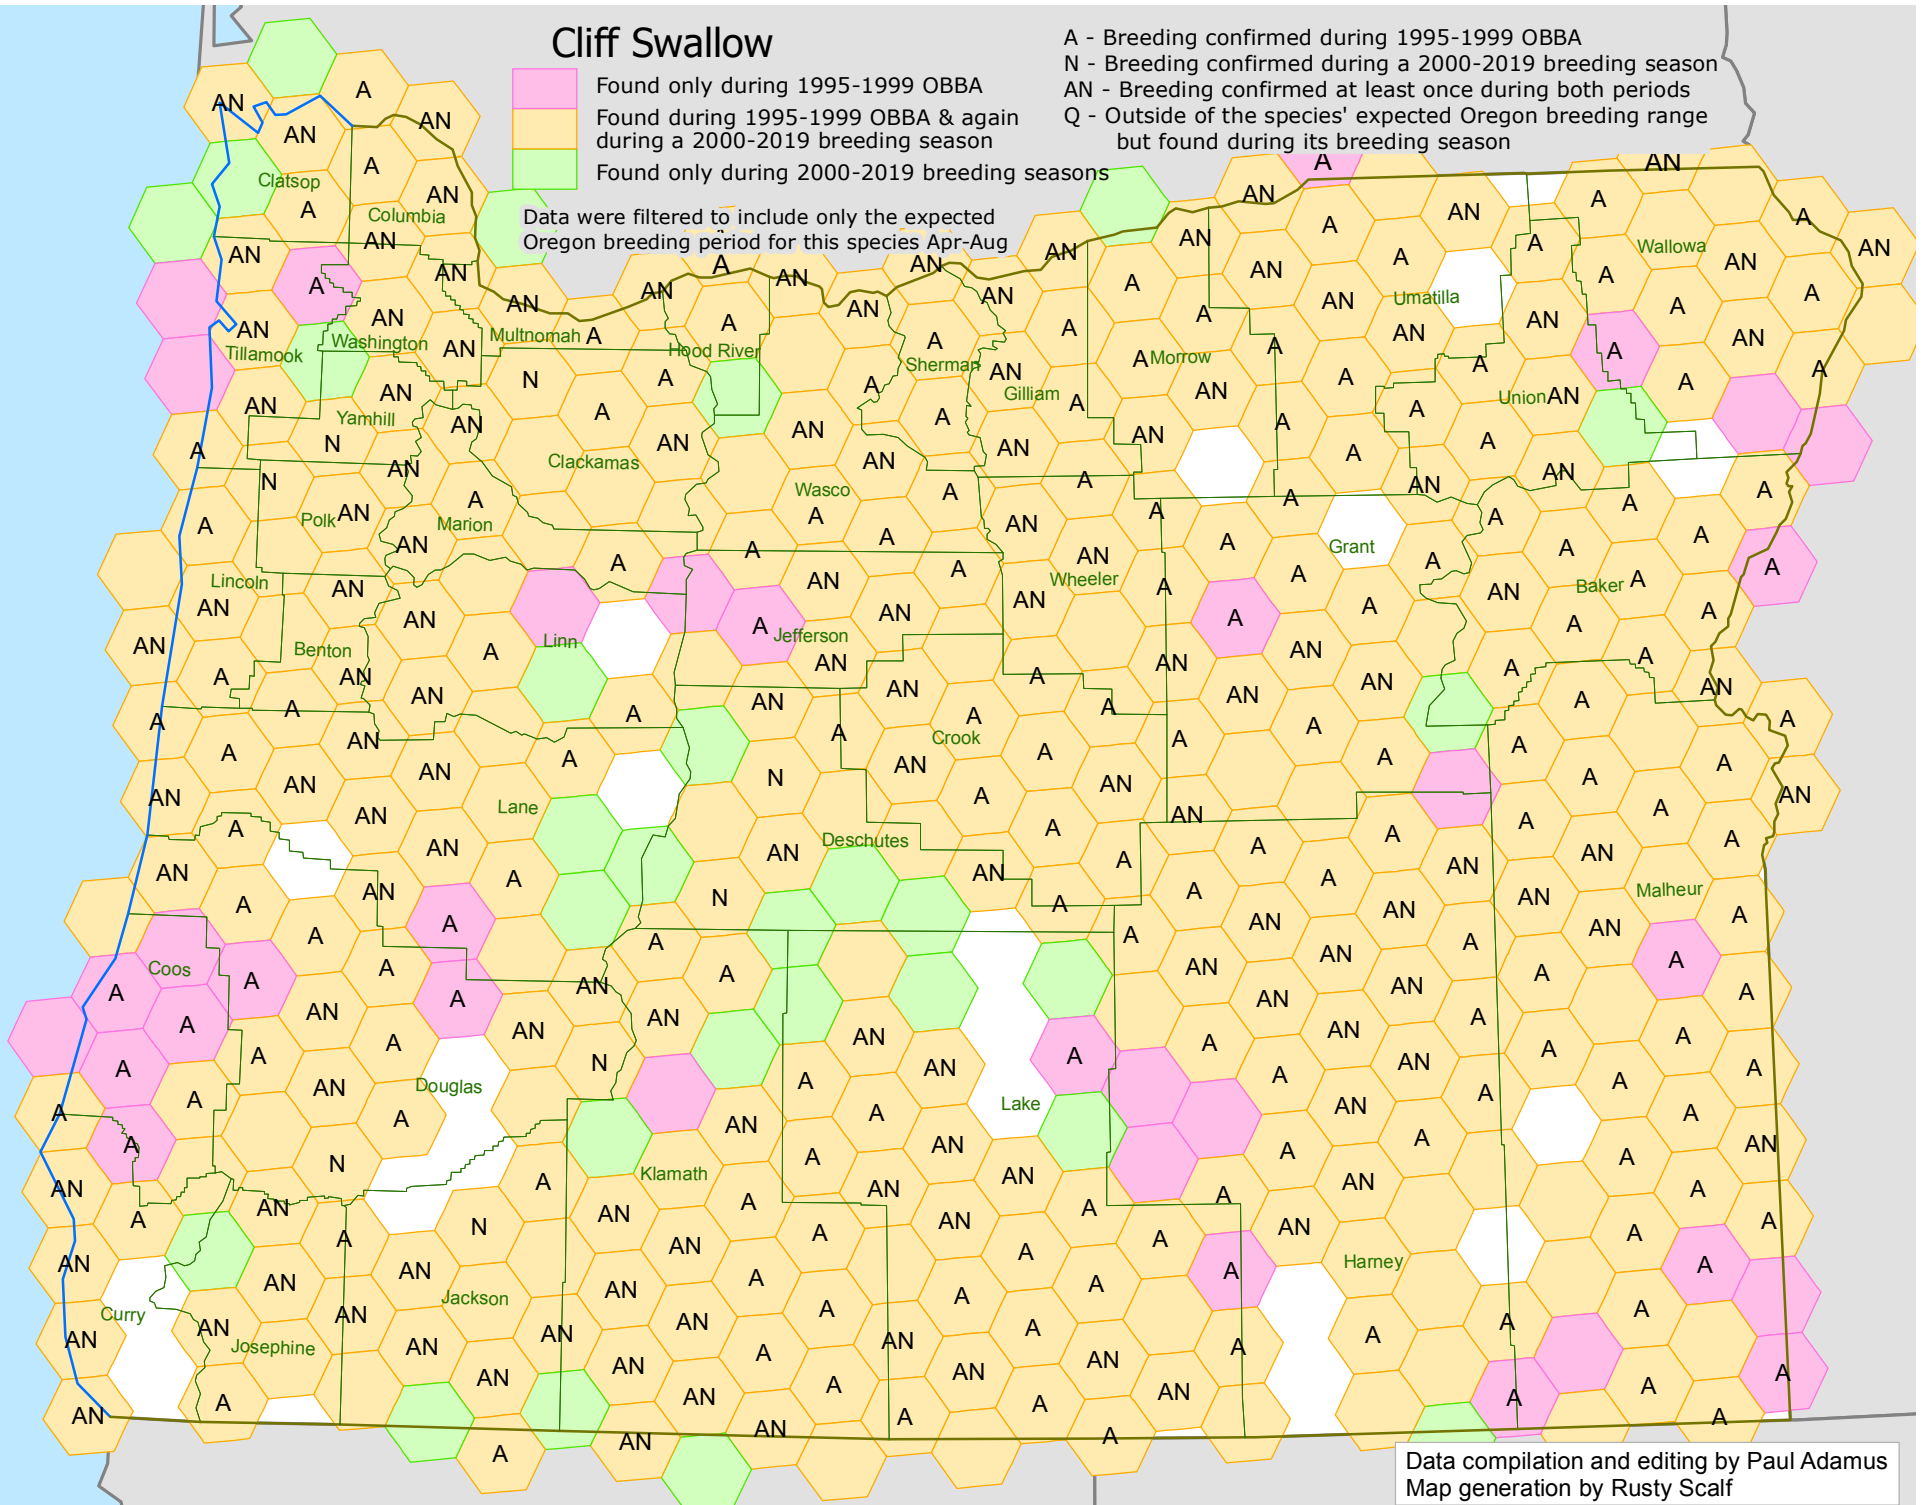

# Cliff Swallow

- A - Breeding confirmed during 1995-1999 OBBA
- N - Breeding confirmed during a 2000-2019 breeding season
- AN - Breeding confirmed at least once during both periods
- Q - Outside of the species' expected Oregon breeding range but found during its breeding season

- Found only during 1995-1999 OBBA
- Found during 1995-1999 OBBA & again during a 2000-2019 breeding season
- Found only during 2000-2019 breeding seasons

Data were filtered to include only the expected Oregon breeding period for this species Apr-Aug

Data compilation and editing by Paul Adamus  
Map generation by Rusty Scalf