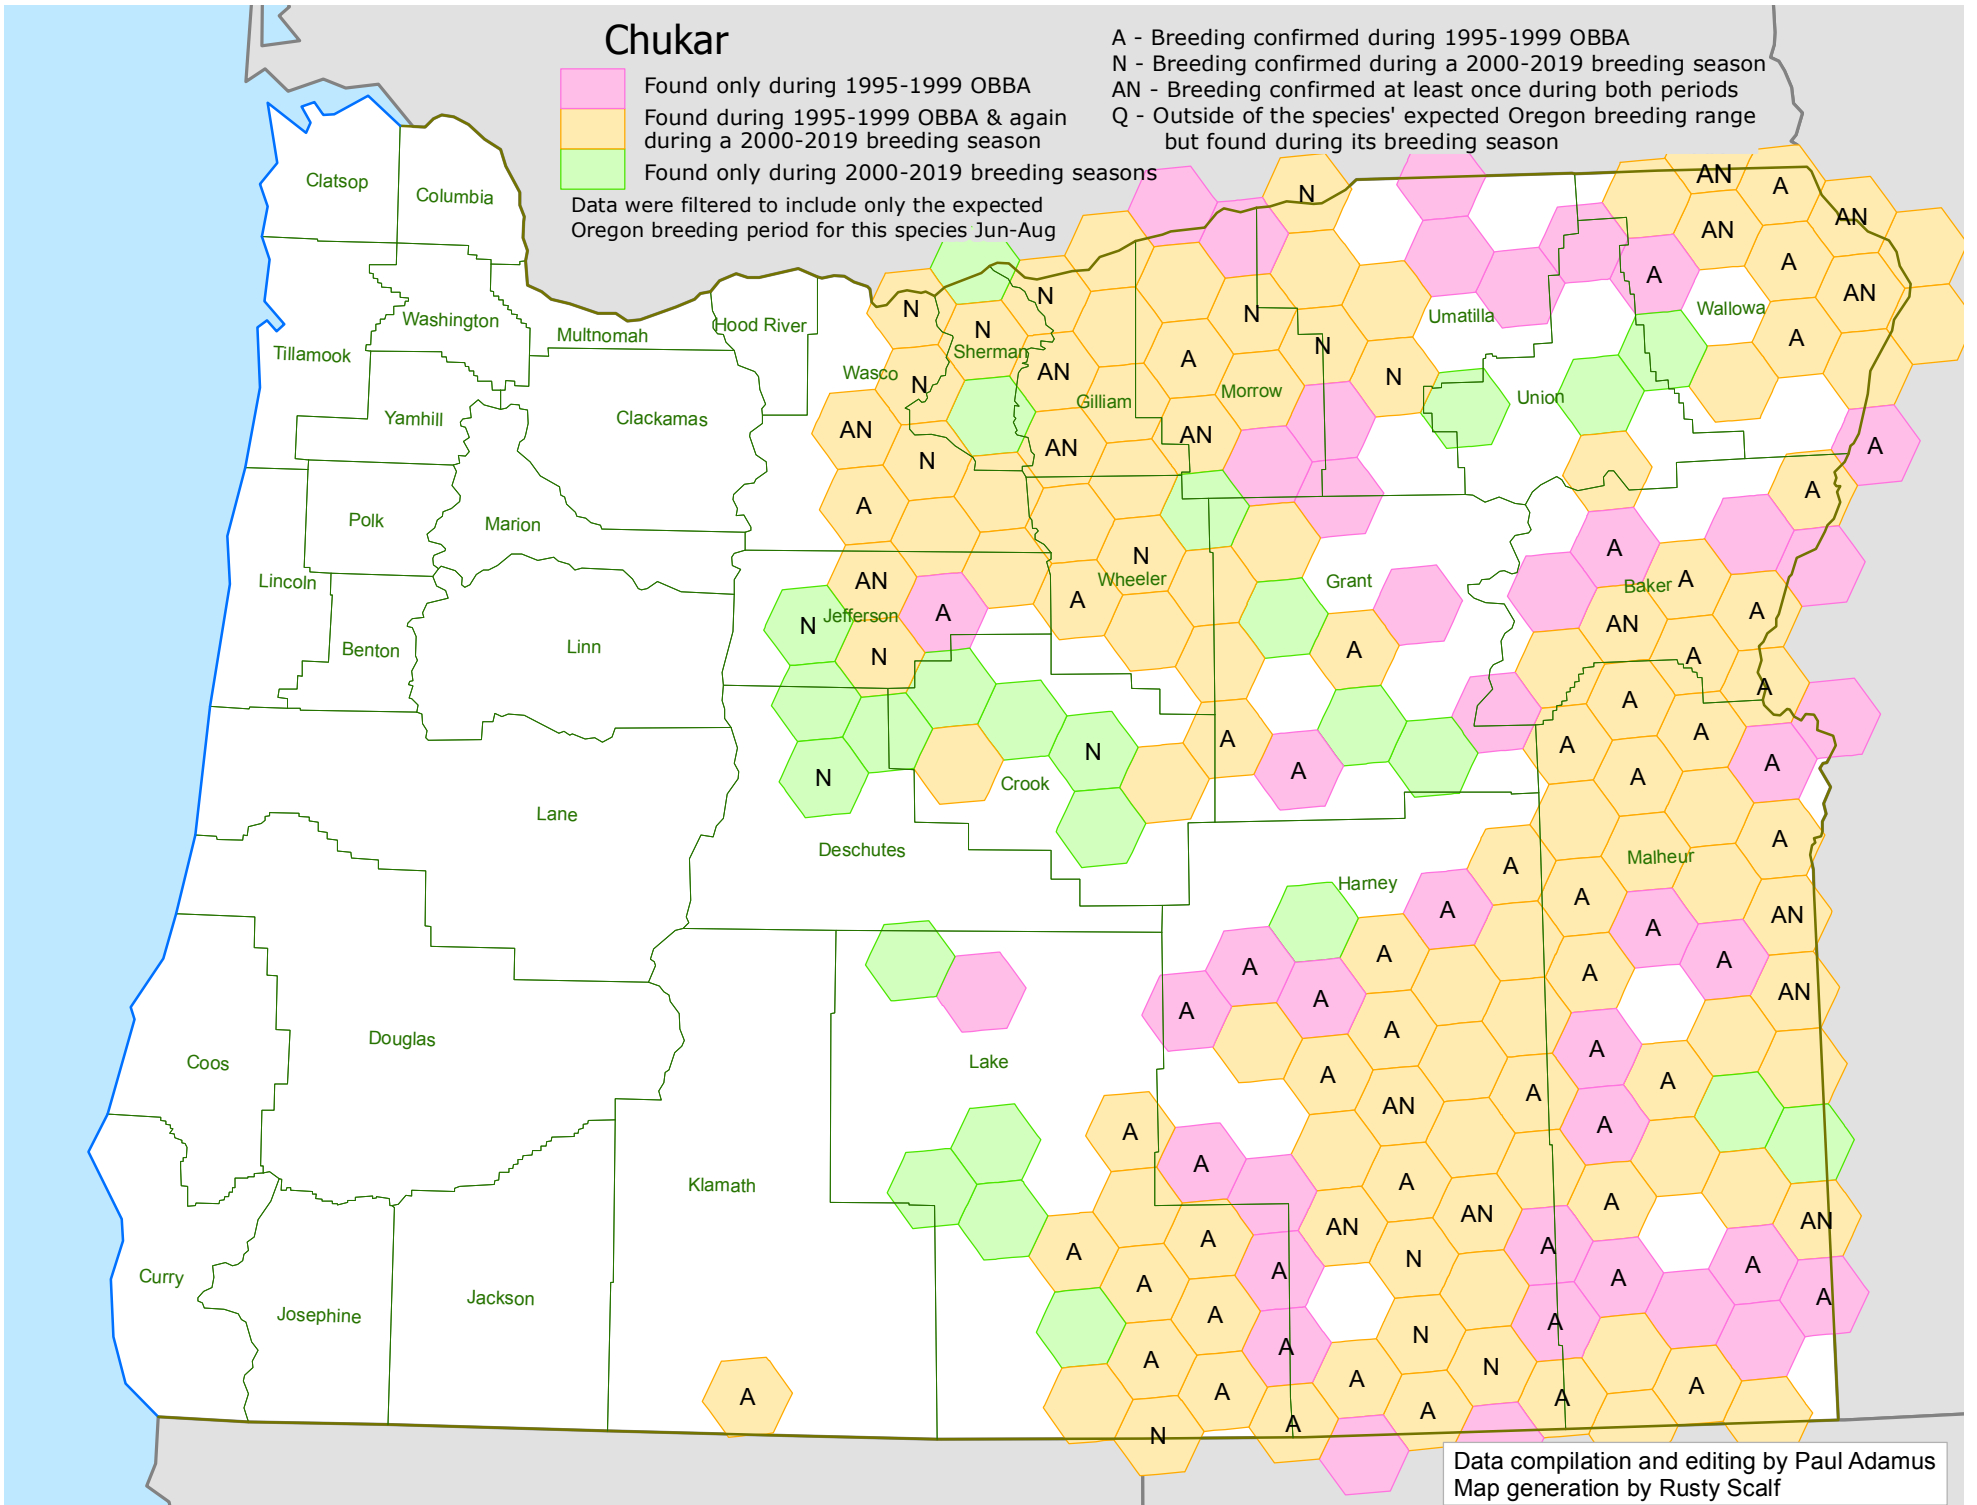

Chukar

- Found only during 1995-1999 OBBA
- Found during 1995-1999 OBBA & again during a 2000-2019 breeding season
- Found only during 2000-2019 breeding seasons

Data were filtered to include only the expected Oregon breeding period for this species Jun-Aug

- A - Breeding confirmed during 1995-1999 OBBA
- N - Breeding confirmed during a 2000-2019 breeding season
- AN - Breeding confirmed at least once during both periods
- Q - Outside of the species' expected Oregon breeding range but found during its breeding season

Data compilation and editing by Paul Adamus
Map generation by Rusty Scalf