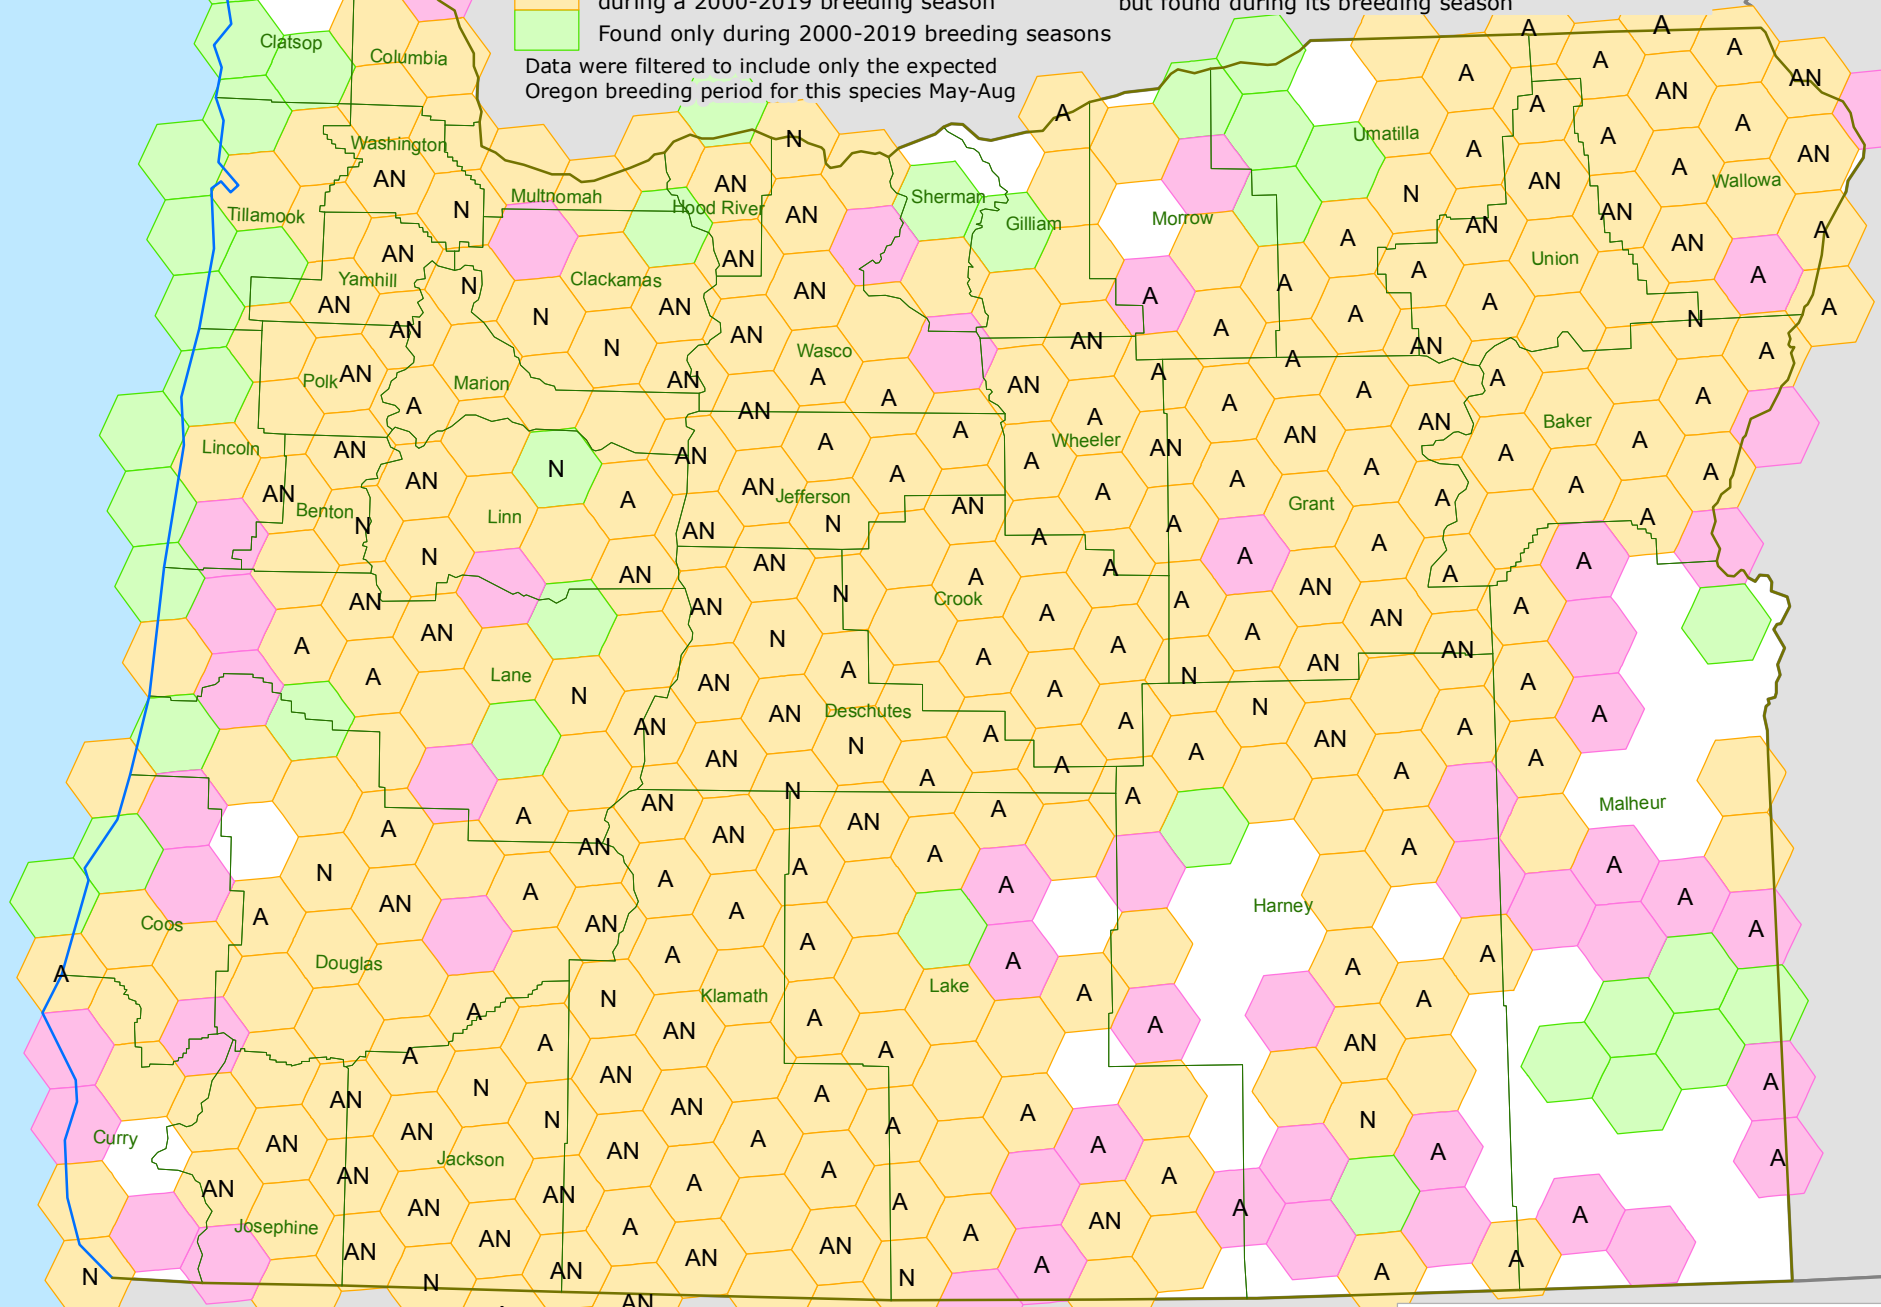

Chipping Sparrow

- A - Breeding confirmed during 1995-1999 OBBA
- N - Breeding confirmed during a 2000-2019 breeding season
- AN - Breeding confirmed at least once during both periods
- Q - Outside of the species' expected Oregon breeding range but found during its breeding season

- Found only during 1995-1999 OBBA
- Found during 1995-1999 OBBA & again during a 2000-2019 breeding season
- Found only during 2000-2019 breeding seasons

Data were filtered to include only the expected Oregon breeding period for this species May-Aug

Data compilation and editing by Paul Adamus
Map generation by Rusty Scalf