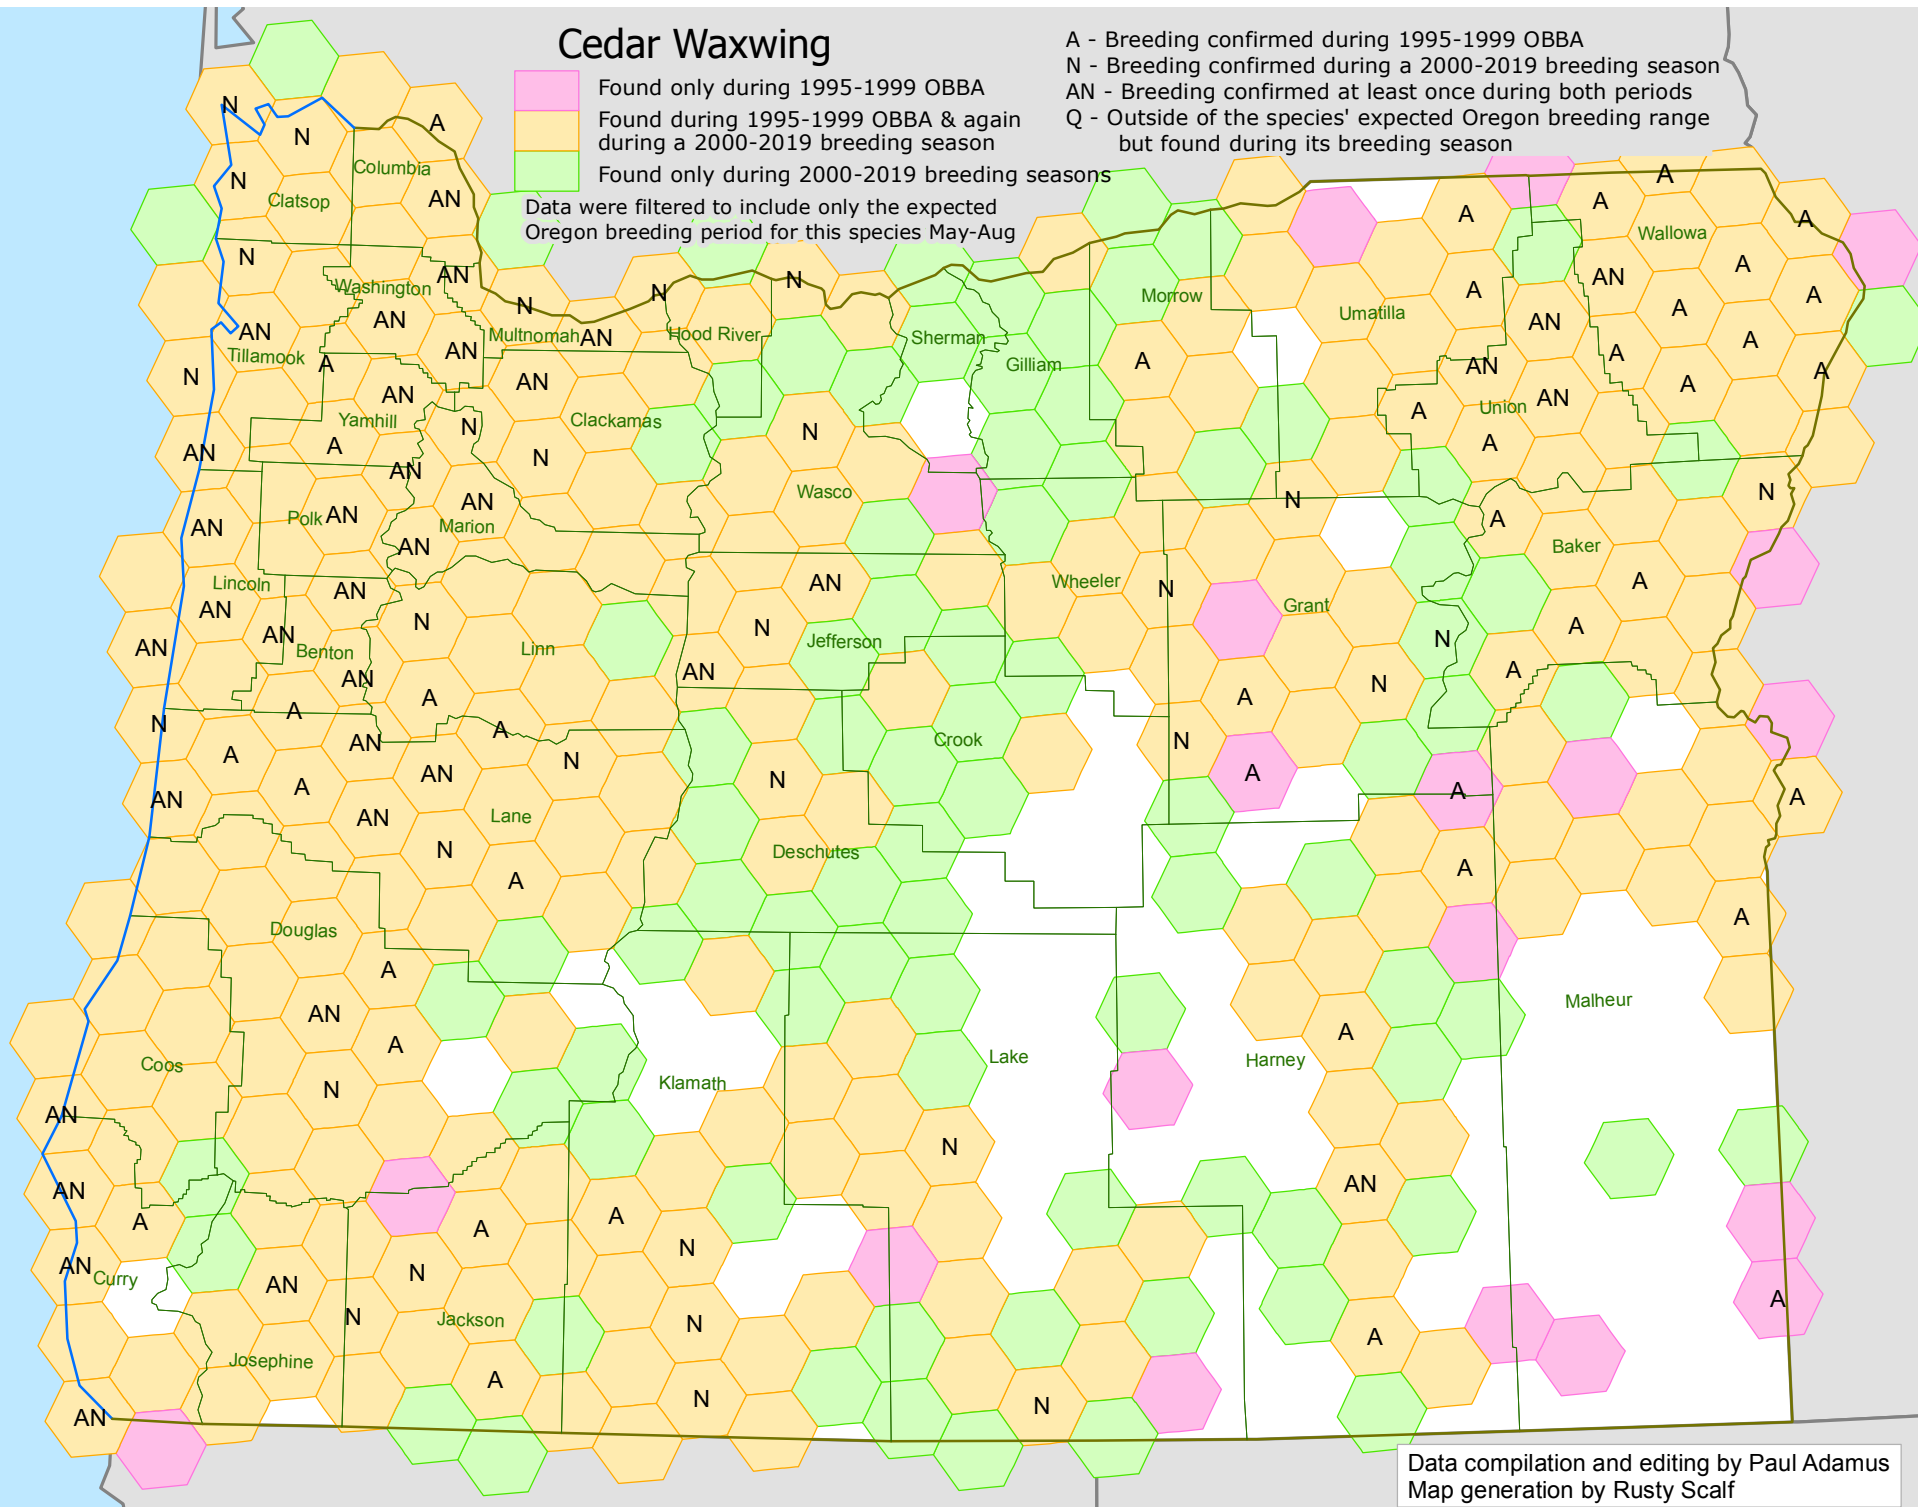

Cedar Waxwing

- A - Breeding confirmed during 1995-1999 OBBA
- N - Breeding confirmed during a 2000-2019 breeding season
- AN - Breeding confirmed at least once during both periods
- Q - Outside of the species' expected Oregon breeding range but found during its breeding season

- Found only during 1995-1999 OBBA
- Found during 1995-1999 OBBA & again during a 2000-2019 breeding season
- Found only during 2000-2019 breeding seasons

Data were filtered to include only the expected Oregon breeding period for this species May-Aug

Data compilation and editing by Paul Adamus
Map generation by Rusty Scalf