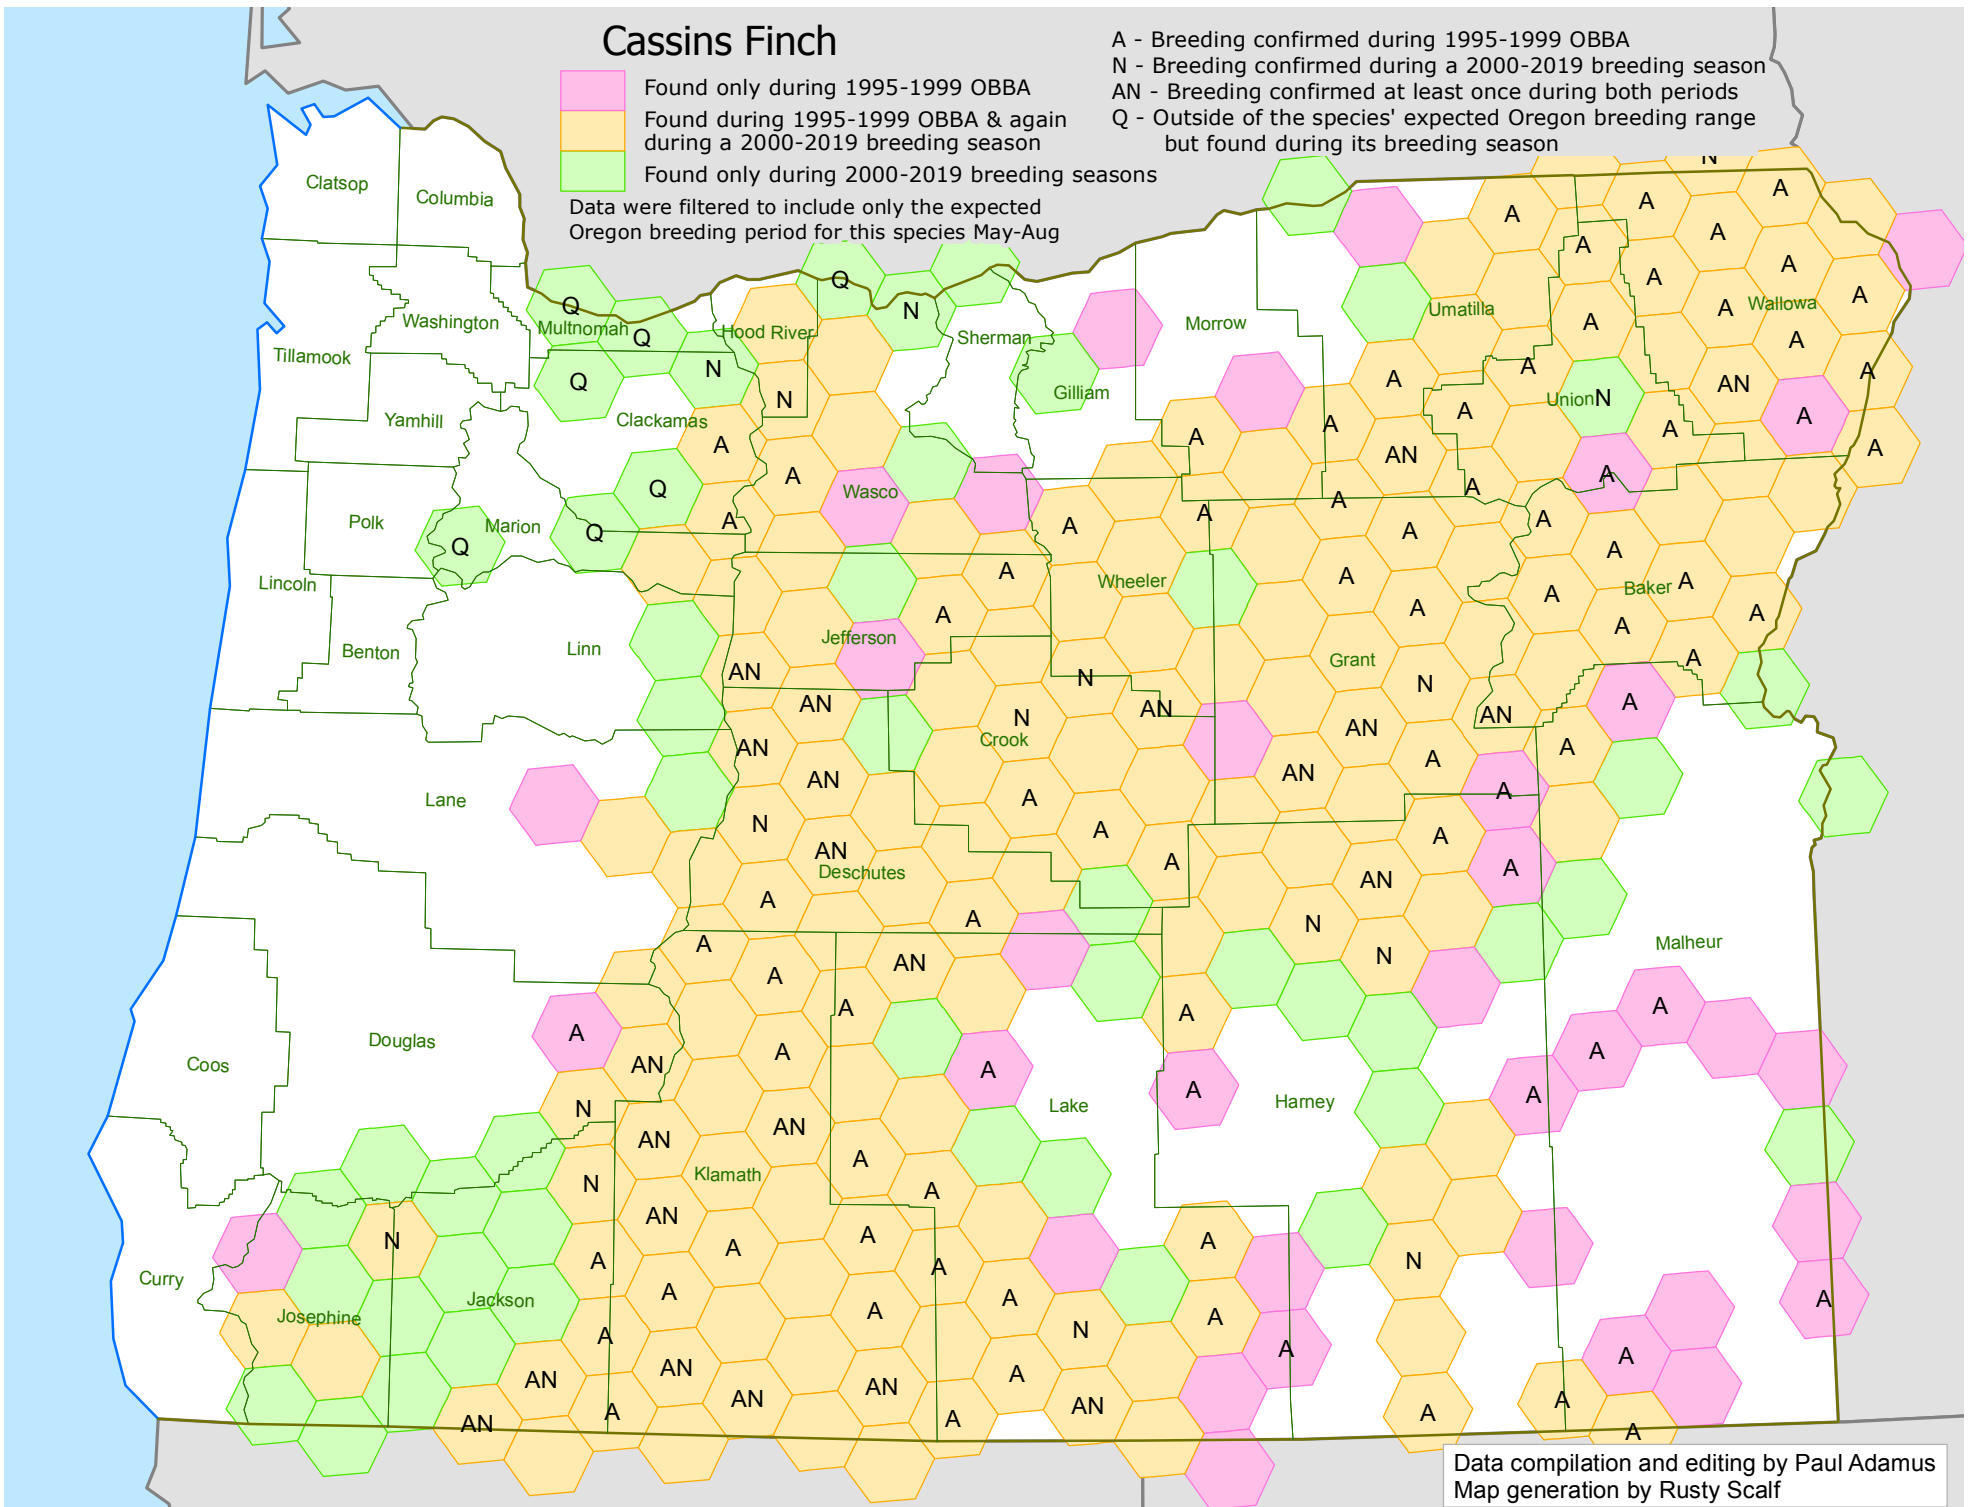

Cassins Finch

- Found only during 1995-1999 OBBA
- Found during 1995-1999 OBBA & again during a 2000-2019 breeding season
- Found only during 2000-2019 breeding seasons

Data were filtered to include only the expected Oregon breeding period for this species May-Aug

- A - Breeding confirmed during 1995-1999 OBBA
- N - Breeding confirmed during a 2000-2019 breeding season
- AN - Breeding confirmed at least once during both periods
- Q - Outside of the species' expected Oregon breeding range but found during its breeding season

Data compilation and editing by Paul Adamus
Map generation by Rusty Scalf