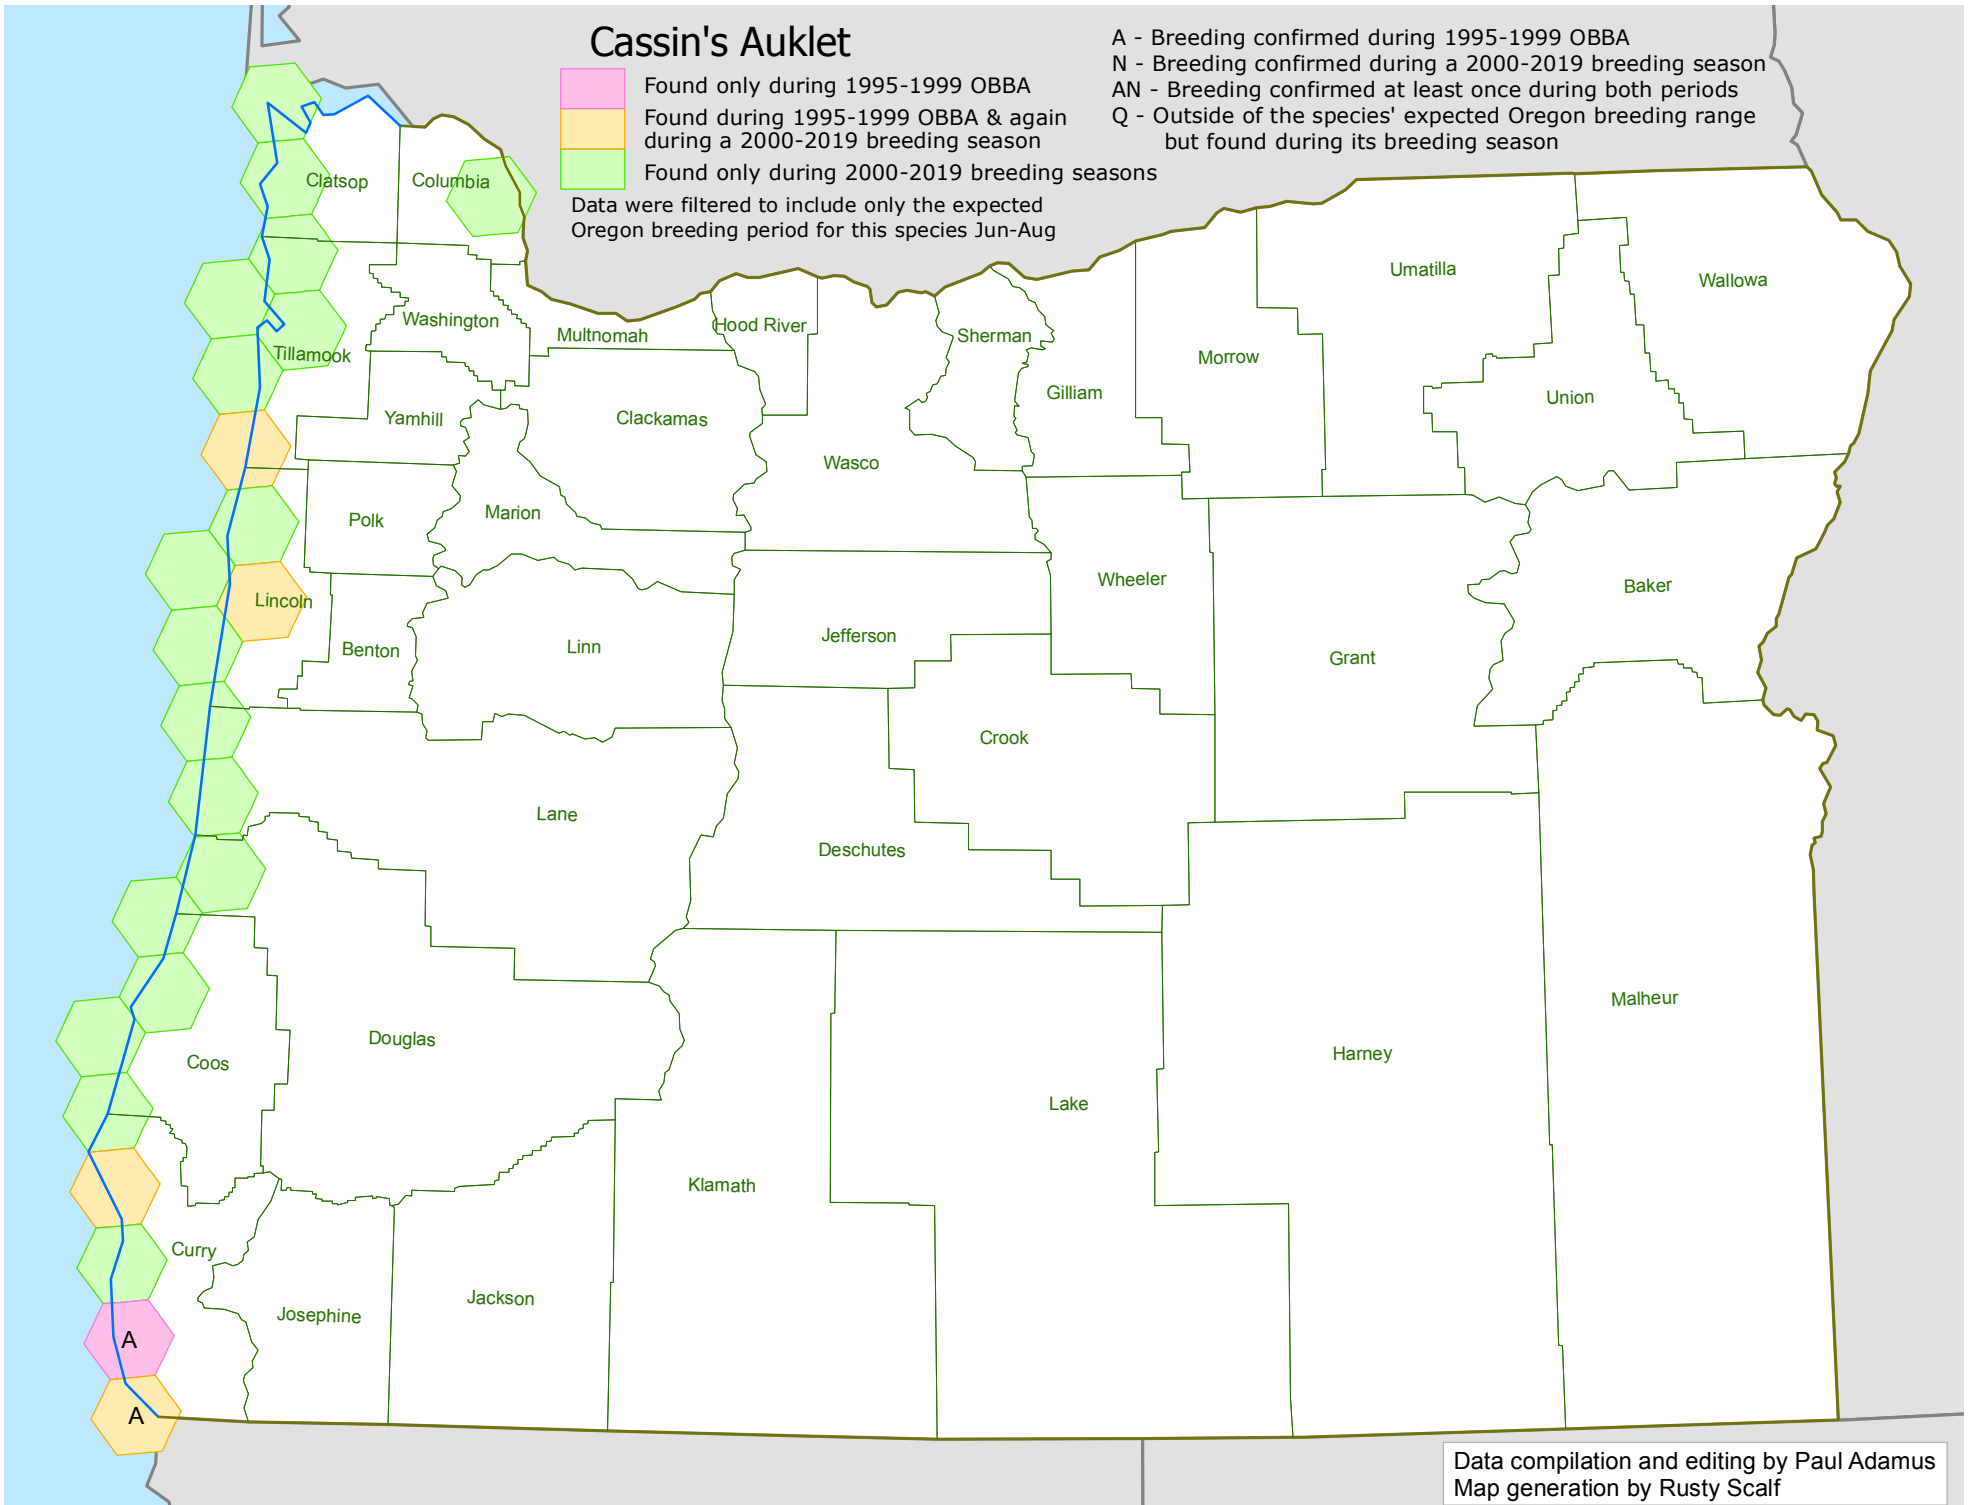

# Cassin's Auklet

- Found only during 1995-1999 OBBA
- Found during 1995-1999 OBBA & again during a 2000-2019 breeding season
- Found only during 2000-2019 breeding seasons

Data were filtered to include only the expected Oregon breeding period for this species Jun-Aug

- A - Breeding confirmed during 1995-1999 OBBA
- N - Breeding confirmed during a 2000-2019 breeding season
- AN - Breeding confirmed at least once during both periods
- Q - Outside of the species' expected Oregon breeding range but found during its breeding season

Data compilation and editing by Paul Adamus  
Map generation by Rusty Scalf