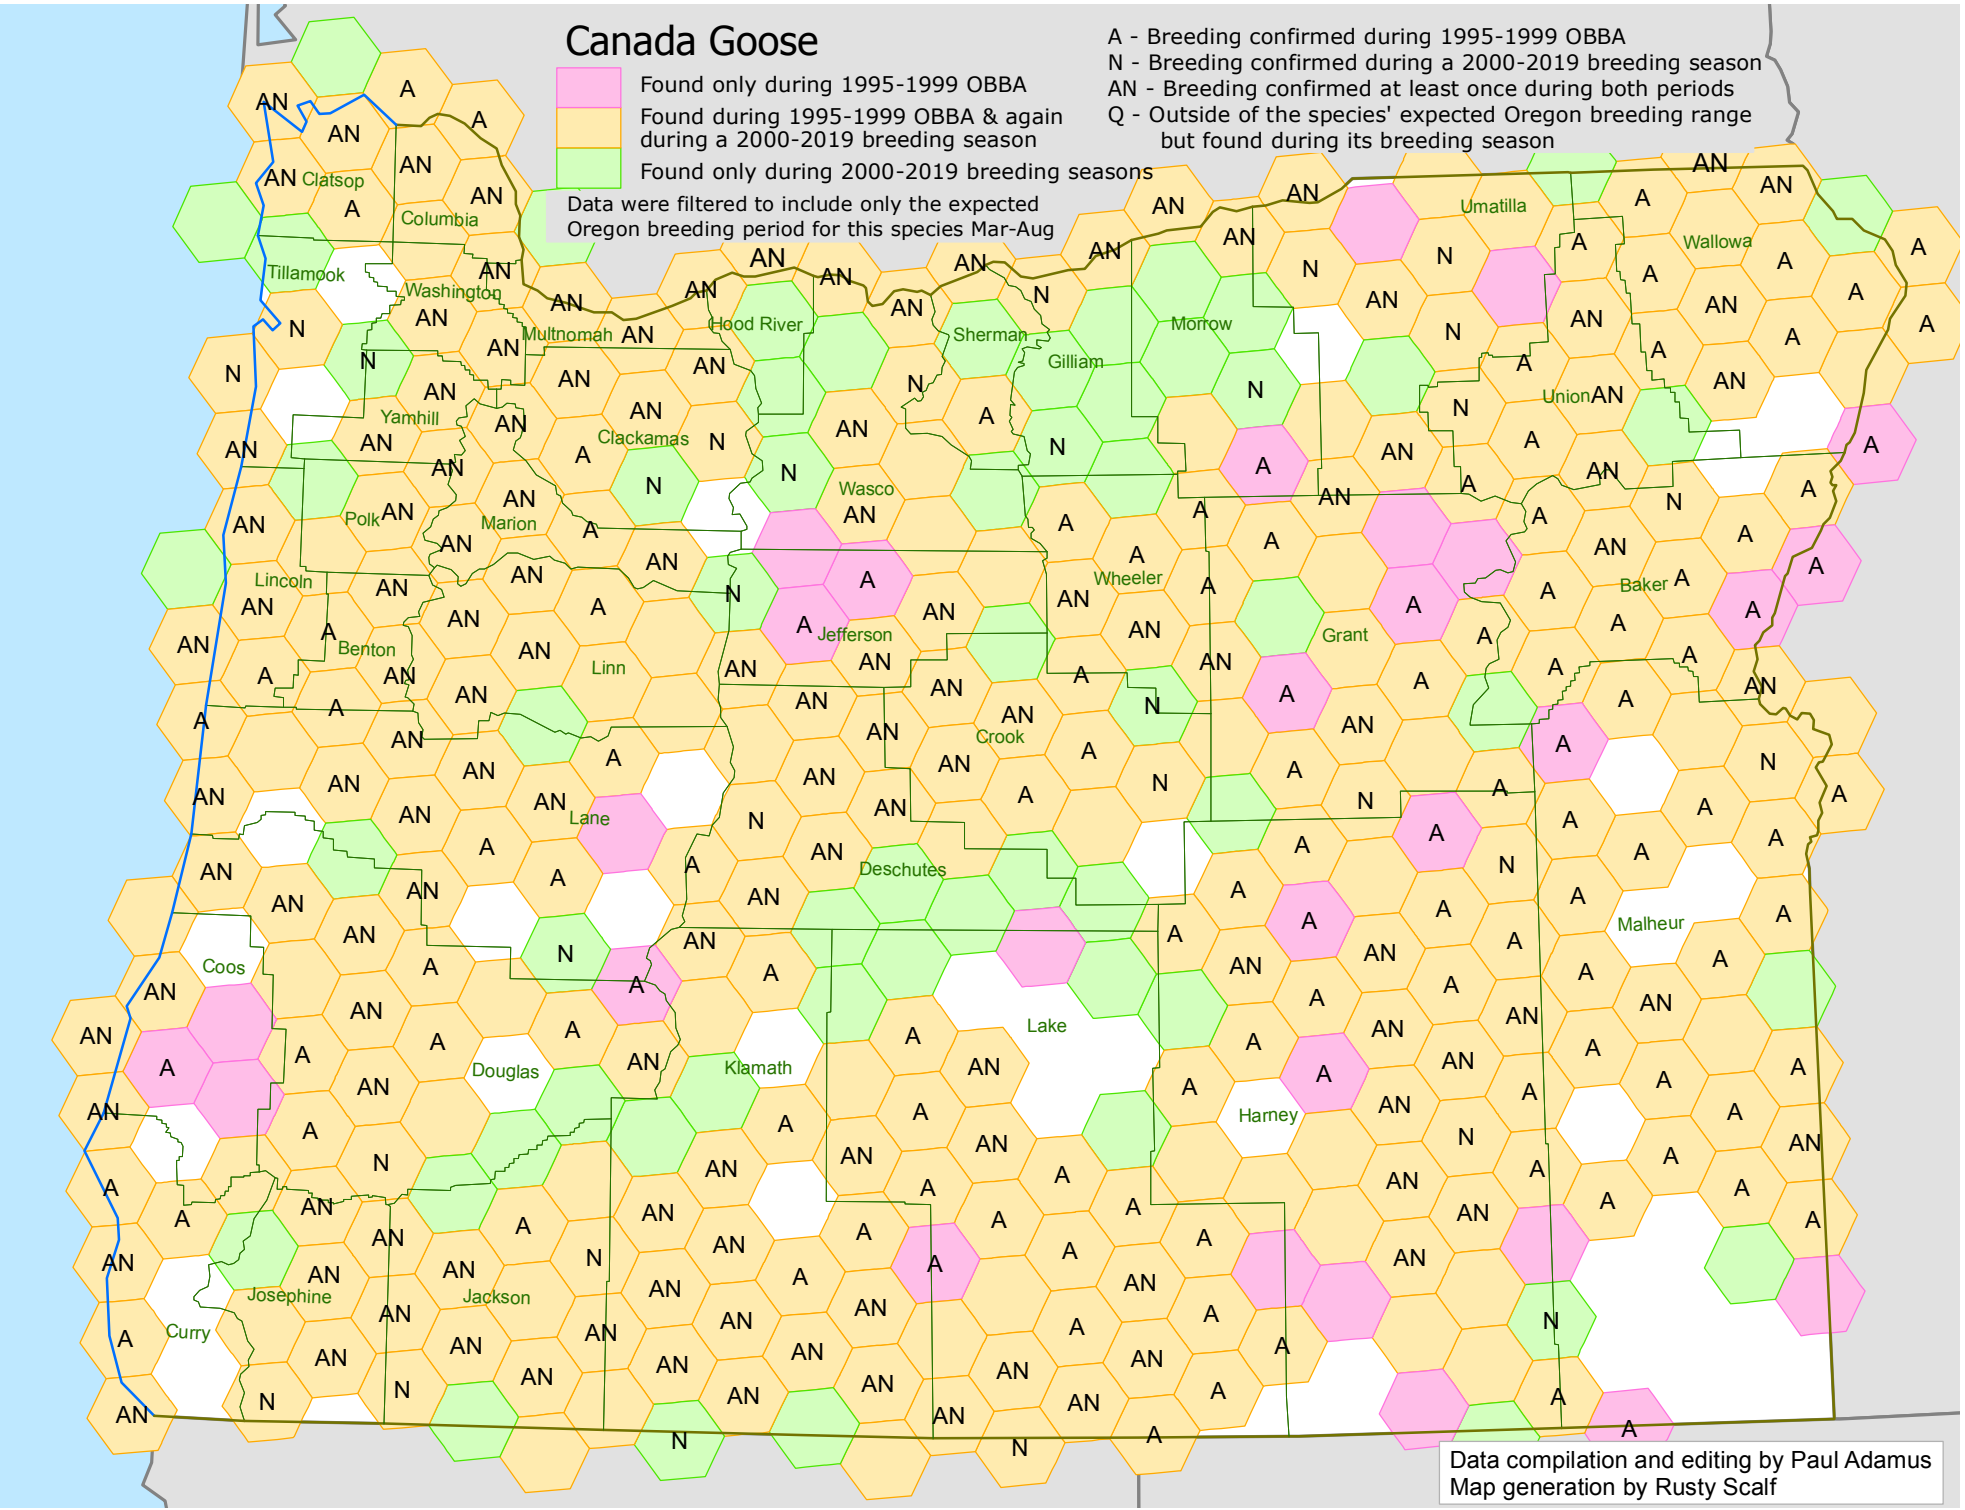

Canada Goose

- A - Breeding confirmed during 1995-1999 OBBA
- N - Breeding confirmed during a 2000-2019 breeding season
- AN - Breeding confirmed at least once during both periods
- Q - Outside of the species' expected Oregon breeding range but found during its breeding season

- Found only during 1995-1999 OBBA
- Found during 1995-1999 OBBA & again during a 2000-2019 breeding season
- Found only during 2000-2019 breeding seasons

Data were filtered to include only the expected Oregon breeding period for this species Mar-Aug

Data compilation and editing by Paul Adamus
Map generation by Rusty Scalf