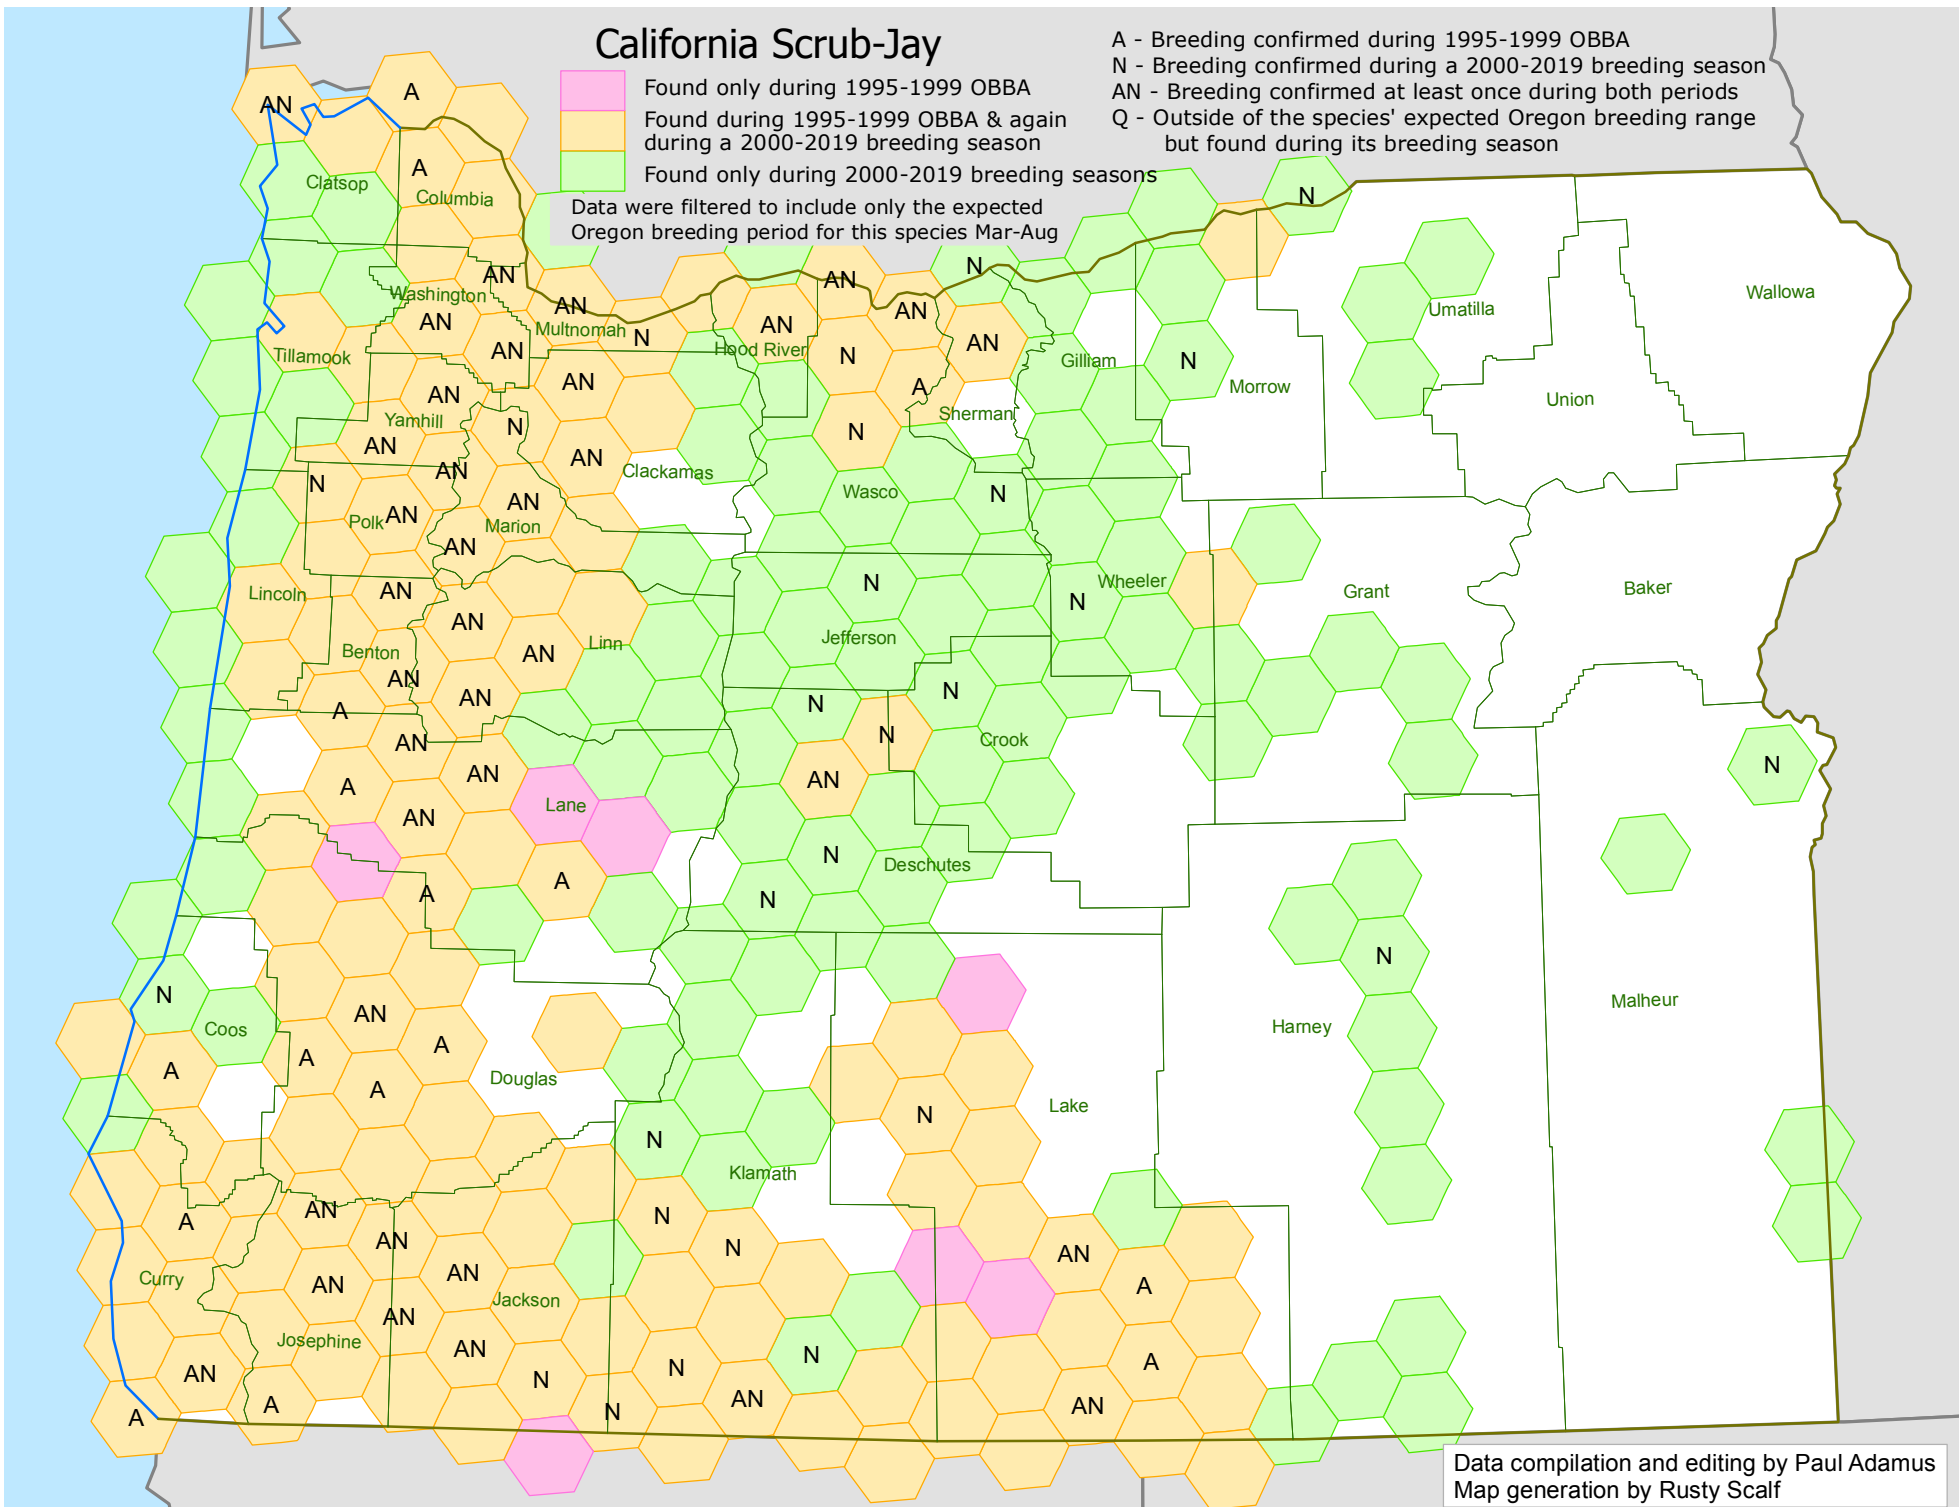

California Scrub-Jay

- A - Breeding confirmed during 1995-1999 OBBA
- N - Breeding confirmed during a 2000-2019 breeding season
- AN - Breeding confirmed at least once during both periods
- Q - Outside of the species' expected Oregon breeding range but found during its breeding season

- Found only during 1995-1999 OBBA
- Found during 1995-1999 OBBA & again during a 2000-2019 breeding season
- Found only during 2000-2019 breeding seasons

Data were filtered to include only the expected Oregon breeding period for this species Mar-Aug

Data compilation and editing by Paul Adamus
Map generation by Rusty Scalf