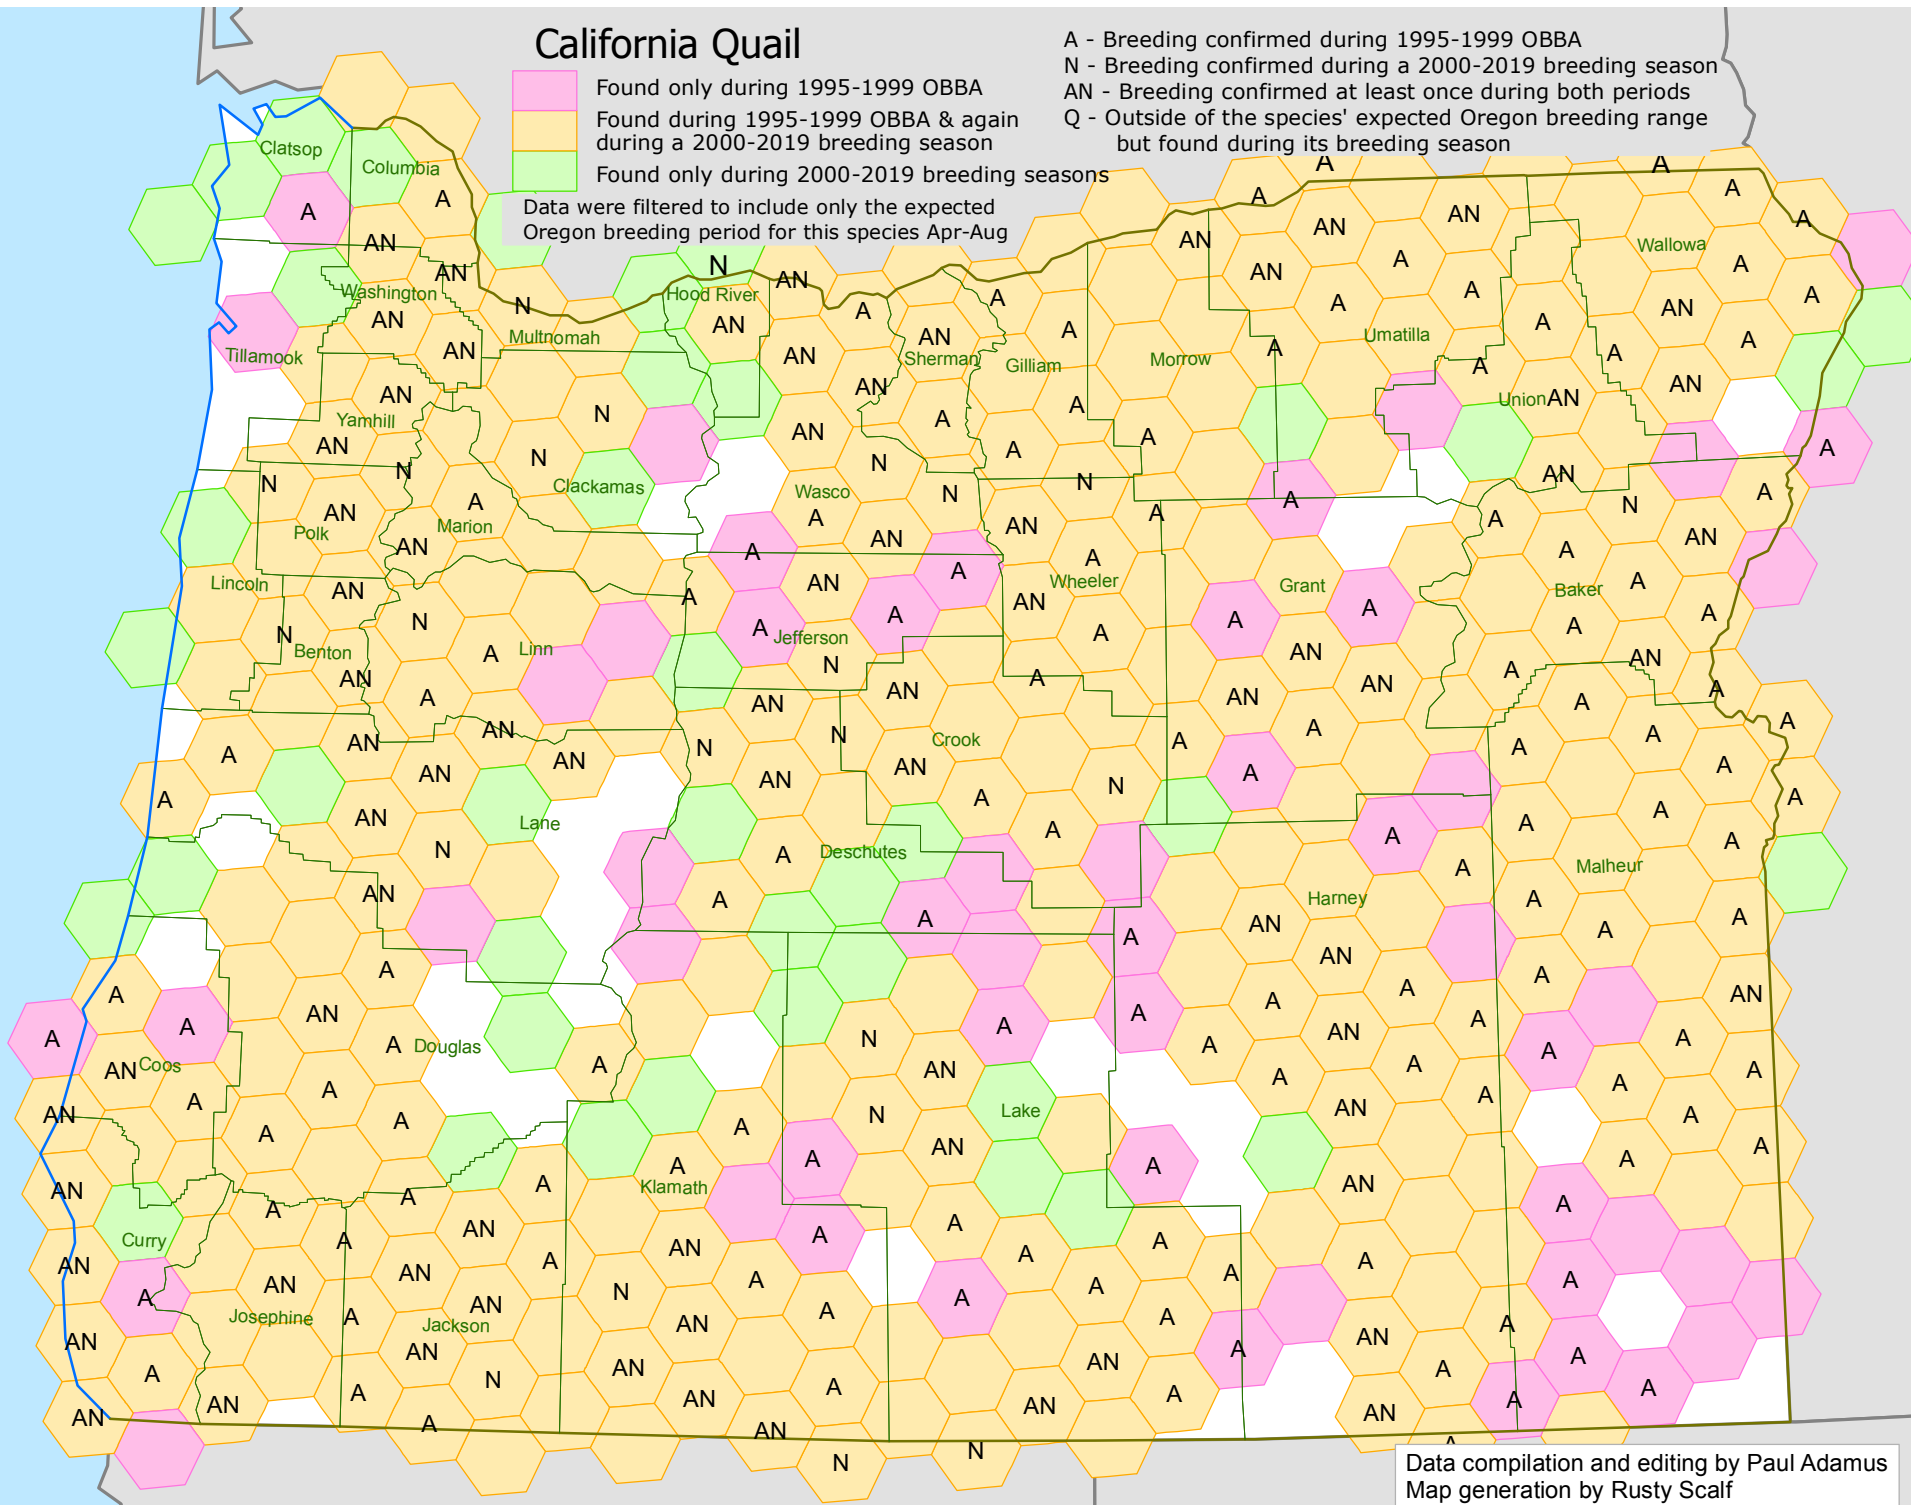

California Quail

A - Breeding confirmed during 1995-1999 OBBA
N - Breeding confirmed during a 2000-2019 breeding season
AN - Breeding confirmed at least once during both periods
Q - Outside of the species' expected Oregon breeding range but found during its breeding season

Found only during 1995-1999 OBBA
Found during 1995-1999 OBBA & again during a 2000-2019 breeding season
Found only during 2000-2019 breeding seasons
Data were filtered to include only the expected Oregon breeding period for this species Apr-Aug

Data compilation and editing by Paul Adamus
Map generation by Rusty Scalf