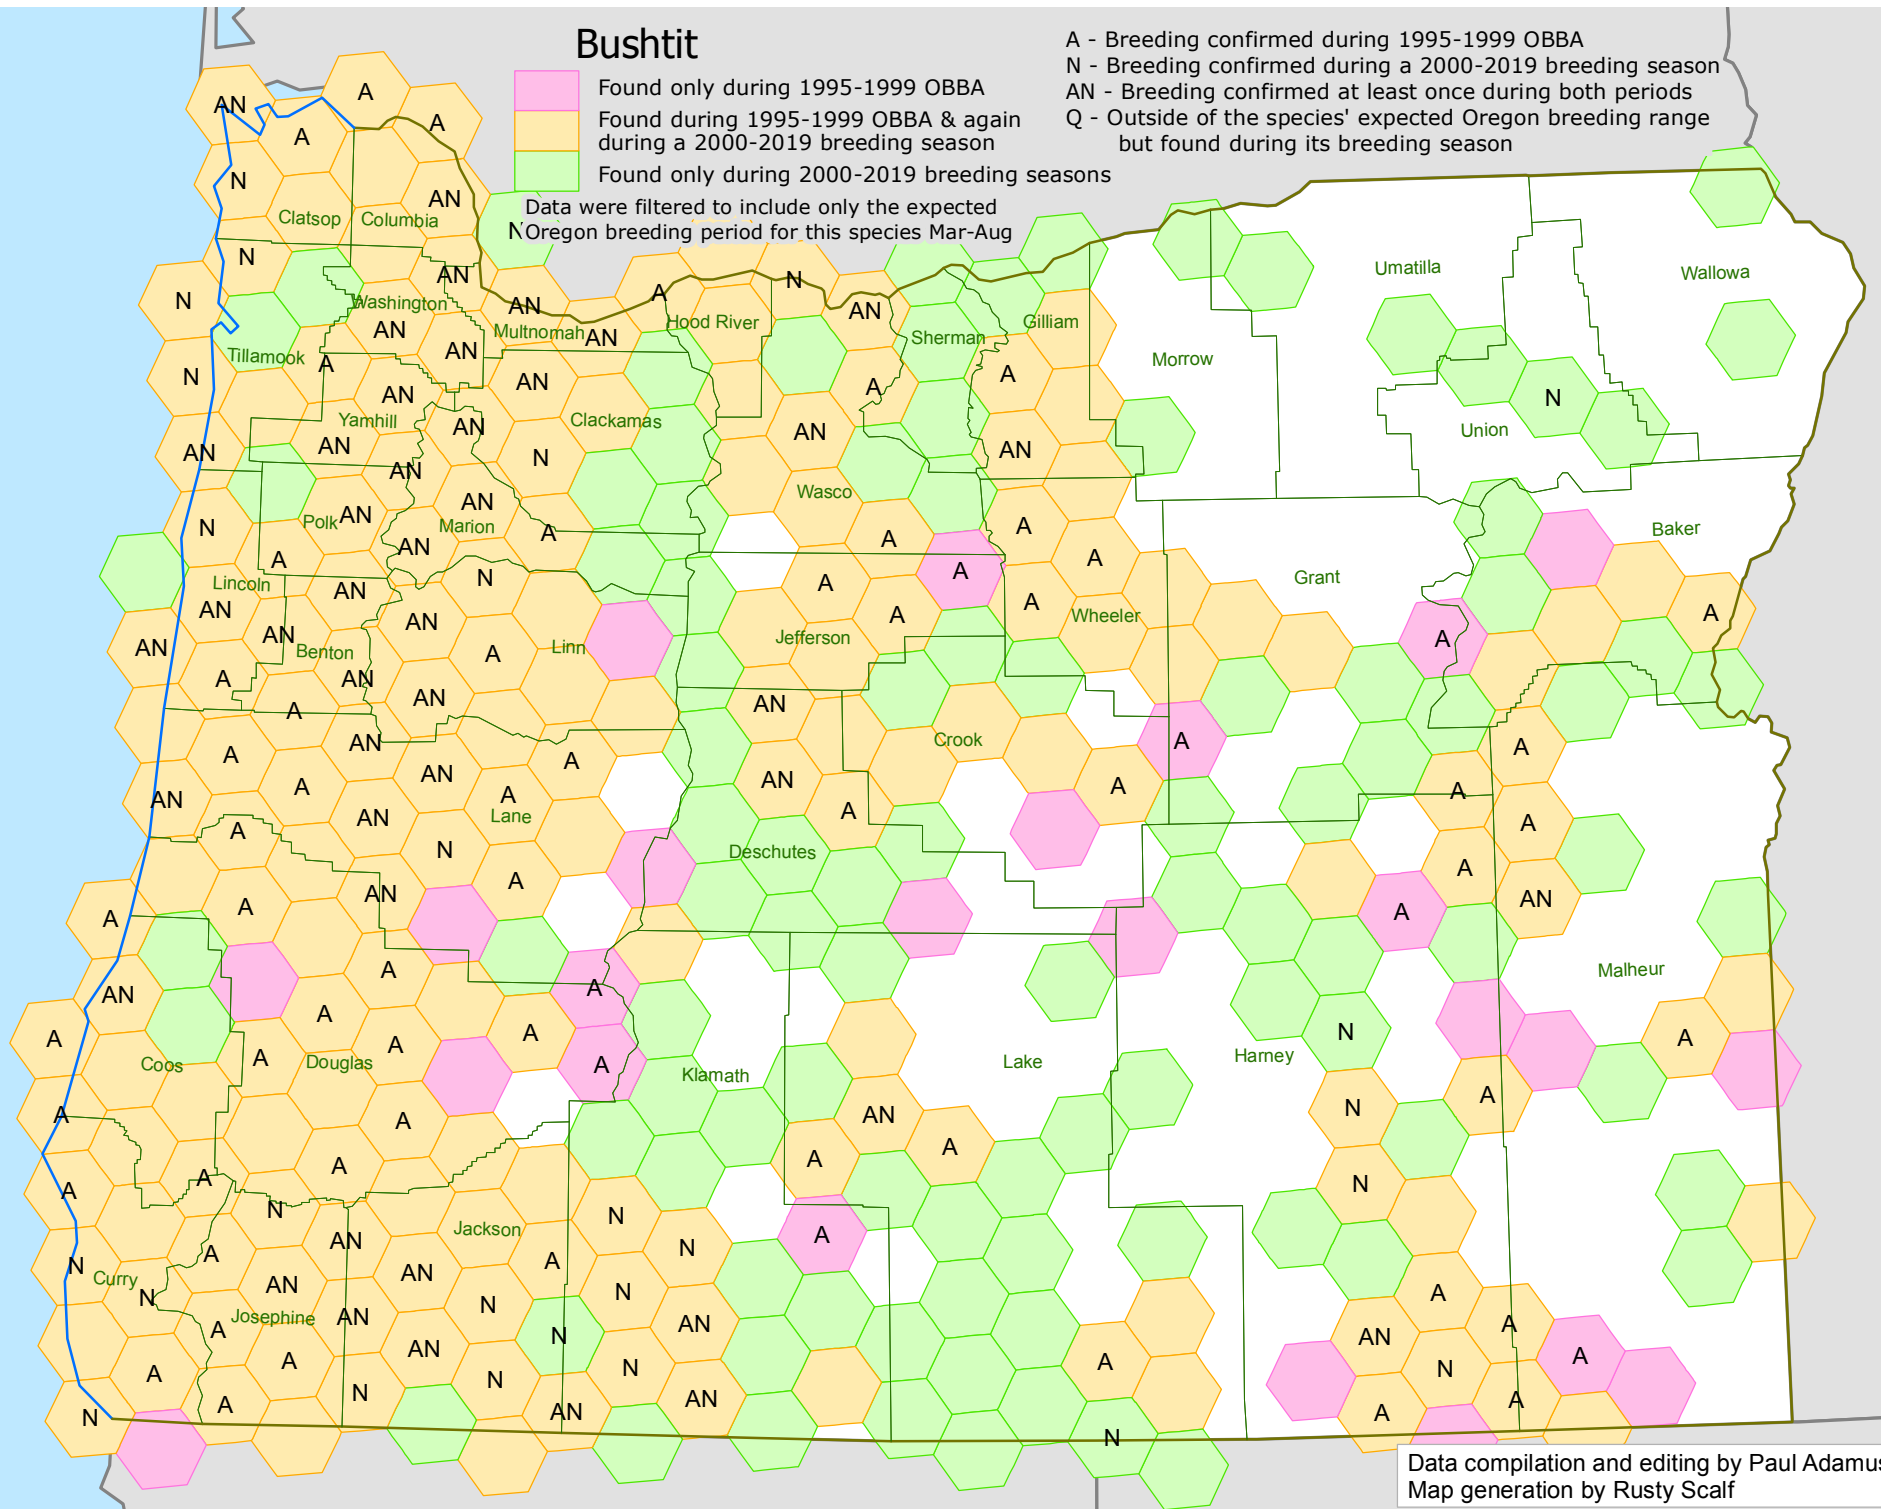

Bushtit

- A - Breeding confirmed during 1995-1999 OBBA
- N - Breeding confirmed during a 2000-2019 breeding season
- AN - Breeding confirmed at least once during both periods
- Q - Outside of the species' expected Oregon breeding range but found during its breeding season

- Found only during 1995-1999 OBBA
- Found during 1995-1999 OBBA & again during a 2000-2019 breeding season
- Found only during 2000-2019 breeding seasons

Data were filtered to include only the expected Oregon breeding period for this species Mar-Aug

Data compilation and editing by Paul Adamus
Map generation by Rusty Scalf