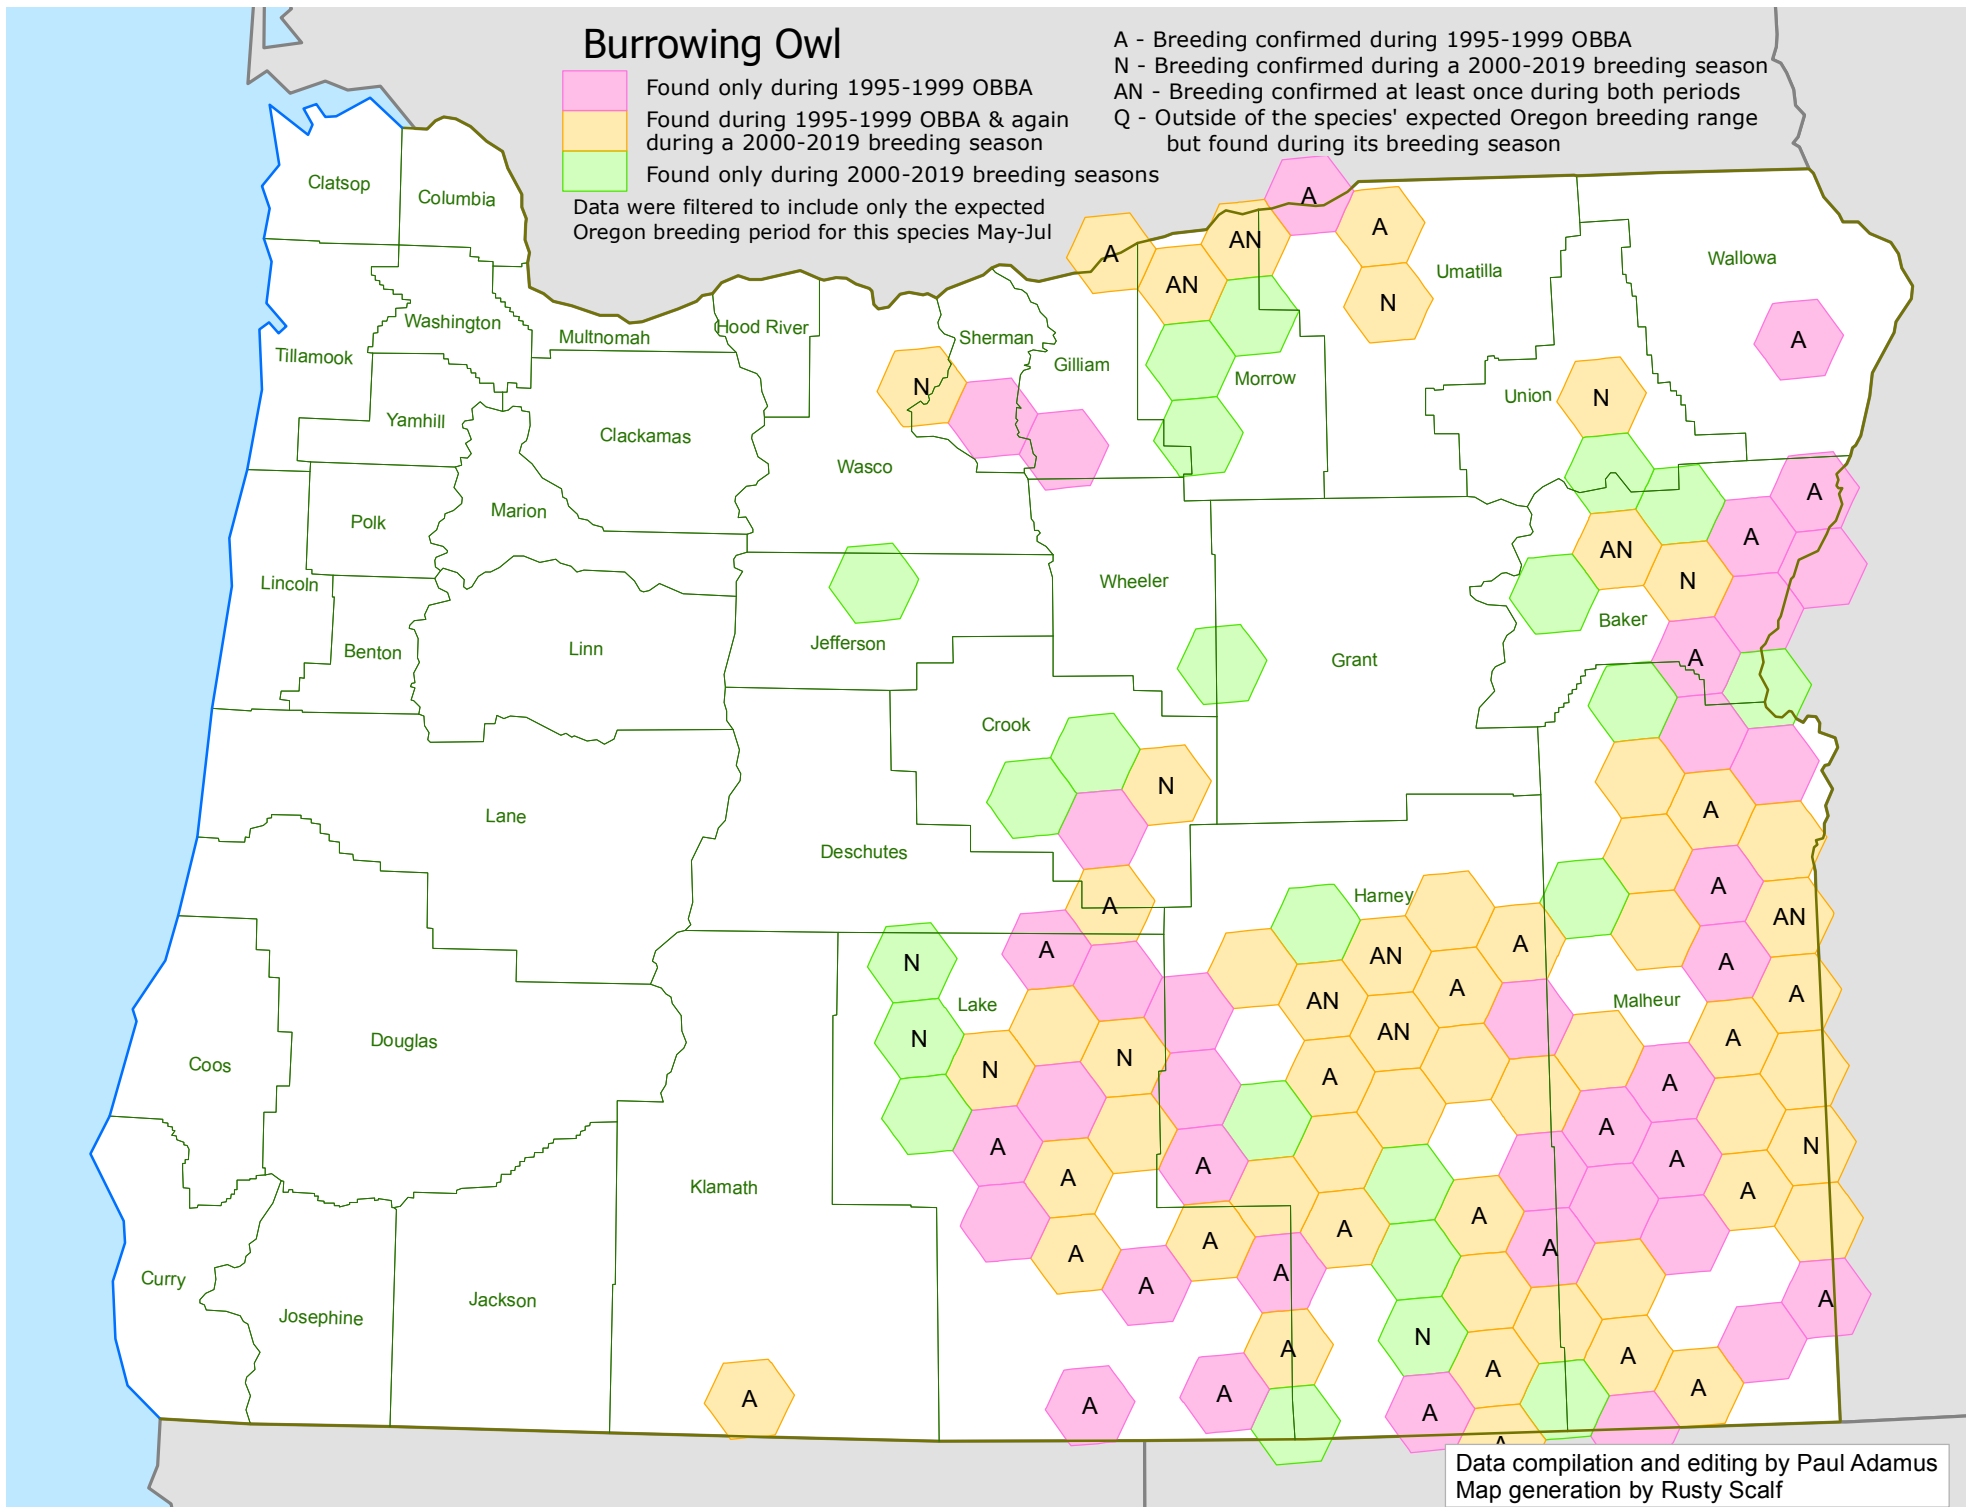

Burrowing Owl

- Found only during 1995-1999 OBBA
- Found during 1995-1999 OBBA & again during a 2000-2019 breeding season
- Found only during 2000-2019 breeding seasons

Data were filtered to include only the expected Oregon breeding period for this species May-Jul

- A - Breeding confirmed during 1995-1999 OBBA
- N - Breeding confirmed during a 2000-2019 breeding season
- AN - Breeding confirmed at least once during both periods
- Q - Outside of the species' expected Oregon breeding range but found during its breeding season

Data compilation and editing by Paul Adamus
Map generation by Rusty Scalf