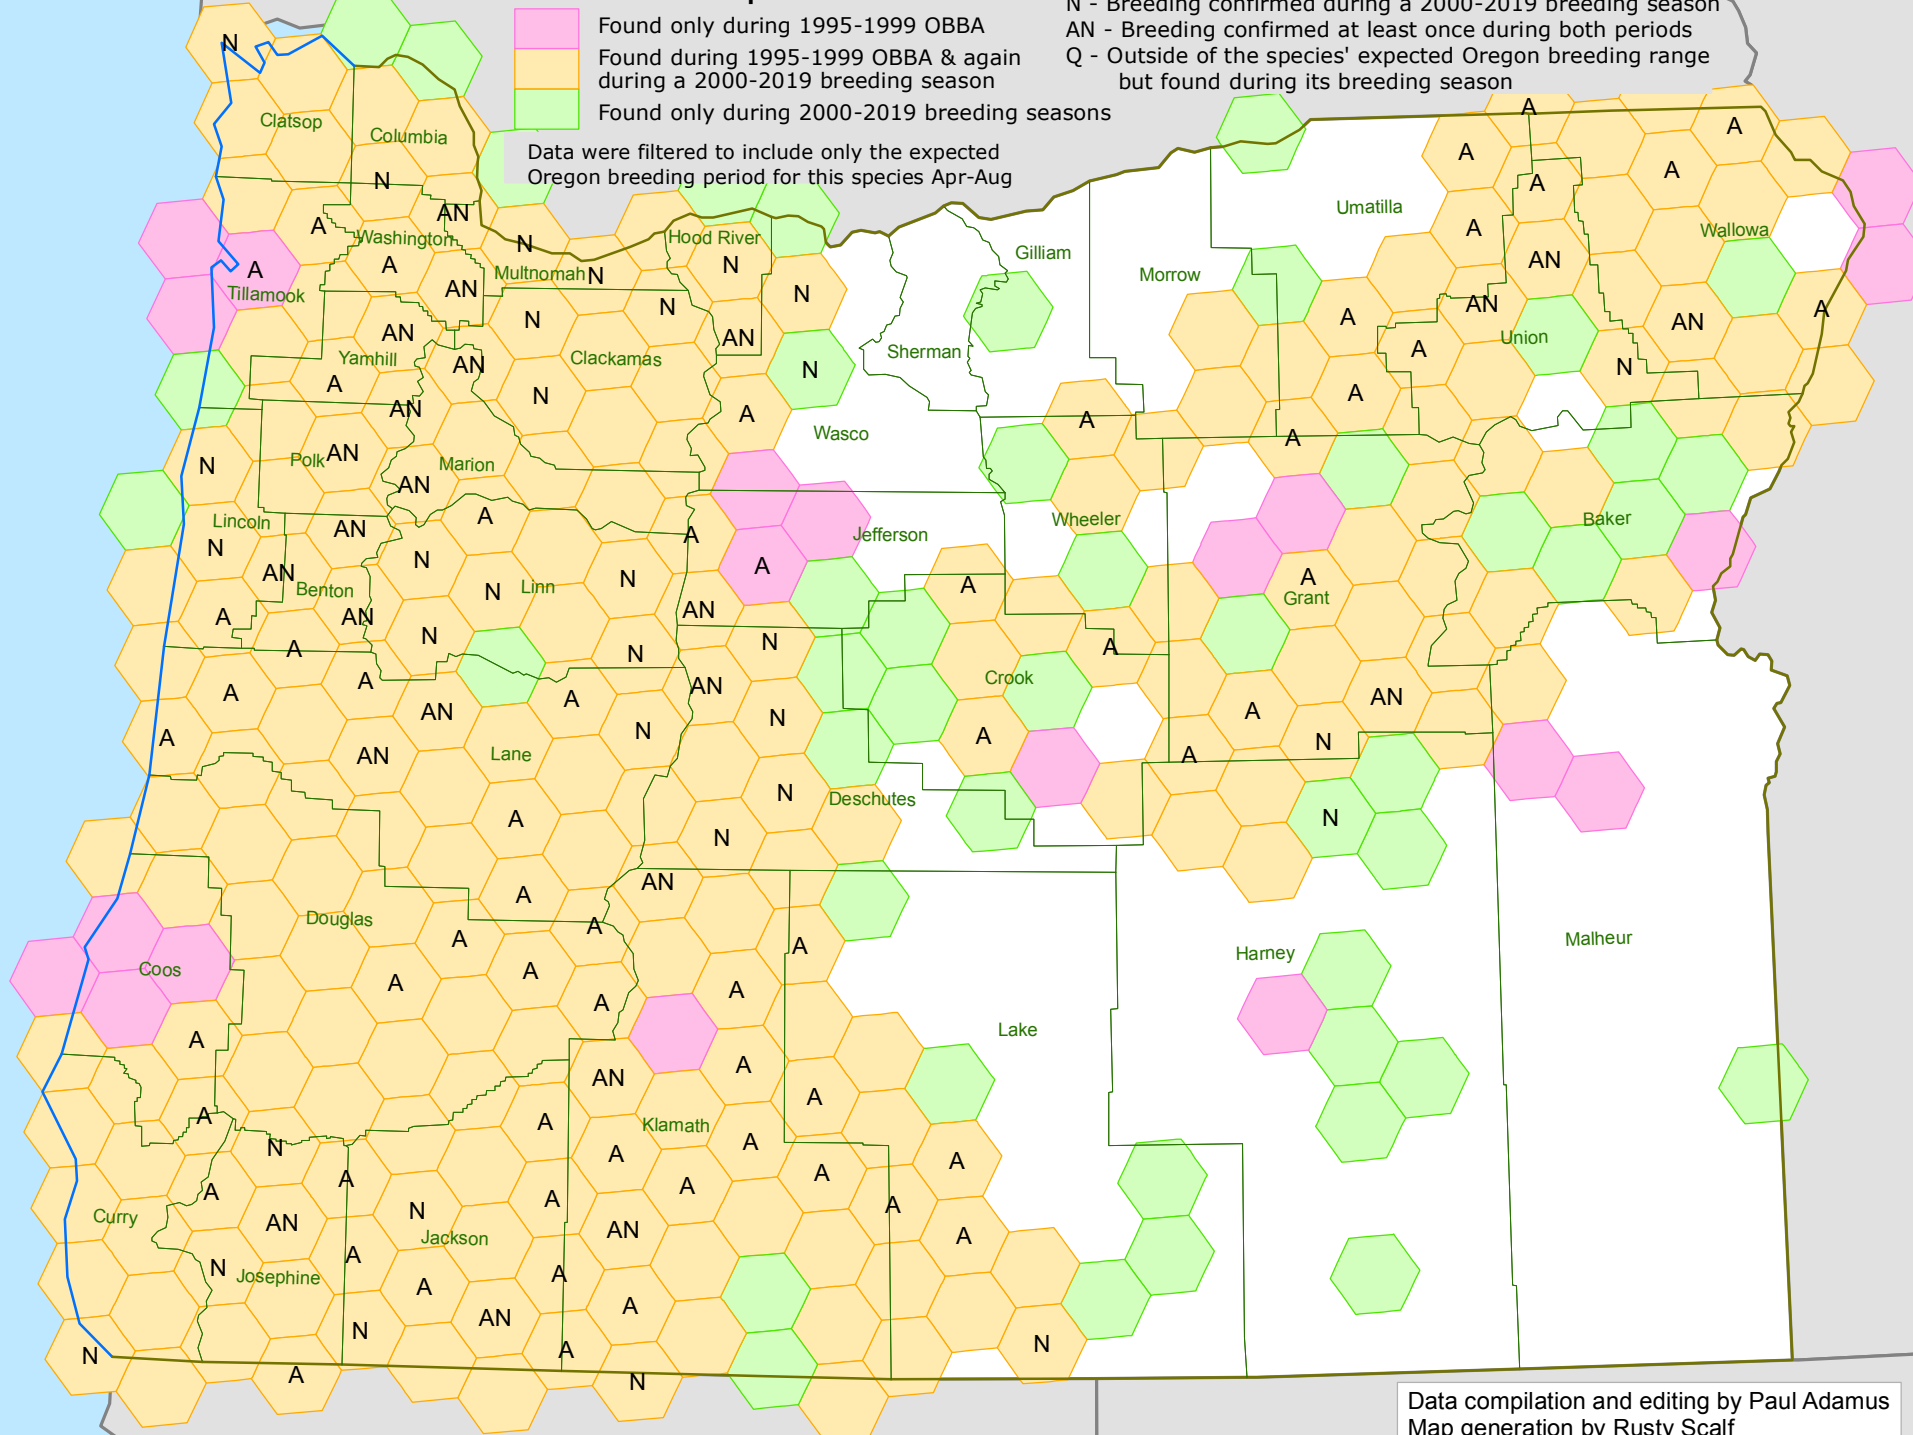

Brown Creeper

- Found only during 1995-1999 OBBA
- Found during 1995-1999 OBBA & again during a 2000-2019 breeding season
- Found only during 2000-2019 breeding seasons

- A - Breeding confirmed during 1995-1999 OBBA
- N - Breeding confirmed during a 2000-2019 breeding season
- AN - Breeding confirmed at least once during both periods
- Q - Outside of the species' expected Oregon breeding range but found during its breeding season

Data were filtered to include only the expected Oregon breeding period for this species Apr-Aug