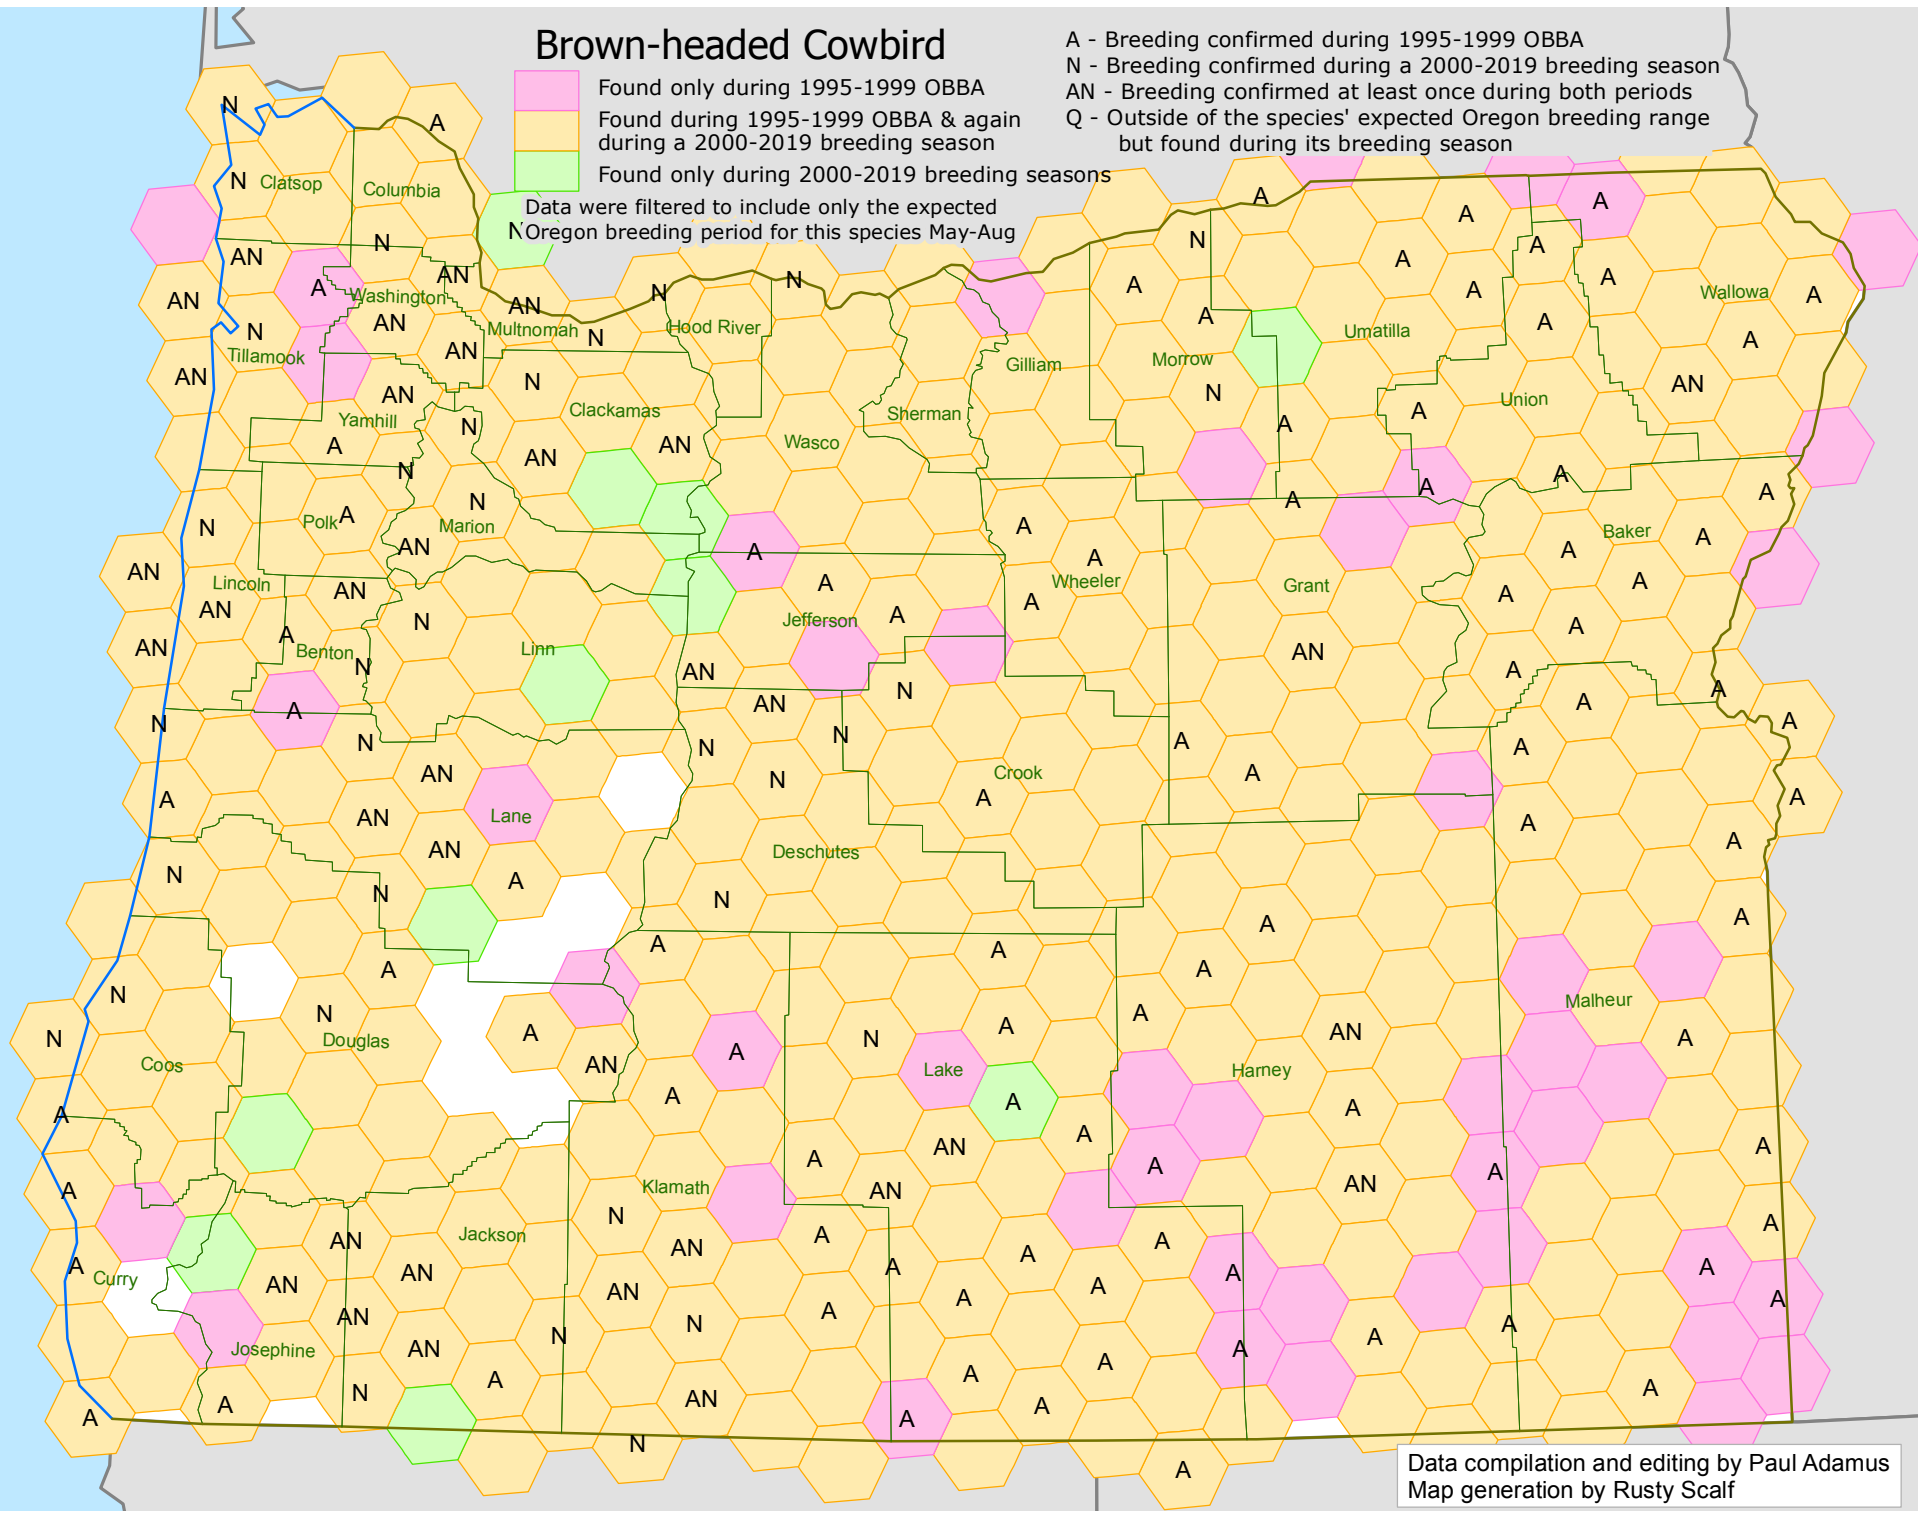

Brown-headed Cowbird

- A - Breeding confirmed during 1995-1999 OBBA
- N - Breeding confirmed during a 2000-2019 breeding season
- AN - Breeding confirmed at least once during both periods
- Q - Outside of the species' expected Oregon breeding range but found during its breeding season

- Found only during 1995-1999 OBBA
- Found during 1995-1999 OBBA & again during a 2000-2019 breeding season
- Found only during 2000-2019 breeding seasons

Data were filtered to include only the expected Oregon breeding period for this species May-Aug

Data compilation and editing by Paul Adamus
Map generation by Rusty Scalf