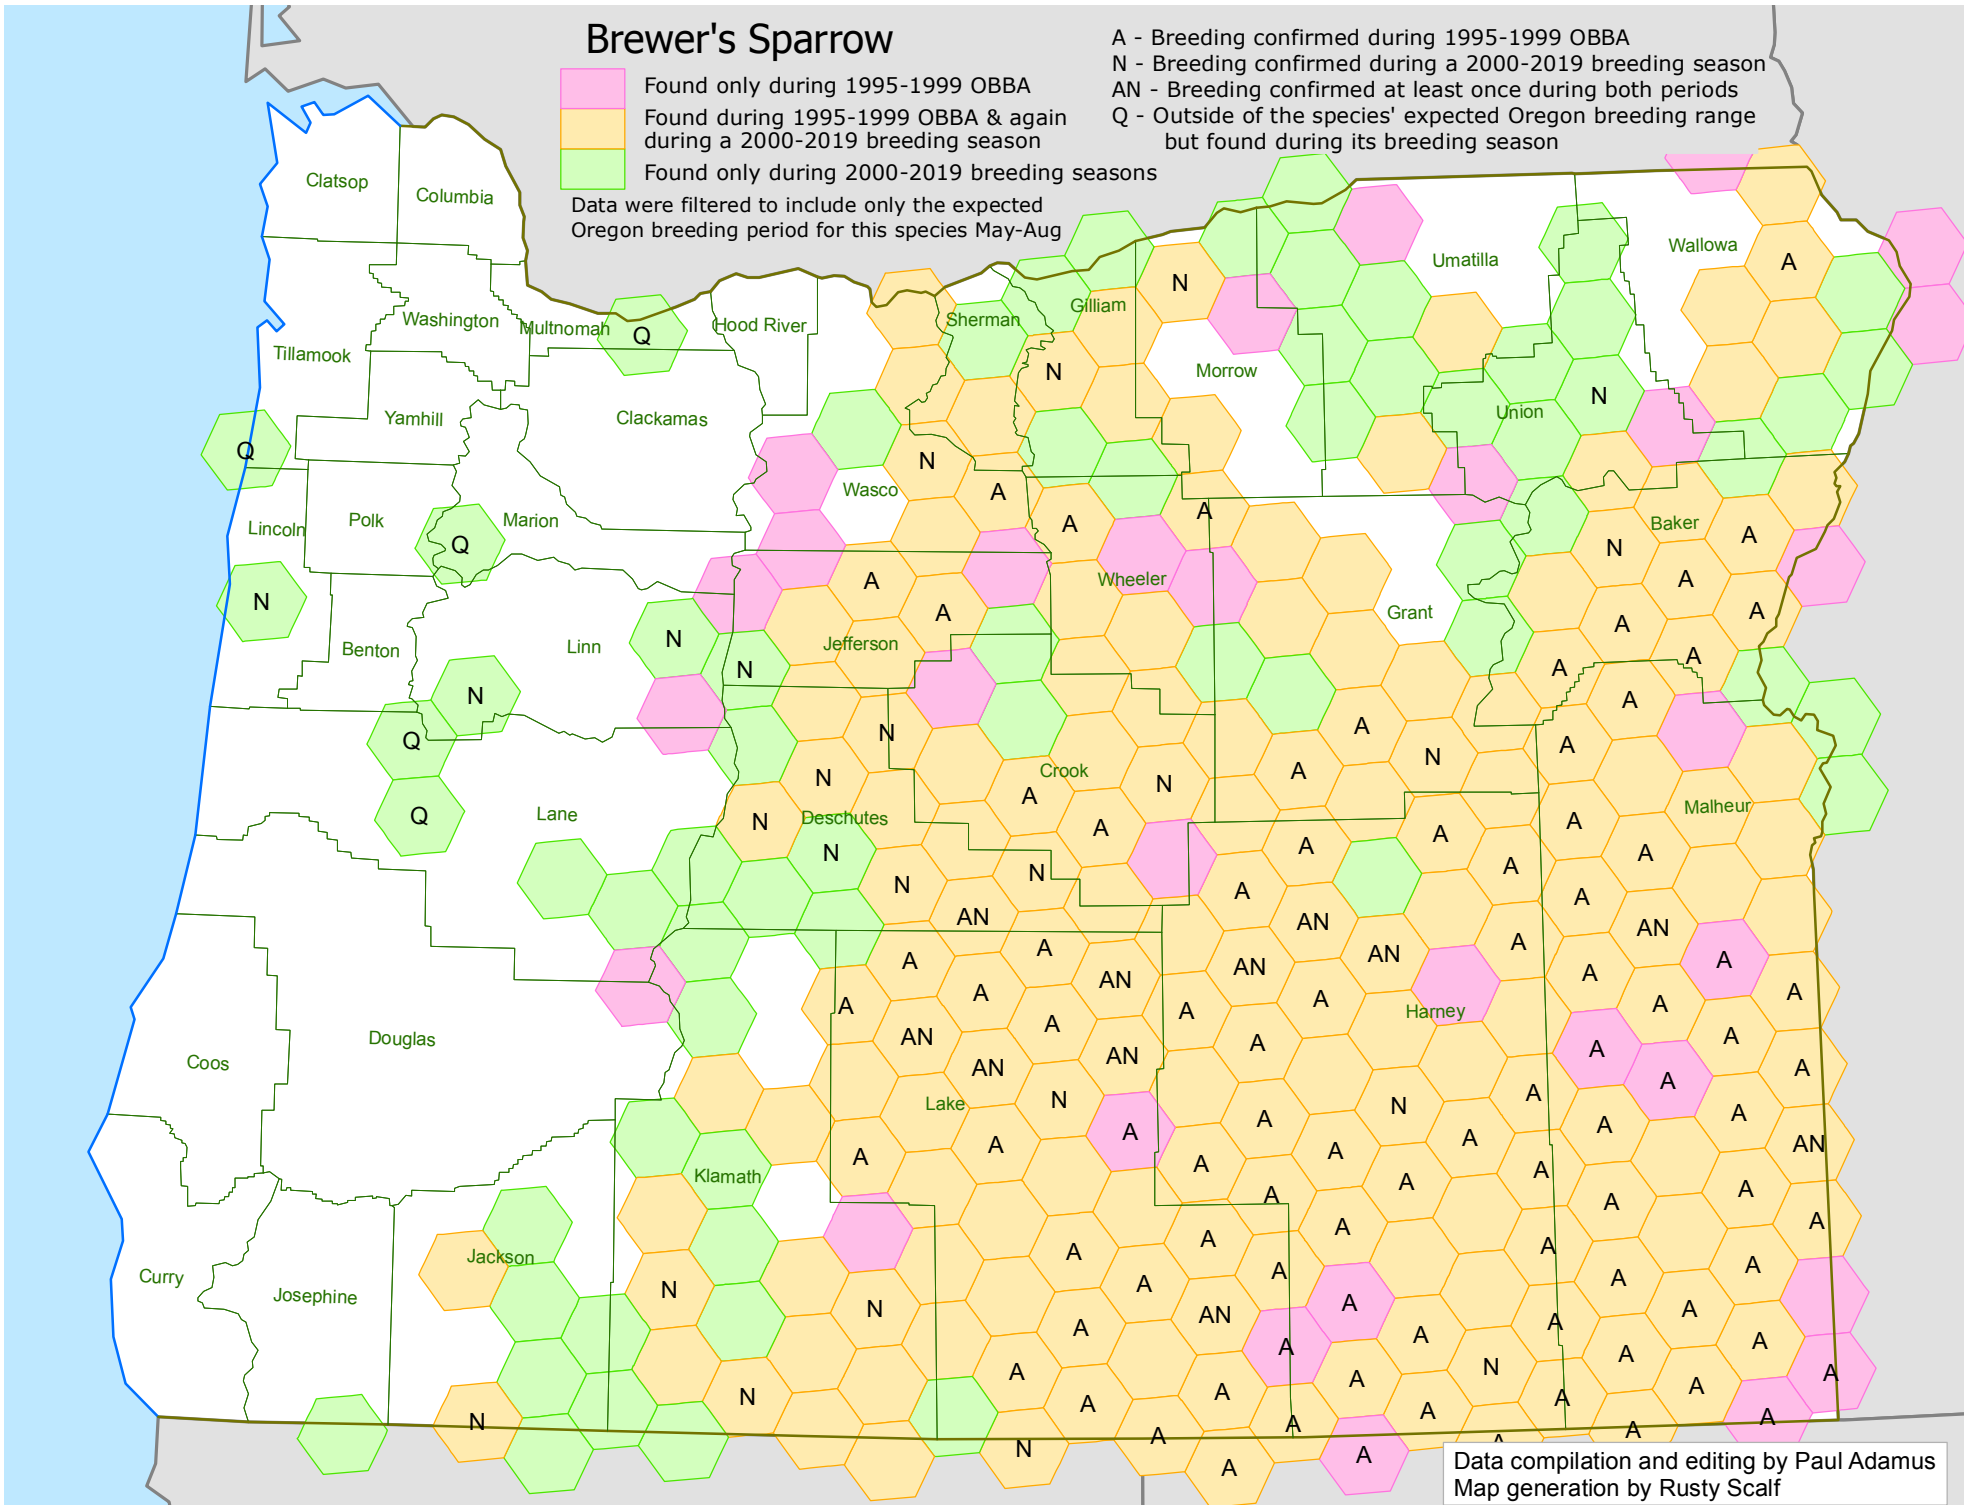

Brewer's Sparrow

- Found only during 1995-1999 OBBA
- Found during 1995-1999 OBBA & again during a 2000-2019 breeding season
- Found only during 2000-2019 breeding seasons

Data were filtered to include only the expected Oregon breeding period for this species May-Aug

- A - Breeding confirmed during 1995-1999 OBBA
- N - Breeding confirmed during a 2000-2019 breeding season
- AN - Breeding confirmed at least once during both periods
- Q - Outside of the species' expected Oregon breeding range but found during its breeding season

Data compilation and editing by Paul Adamus
Map generation by Rusty Scalf