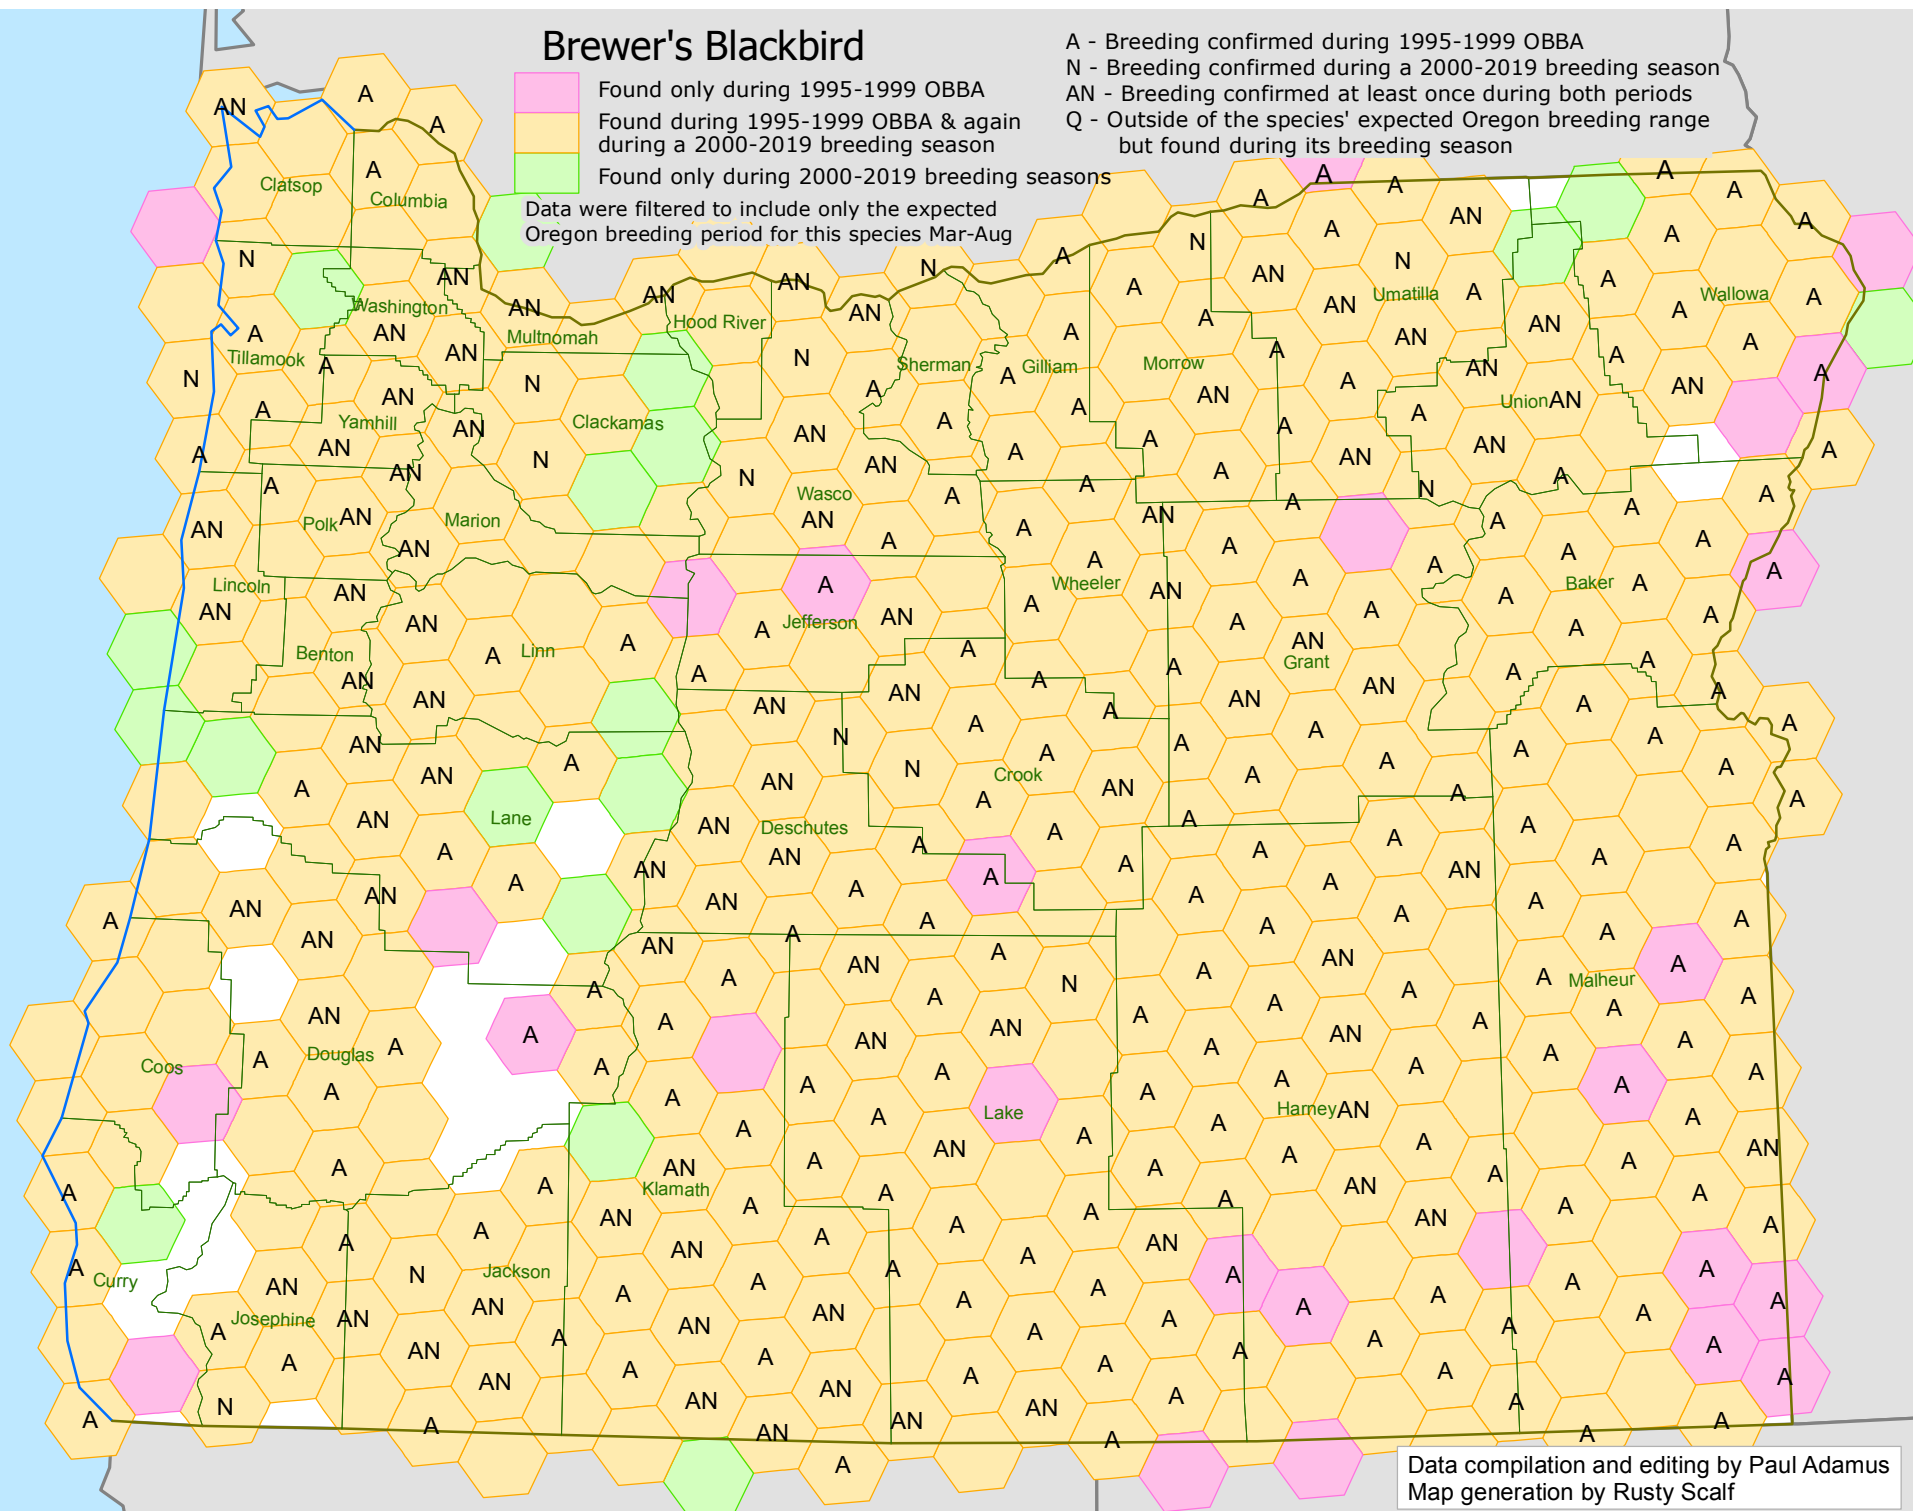

Brewer's Blackbird

- A - Breeding confirmed during 1995-1999 OBBA
- N - Breeding confirmed during a 2000-2019 breeding season
- AN - Breeding confirmed at least once during both periods
- Q - Outside of the species' expected Oregon breeding range but found during its breeding season

- Found only during 1995-1999 OBBA
 - Found during 1995-1999 OBBA & again during a 2000-2019 breeding season
 - Found only during 2000-2019 breeding seasons
- Data were filtered to include only the expected Oregon breeding period for this species Mar-Aug

Data compilation and editing by Paul Adamus
Map generation by Rusty Scalf