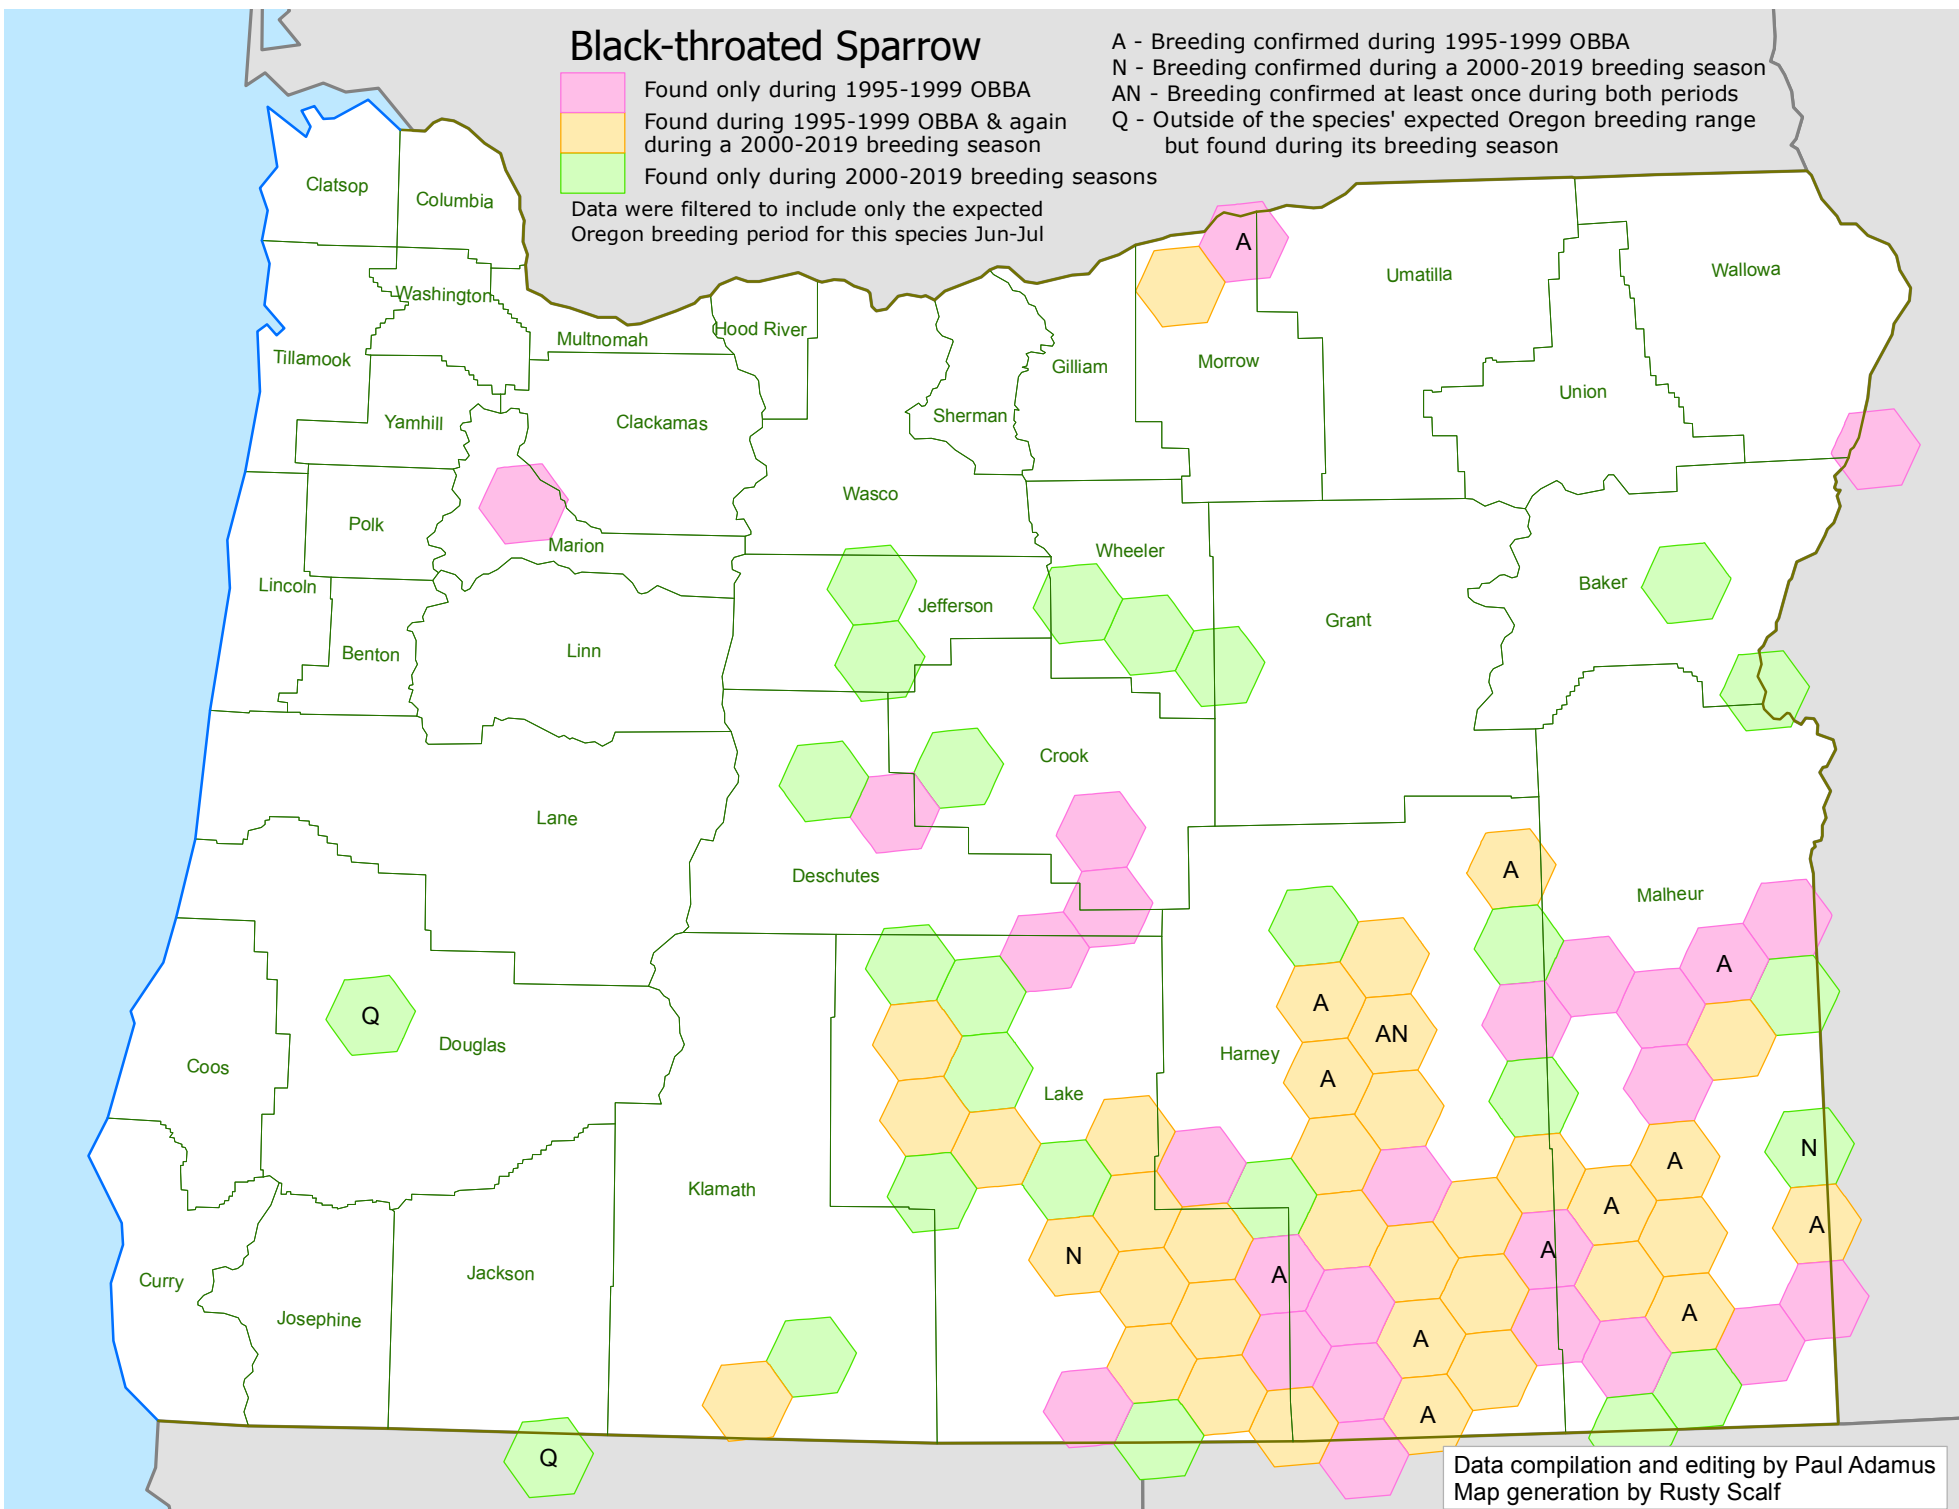

Black-throated Sparrow

- Found only during 1995-1999 OBBA
- Found during 1995-1999 OBBA & again during a 2000-2019 breeding season
- Found only during 2000-2019 breeding seasons

Data were filtered to include only the expected Oregon breeding period for this species Jun-Jul

- A - Breeding confirmed during 1995-1999 OBBA
- N - Breeding confirmed during a 2000-2019 breeding season
- AN - Breeding confirmed at least once during both periods
- Q - Outside of the species' expected Oregon breeding range but found during its breeding season

Data compilation and editing by Paul Adamus
Map generation by Rusty Scalf