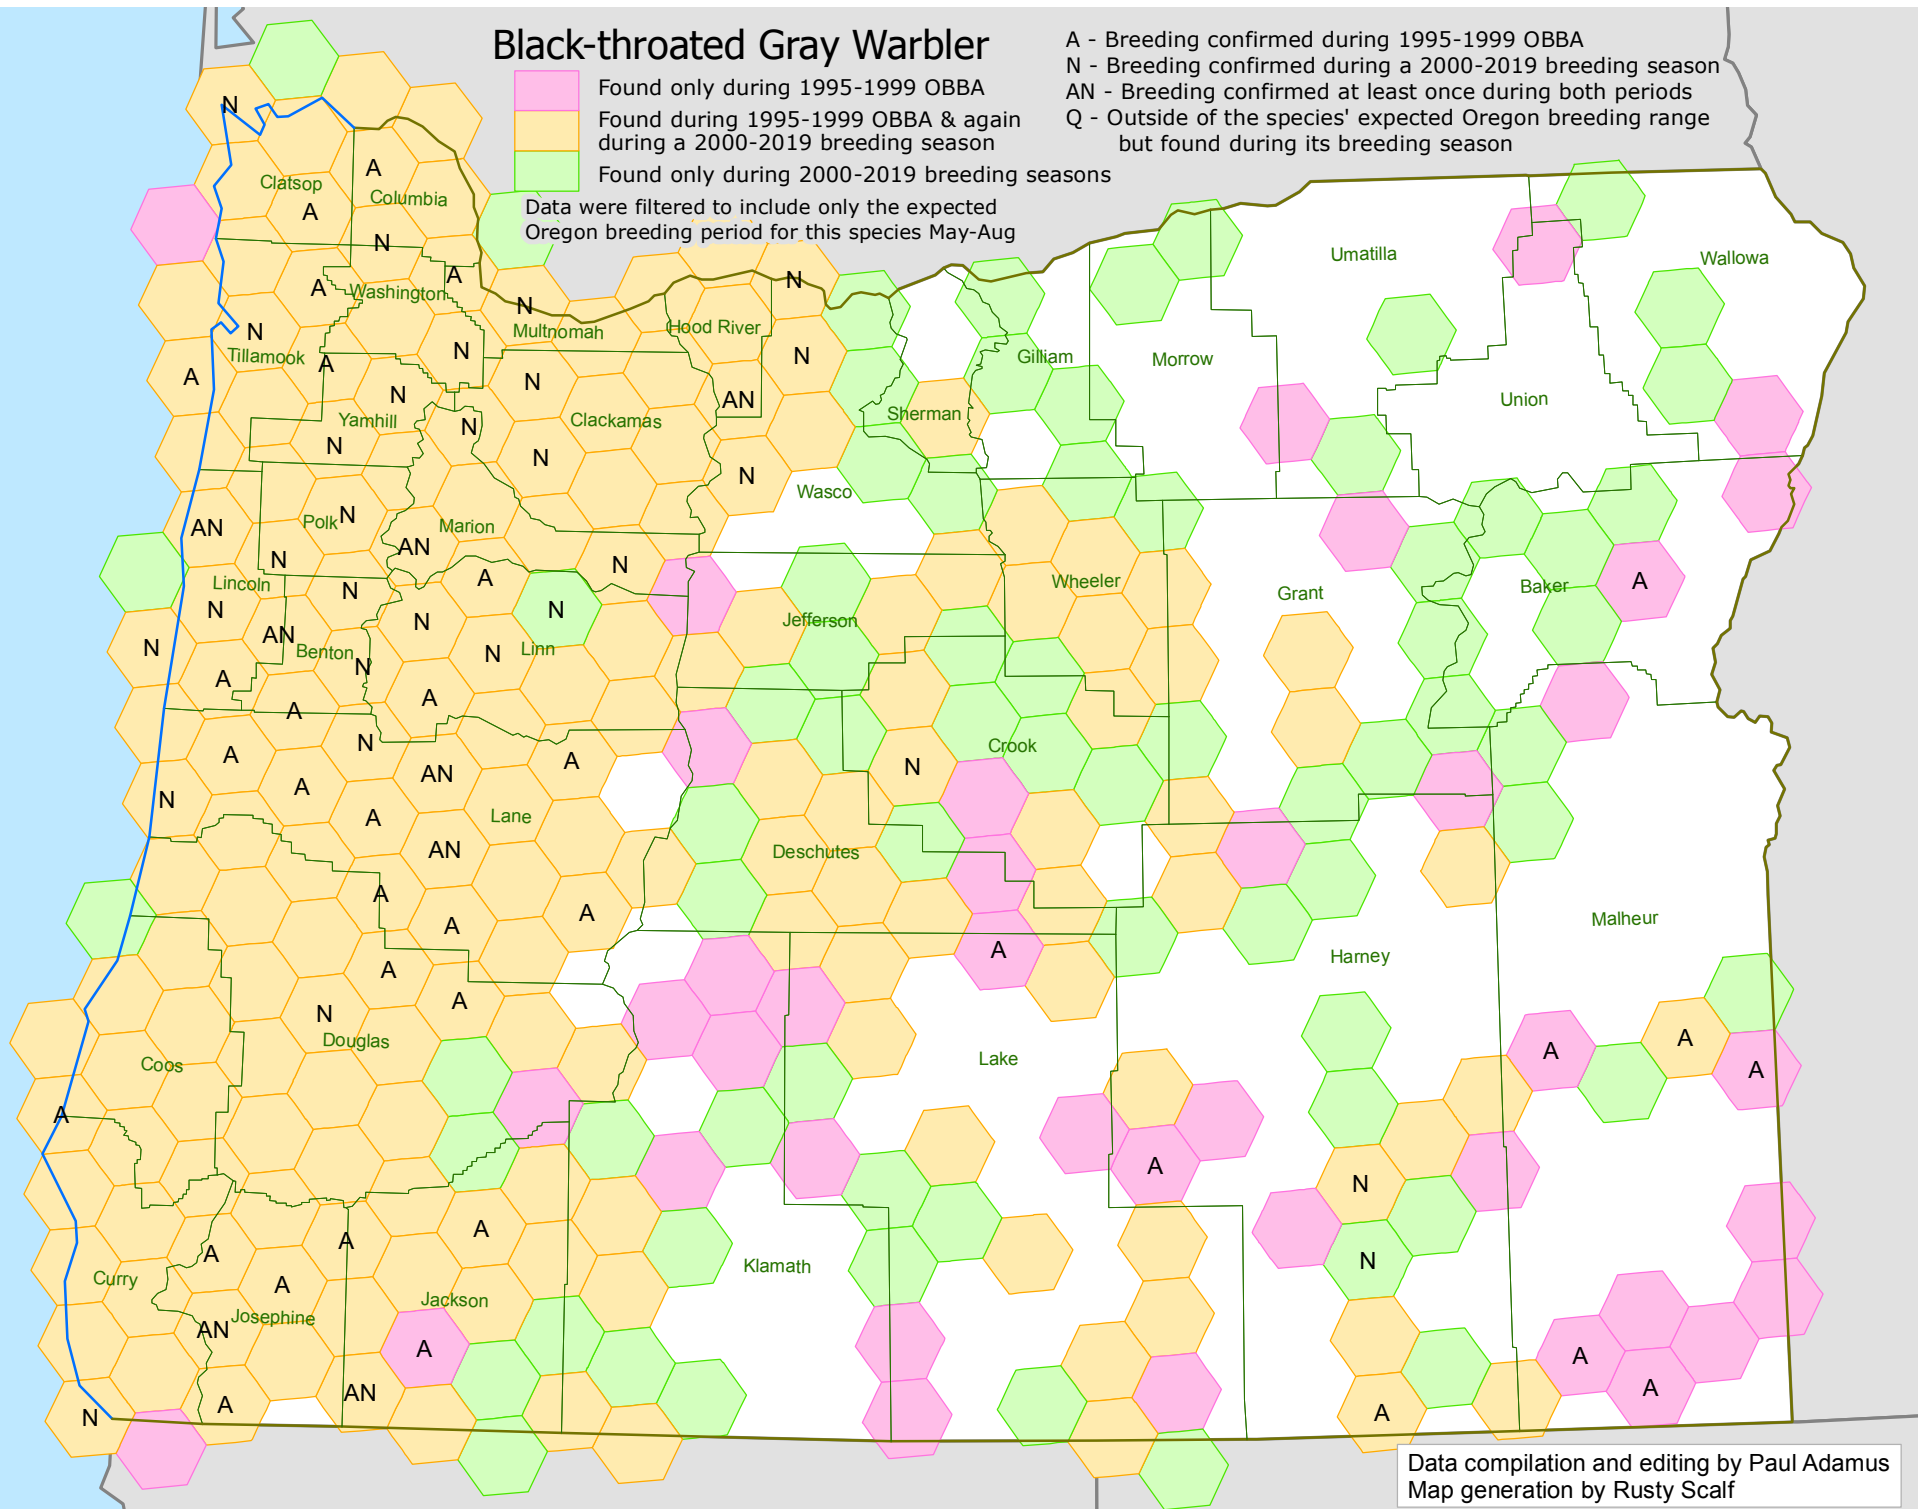

Black-throated Gray Warbler

- A - Breeding confirmed during 1995-1999 OBBA
- N - Breeding confirmed during a 2000-2019 breeding season
- AN - Breeding confirmed at least once during both periods
- Q - Outside of the species' expected Oregon breeding range but found during its breeding season

- Found only during 1995-1999 OBBA
- Found during 1995-1999 OBBA & again during a 2000-2019 breeding season
- Found only during 2000-2019 breeding seasons

Data were filtered to include only the expected Oregon breeding period for this species May-Aug

Data compilation and editing by Paul Adamus
Map generation by Rusty Scalf