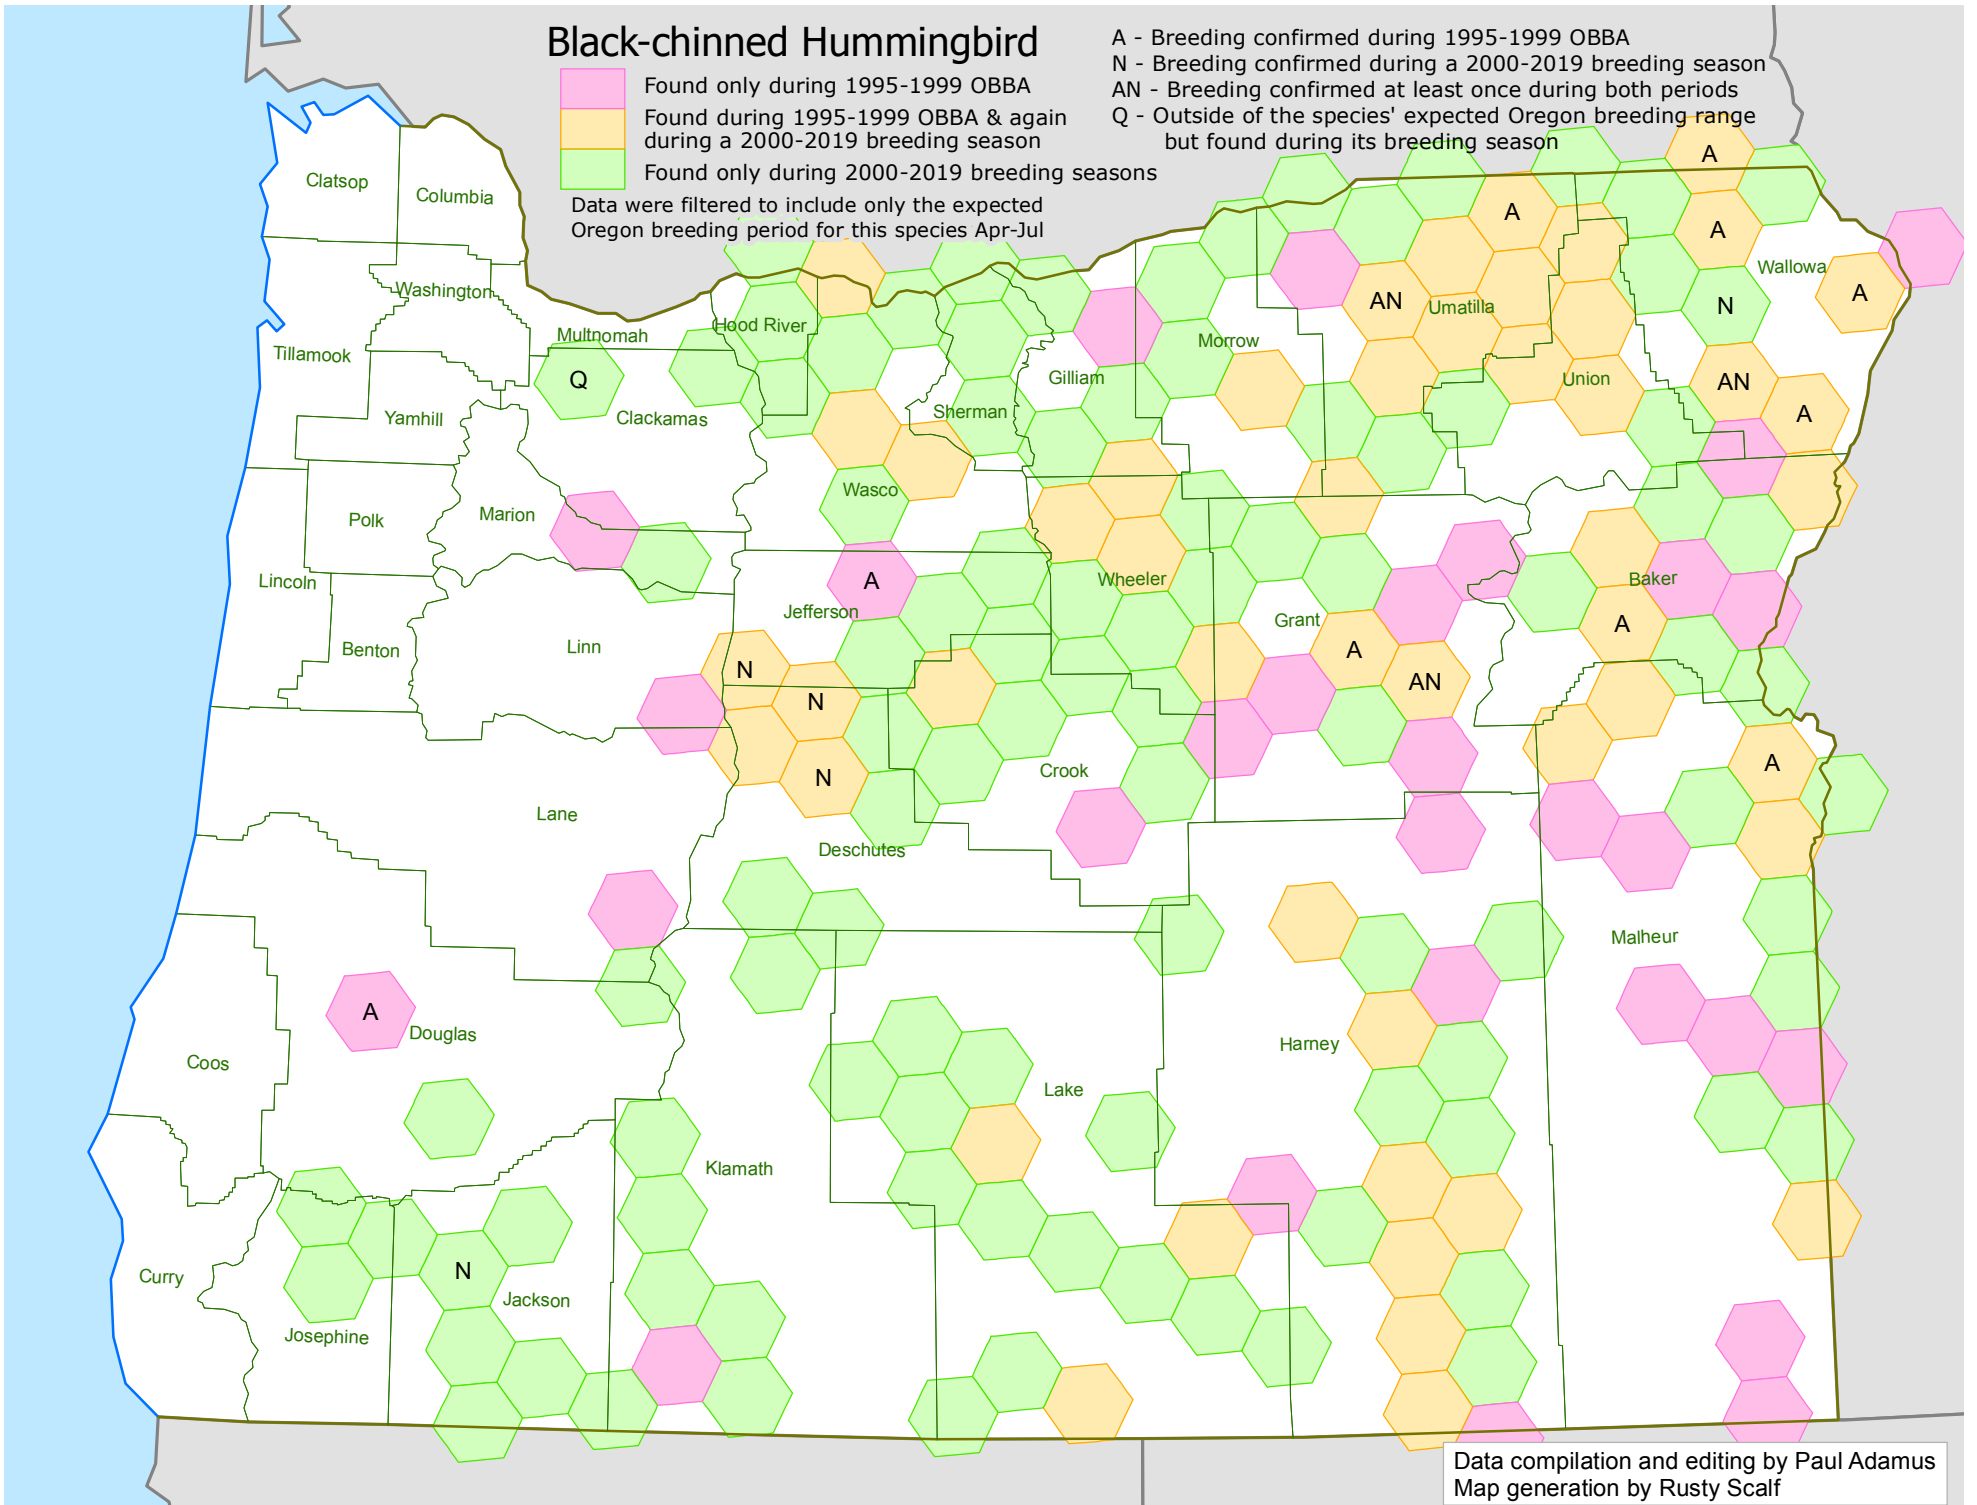

# Black-chinned Hummingbird

- Found only during 1995-1999 OBBA
- Found during 1995-1999 OBBA & again during a 2000-2019 breeding season
- Found only during 2000-2019 breeding seasons

Data were filtered to include only the expected Oregon breeding period for this species Apr-Jul

- A - Breeding confirmed during 1995-1999 OBBA
- N - Breeding confirmed during a 2000-2019 breeding season
- AN - Breeding confirmed at least once during both periods
- Q - Outside of the species' expected Oregon breeding range but found during its breeding season

Data compilation and editing by Paul Adamus  
Map generation by Rusty Scalf