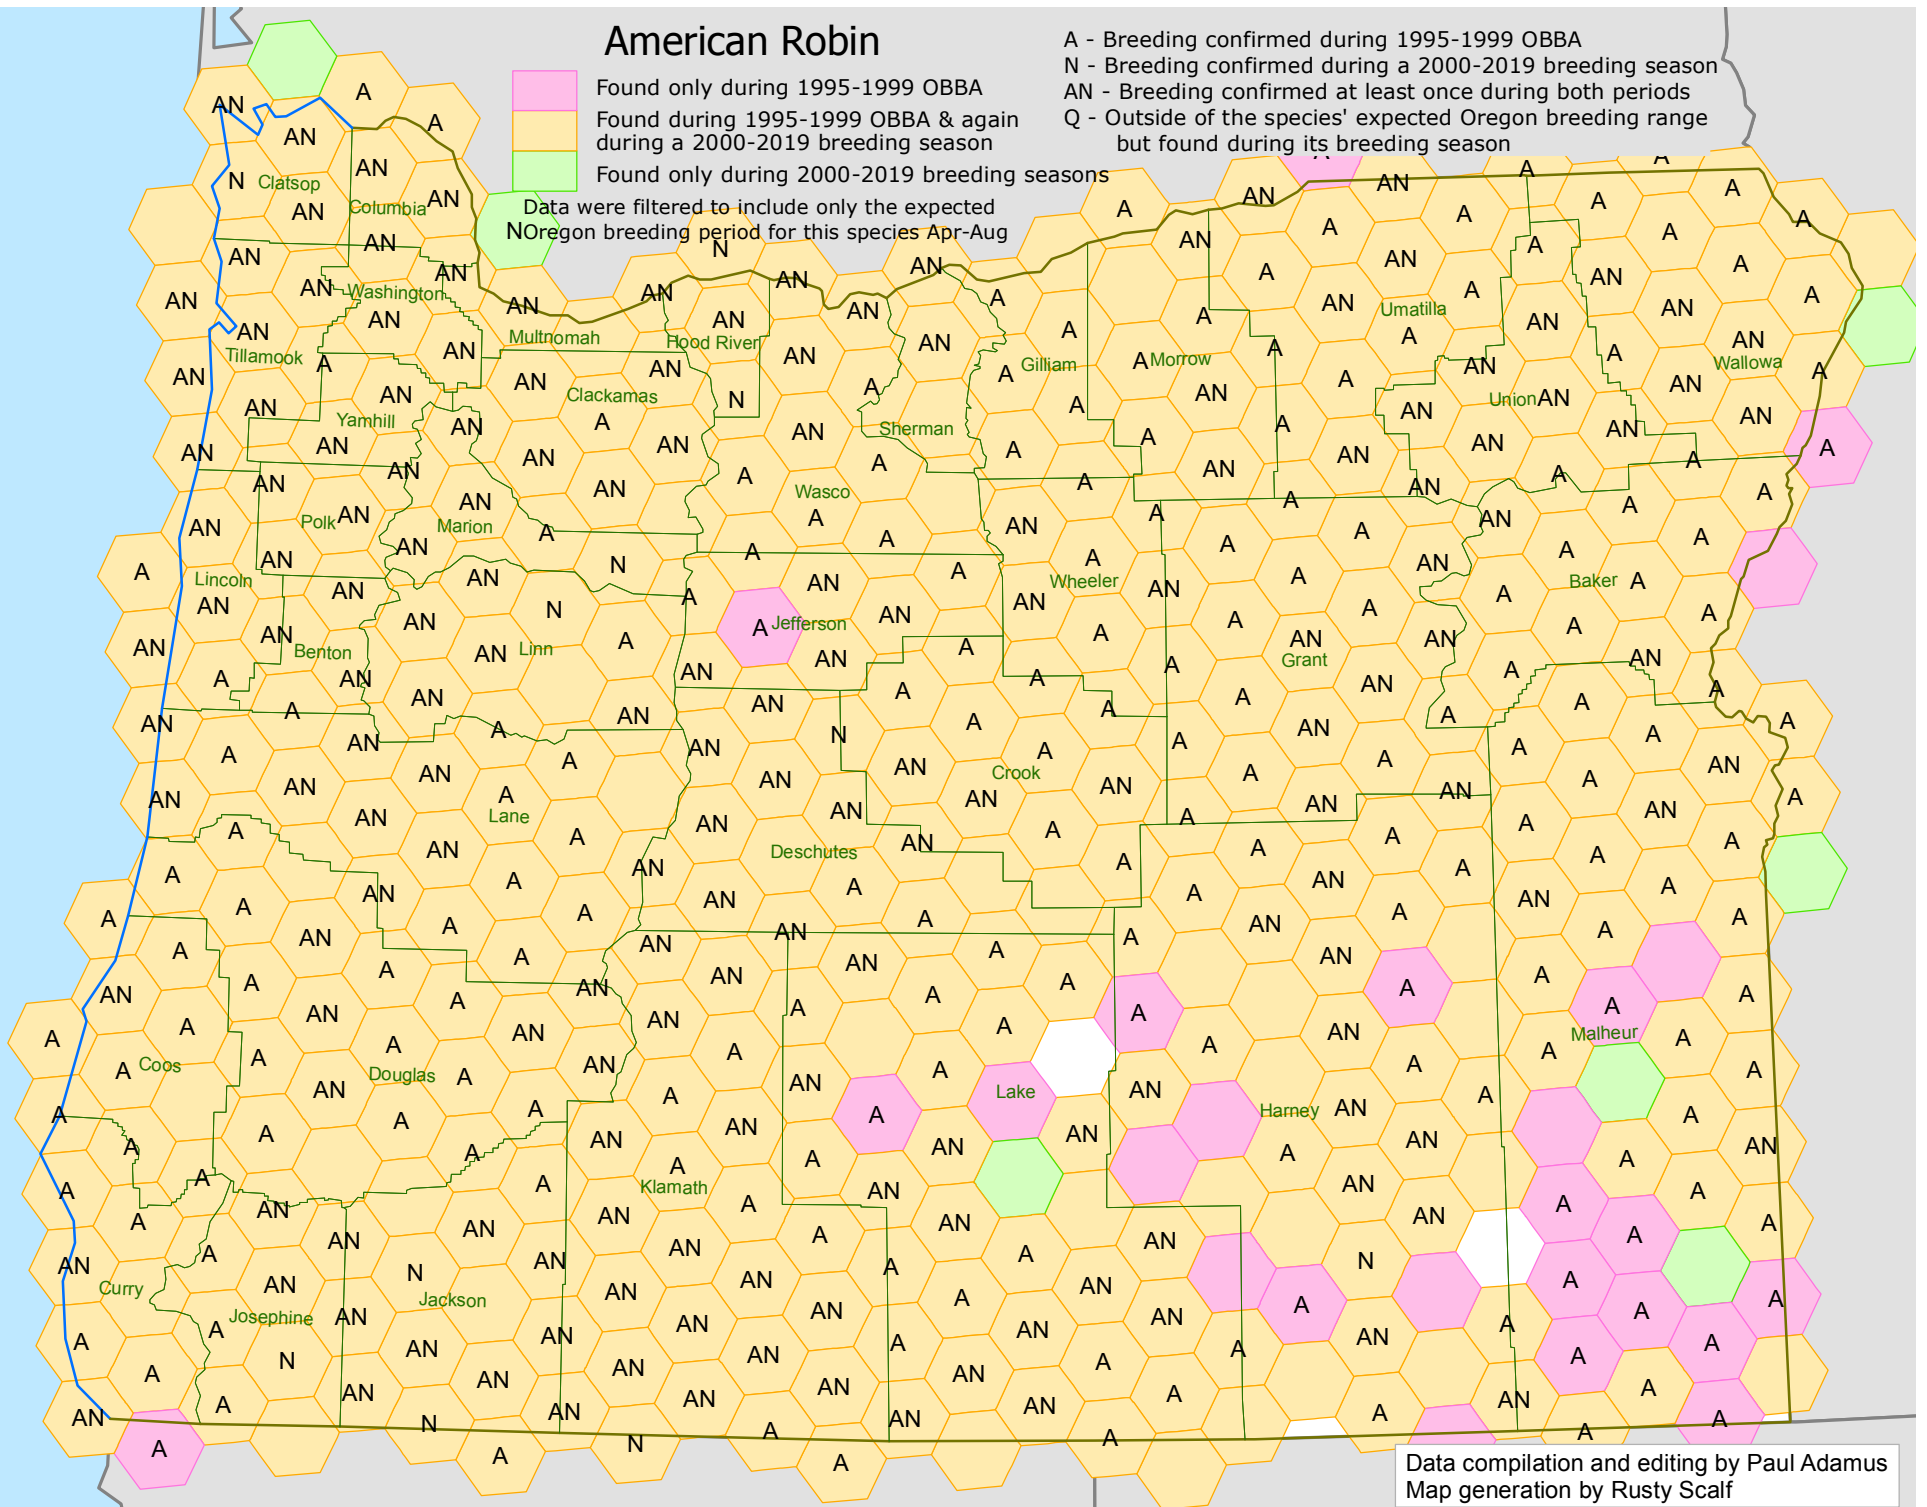

# American Robin

- A - Breeding confirmed during 1995-1999 OBBA
- N - Breeding confirmed during a 2000-2019 breeding season
- AN - Breeding confirmed at least once during both periods
- Q - Outside of the species' expected Oregon breeding range but found during its breeding season

- Found only during 1995-1999 OBBA
- Found during 1995-1999 OBBA & again during a 2000-2019 breeding season
- Found only during 2000-2019 breeding seasons

Data were filtered to include only the expected Oregon breeding period for this species Apr-Aug

Data compilation and editing by Paul Adamus  
Map generation by Rusty Scalf