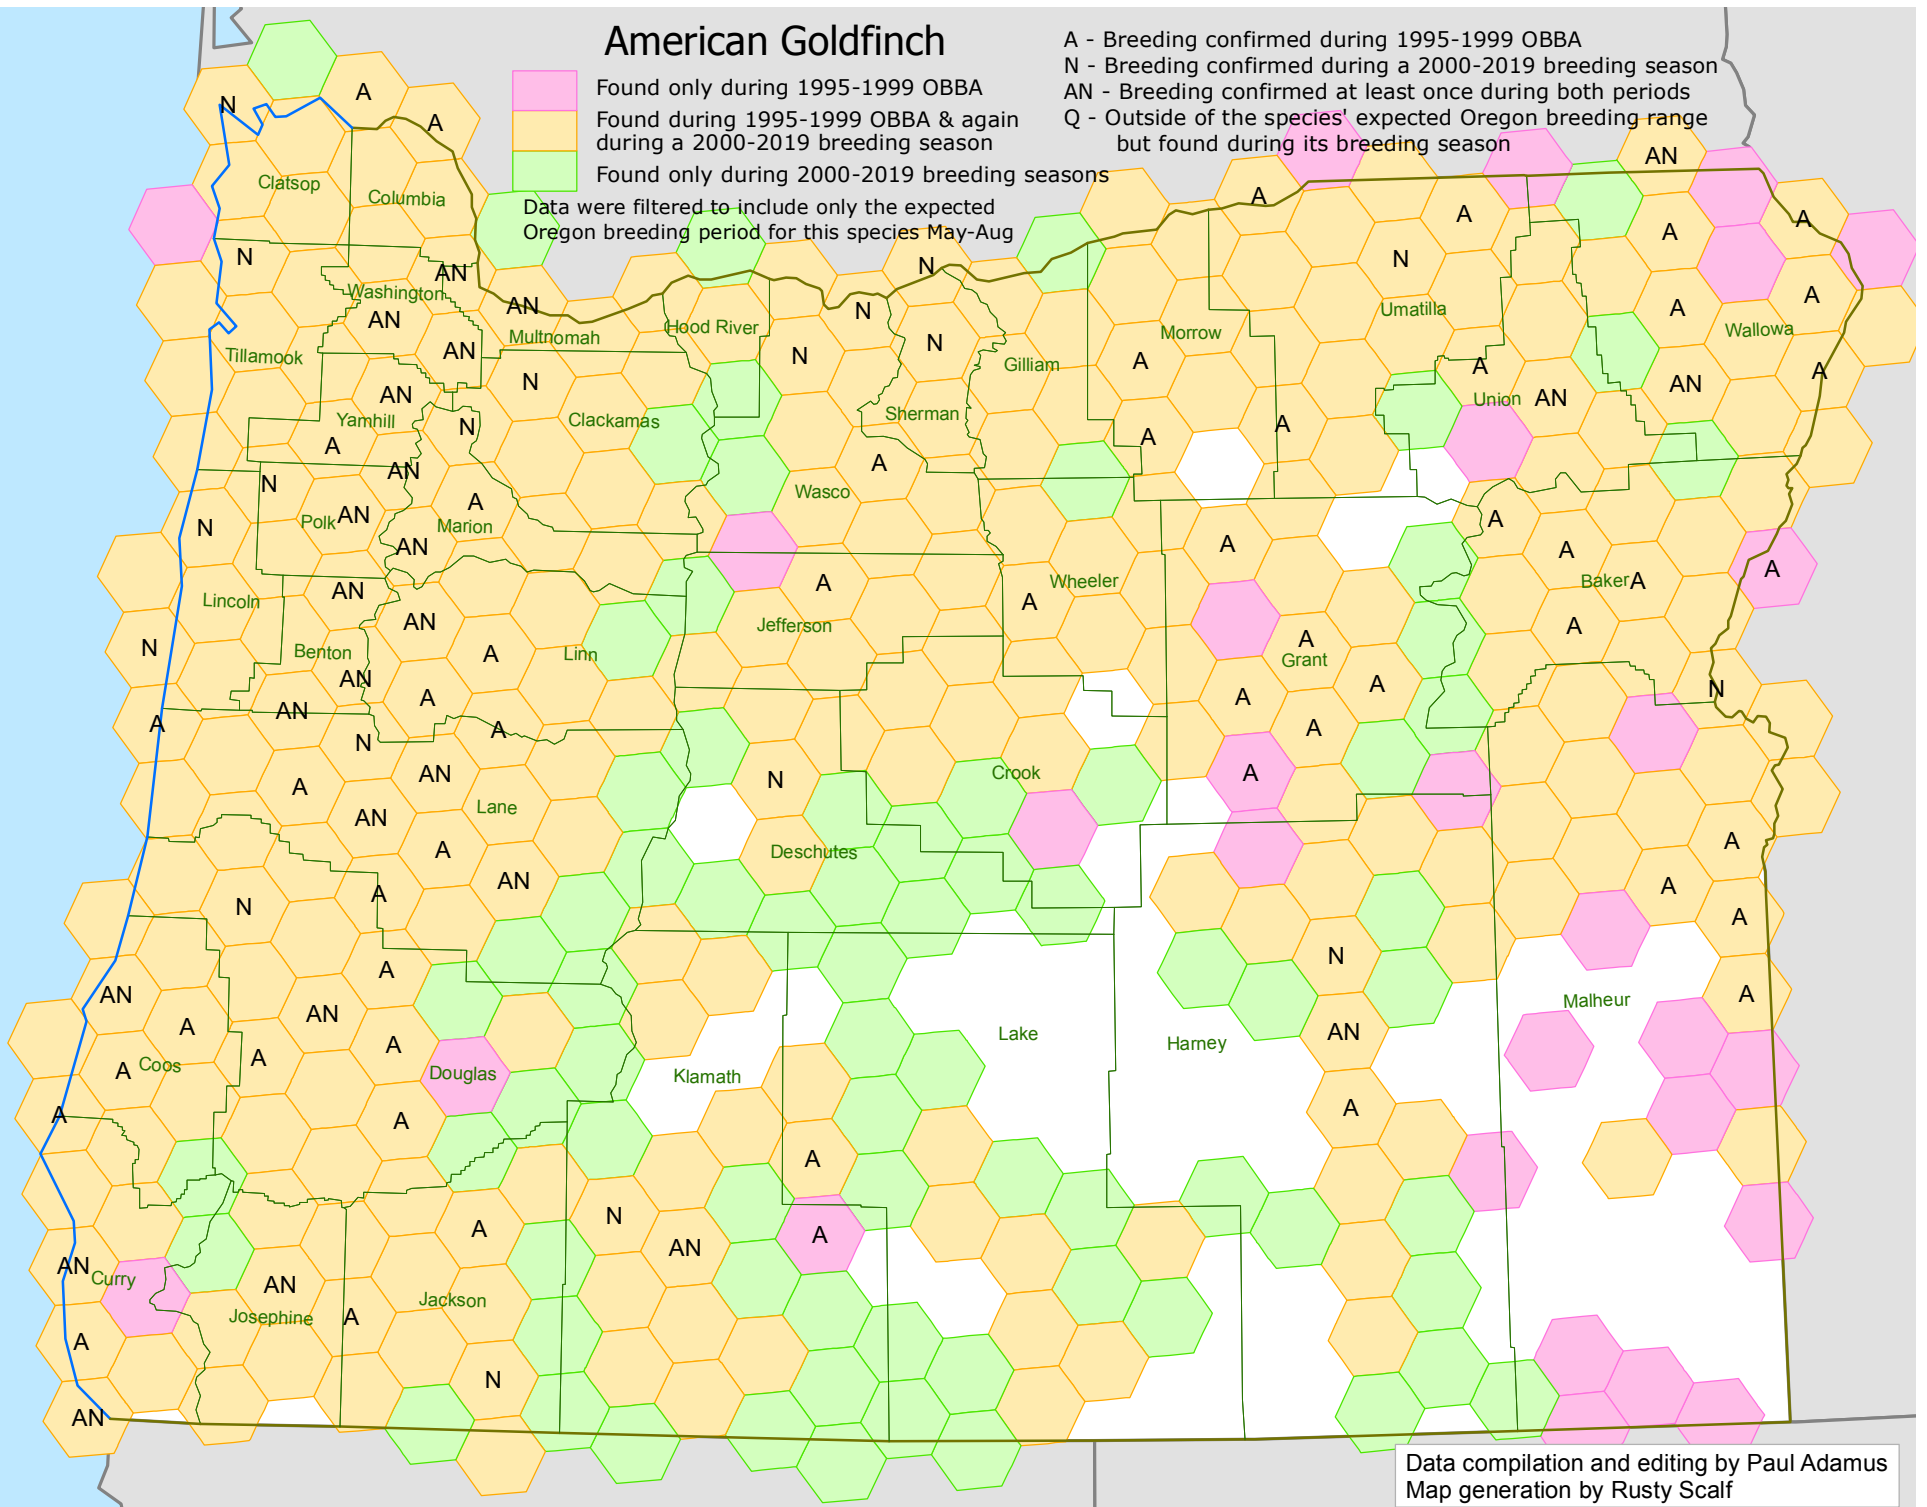

American Goldfinch

- A - Breeding confirmed during 1995-1999 OBBA
- N - Breeding confirmed during a 2000-2019 breeding season
- AN - Breeding confirmed at least once during both periods
- Q - Outside of the species' expected Oregon breeding range but found during its breeding season

Found only during 1995-1999 OBBA
 Found during 1995-1999 OBBA & again during a 2000-2019 breeding season
 Found only during 2000-2019 breeding seasons
 Data were filtered to include only the expected Oregon breeding period for this species May-Aug

Data compilation and editing by Paul Adamus
Map generation by Rusty Scalf