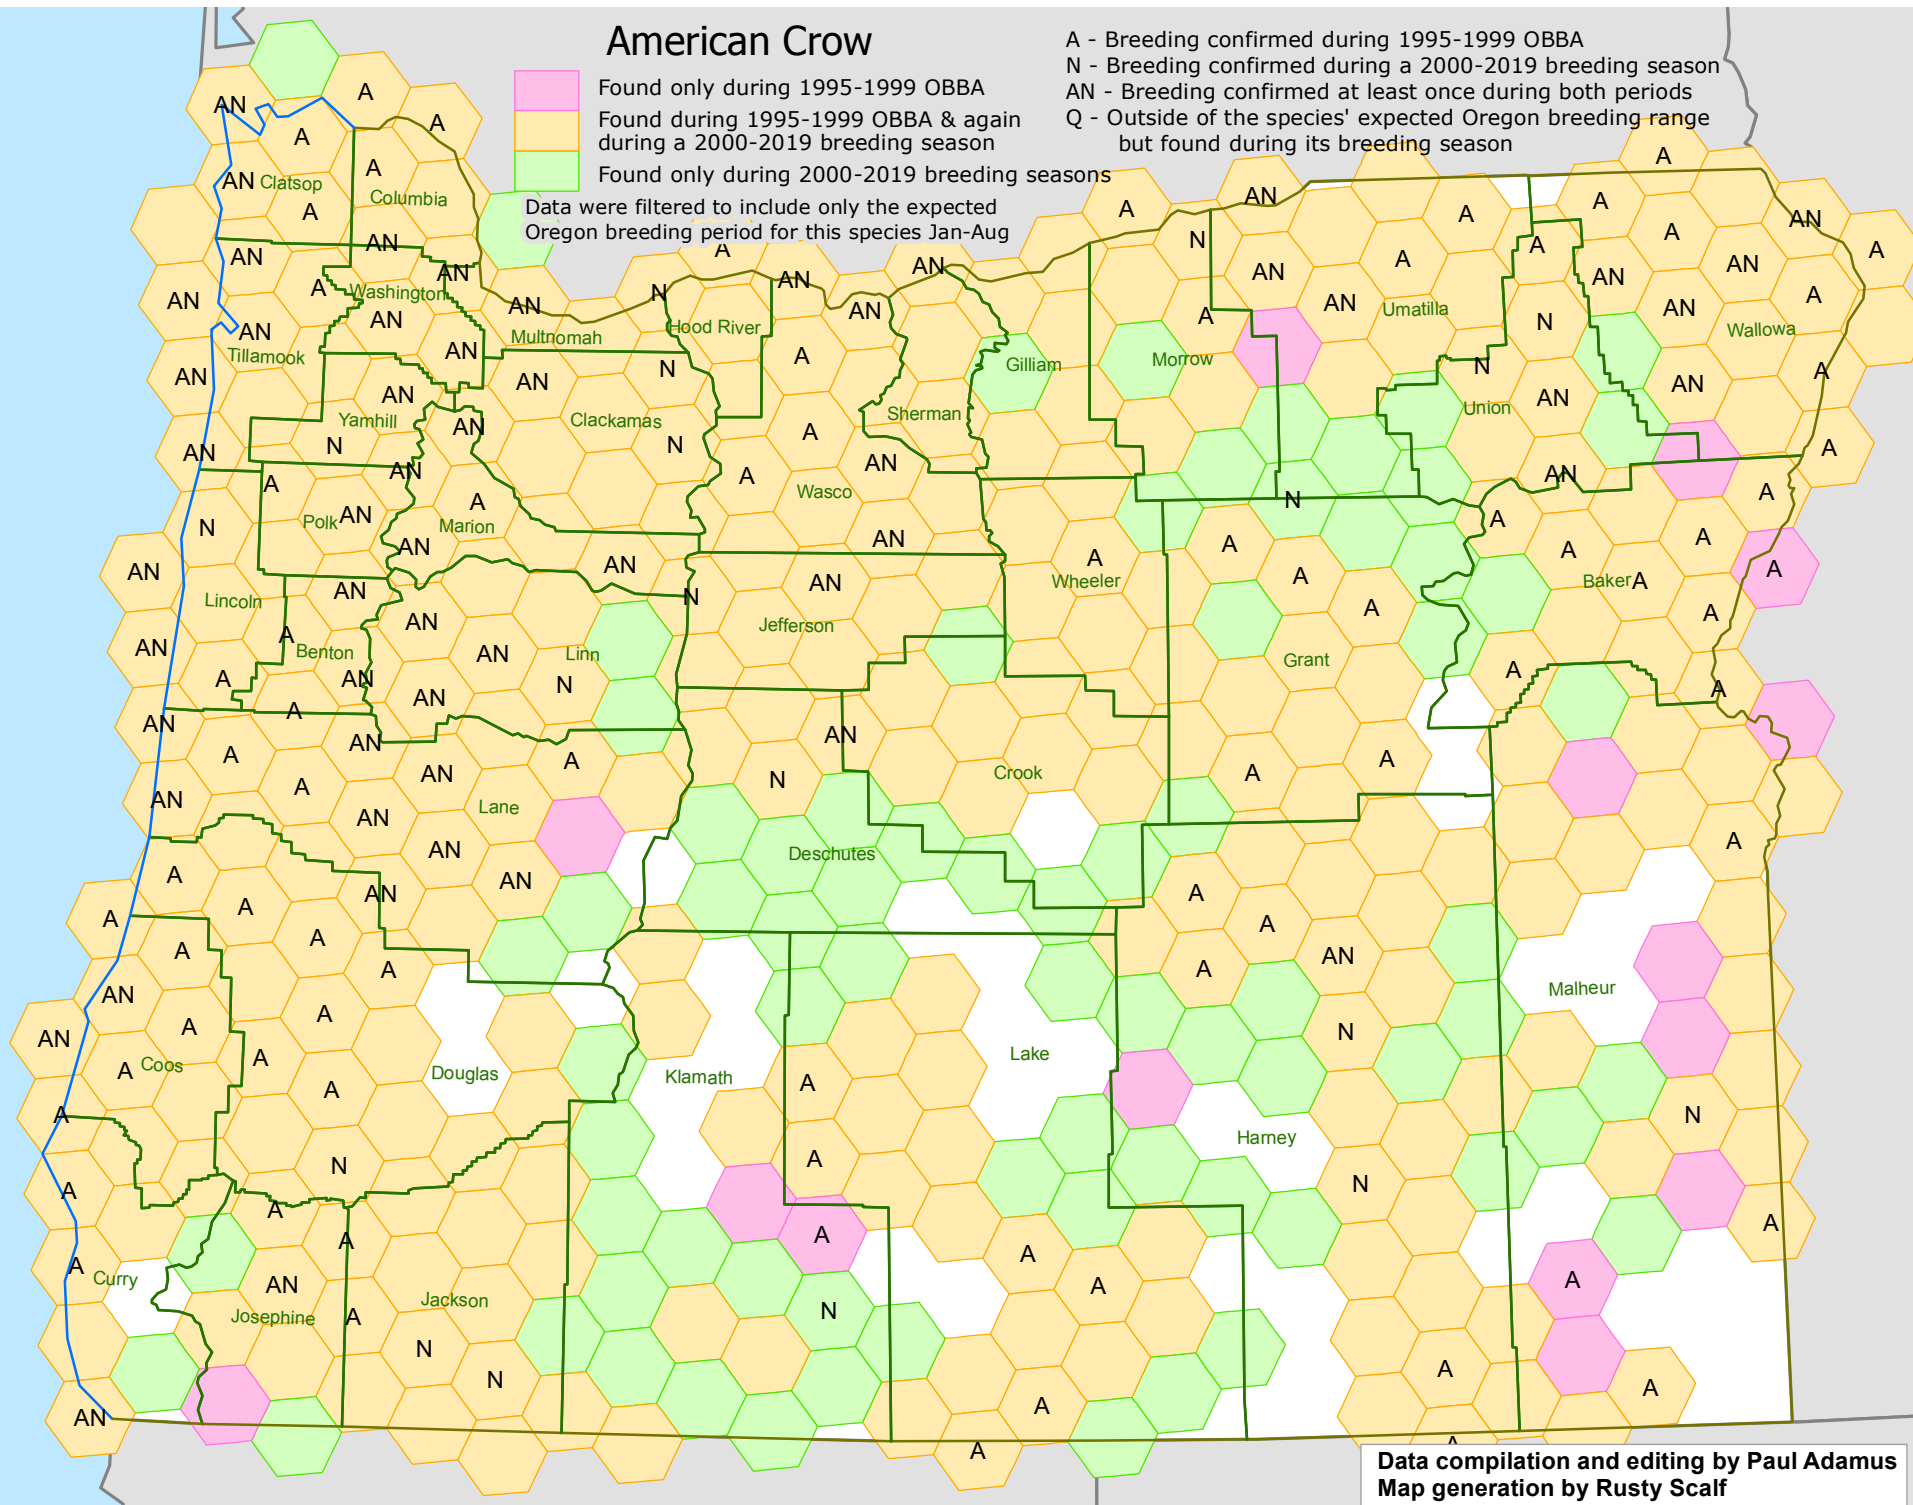

American Crow

- A - Breeding confirmed during 1995-1999 OBBA
- N - Breeding confirmed during a 2000-2019 breeding season
- AN - Breeding confirmed at least once during both periods
- Q - Outside of the species' expected Oregon breeding range but found during its breeding season

Found only during 1995-1999 OBBA
 Found during 1995-1999 OBBA & again during a 2000-2019 breeding season
 Found only during 2000-2019 breeding seasons
 Data were filtered to include only the expected Oregon breeding period for this species Jan-Aug

Data compilation and editing by Paul Adamus
Map generation by Rusty Scaff