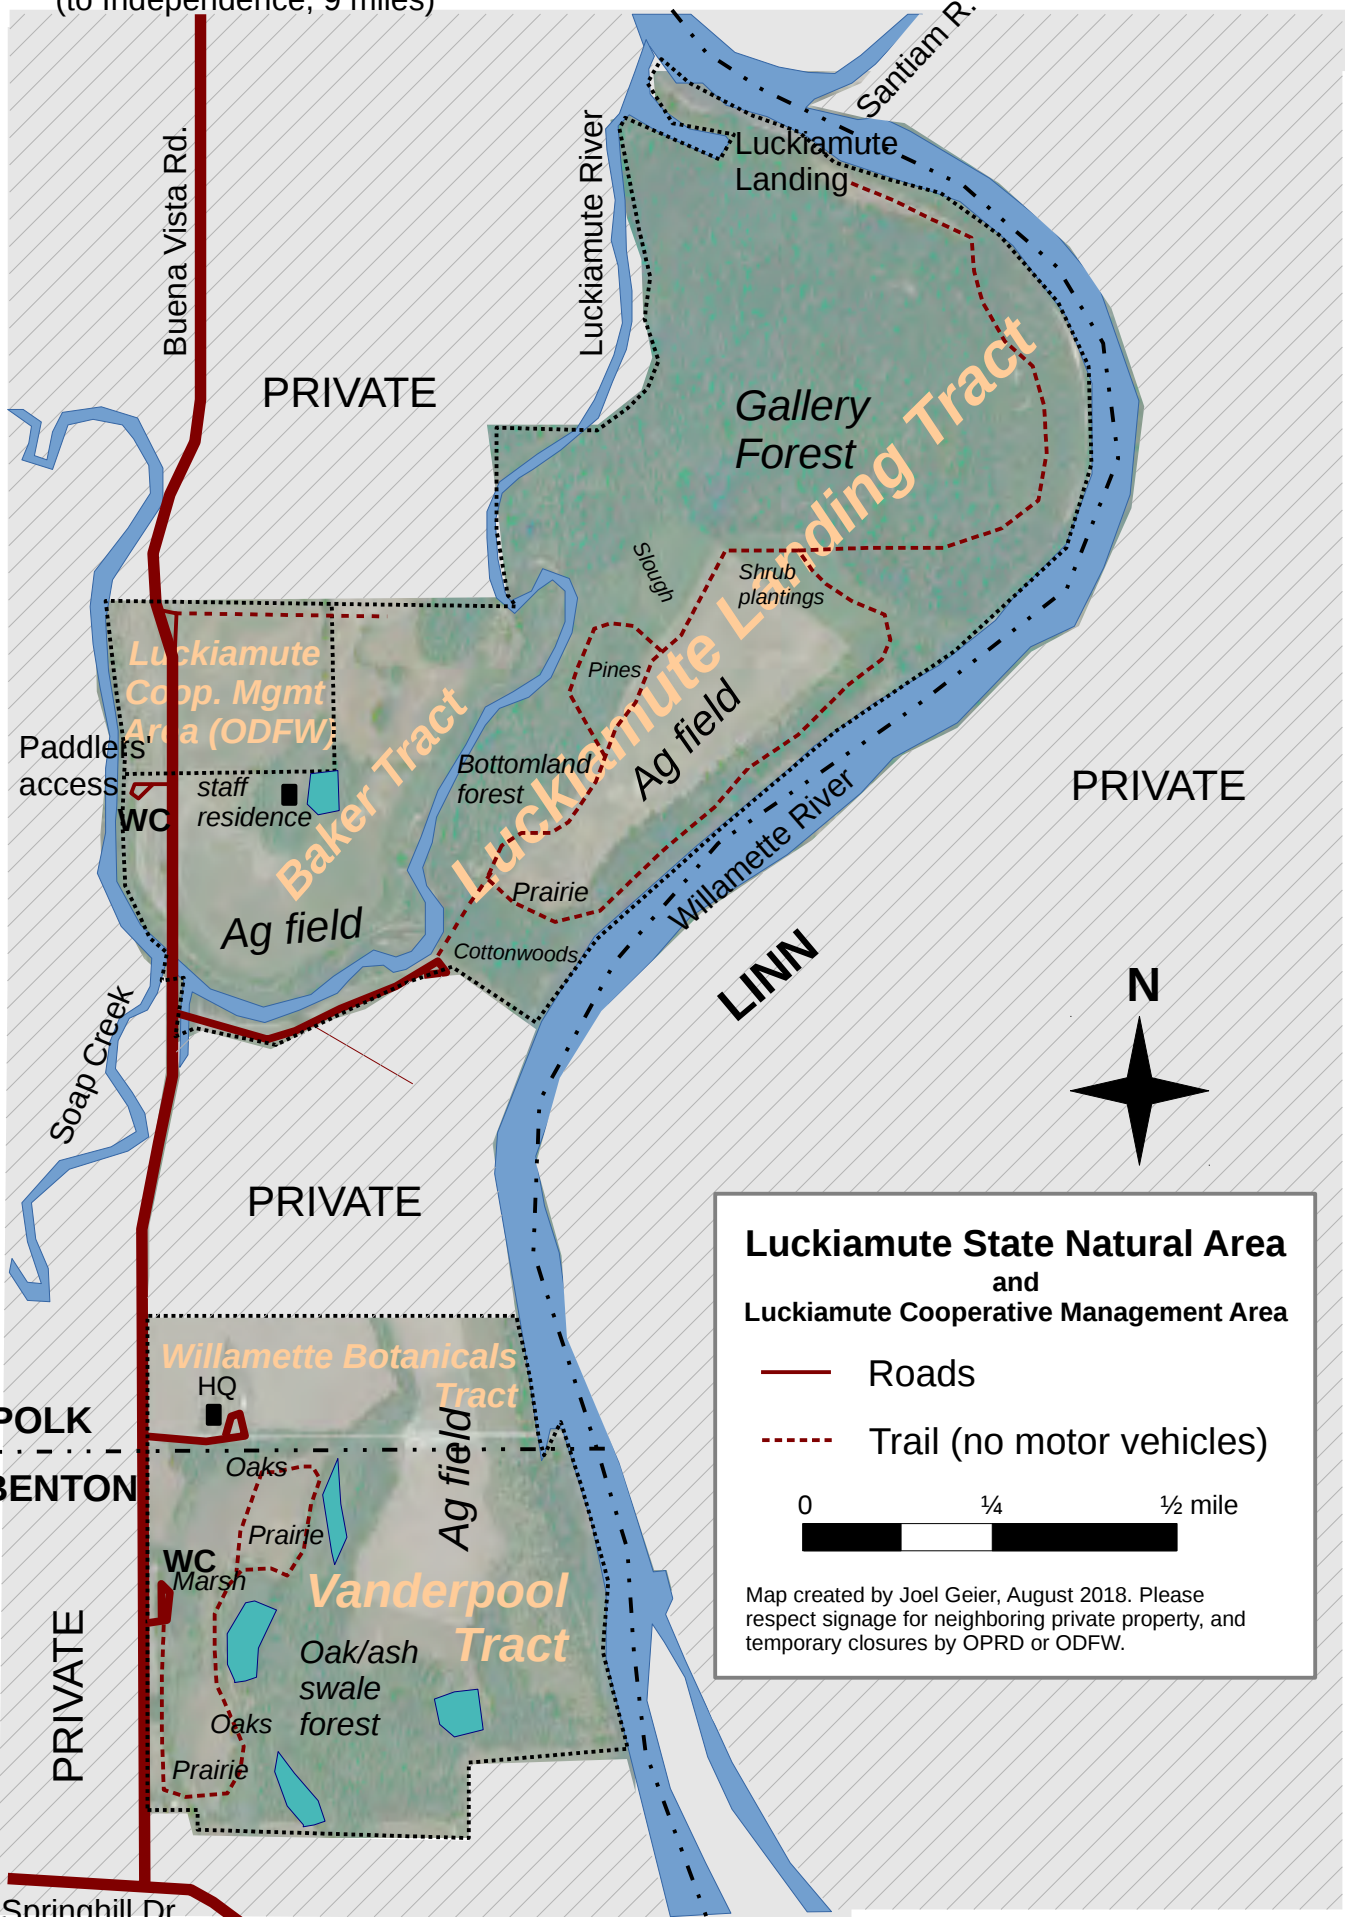

(to Independence, 9 miles)

**Luckiamute State Natural Area  
and  
Luckiamute Cooperative Management Area**

- Roads
- - - Trail (no motor vehicles)

0                      1/4                      1/2 mile

Map created by Joel Geier, August 2018. Please respect signage for neighboring private property, and temporary closures by OPRD or ODFW.

(to Albany, 7 miles)